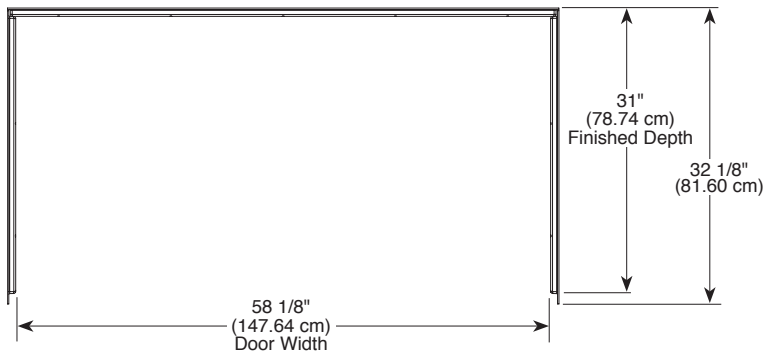

see what Delta can do™

UPSTILE WALL SYSTEM™

B66414-6032-WH

60" X 32"

THREE-PIECE BATHTUB WALL SET

- Custom tile look, easy installation
- 6 1/4" recessed inlay ready for tile of your choice (tile not included)
- Molded-in 3" x 6" subway tile
- Made with High-Gloss ProCrylic™ Material
- Direct-to-Stud Installation
- Fits Delta® Classic 400 60" x 32" bathtub
- 10 year limited residential warranty
- 1 year limited commercial warranty