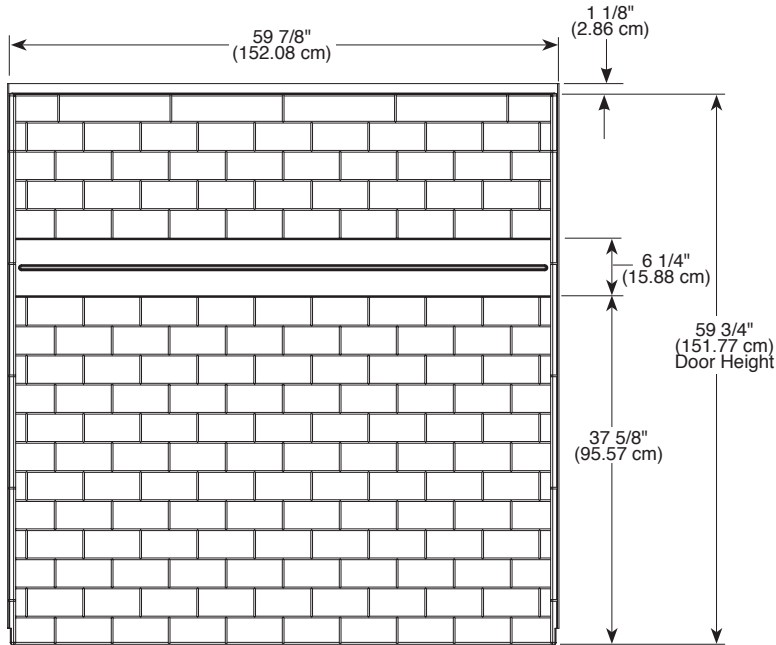

see what Delta can do™

UPSTILE WALL SYSTEM™

B66414-6032-WH

60" X 32"

THREE-PIECE BATHTUB WALL SET

- Custom tile look, easy installation
- 6 1/4" recessed inlay ready for tile of your choice (tile not included)
- Molded-in 3" x 6" subway tile
- Made with High-Gloss ProCrylic™ Material
- Direct-to-Stud Installation
- Fits Delta® Classic 400 60" x 32" bathtub
- 10 year limited residential warranty
- 1 year limited commercial warranty