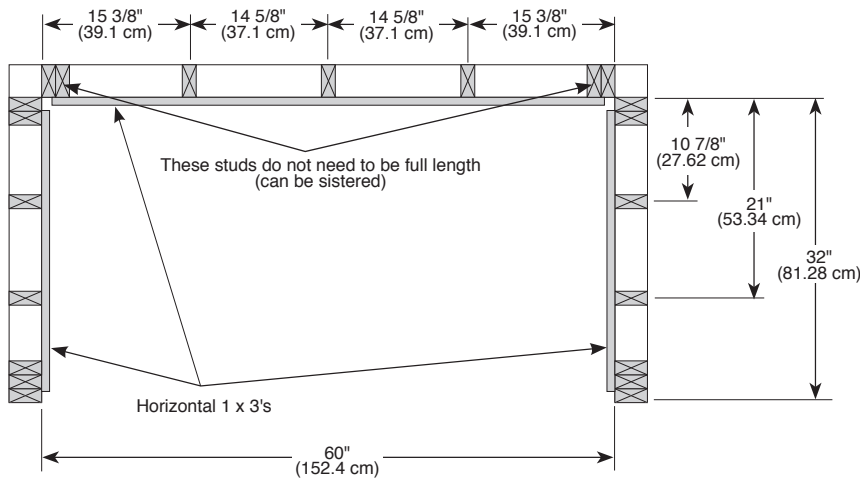

see what Delta can do™

UPSTILE WALL SYSTEM™

B66414-6032-WH

60" X 32"

THREE-PIECE BATHTUB WALL SET

- Custom tile look, easy installation
- 6 1/4" recessed inlay ready for tile of your choice (tile not included)
- Molded-in 3" x 6" subway tile
- Made with High-Gloss ProCrylic™ Material
- Direct-to-Stud Installation
- Fits Delta® Classic 400 60" x 32" bathtub
- 10 year limited residential warranty
- 1 year limited commercial warranty