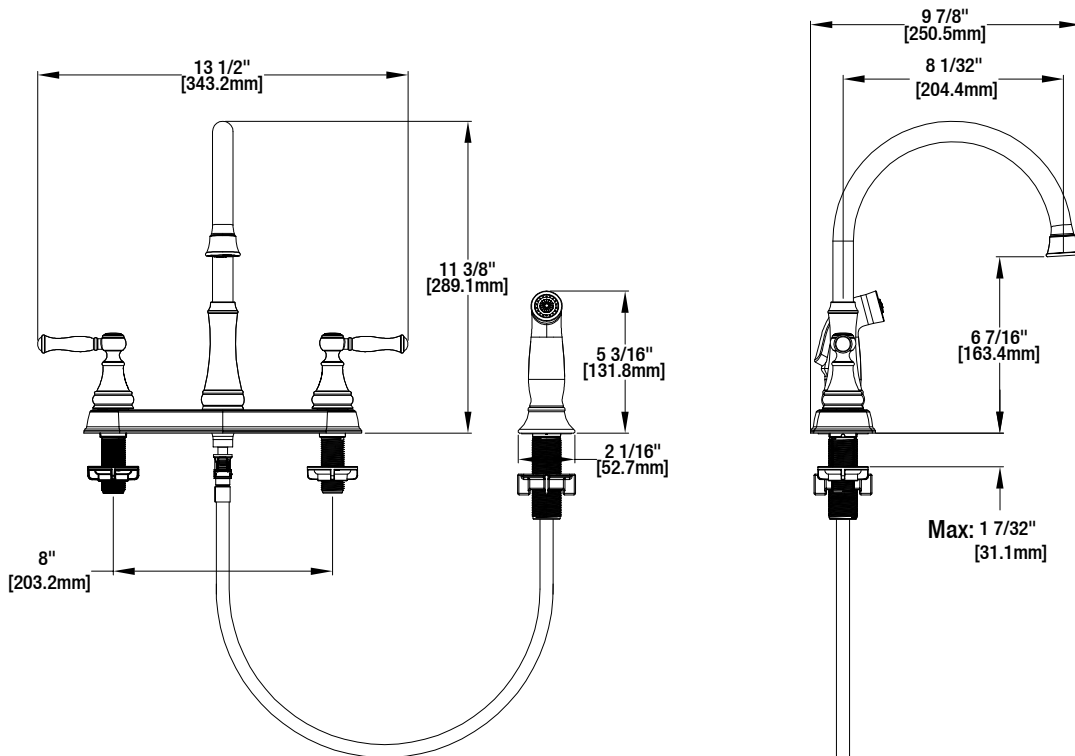

WARRANTY

- Limited Lifetime Warranty

INSTALLATION DIMENSIONS

Glacier Bay reserves the right to make changes in specifications and materials and to change and discontinue models, both without notice or obligation. Dimensions are for reference only.