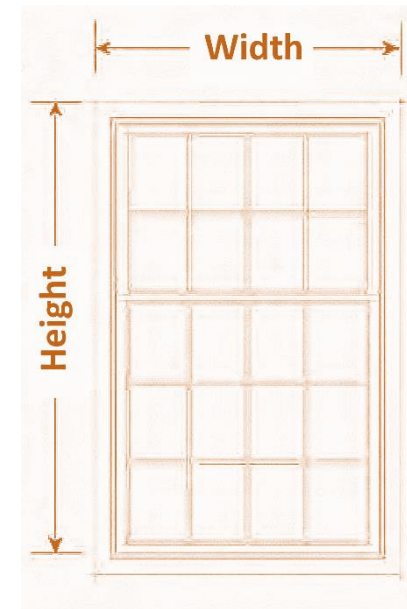

Measure the inside height of the window opening in three places; left, middle and right. Record the longest measurement.

Using the chart below, select the shutter size that best matches your recorded measurements.

HOMEbasics®

**Plantation
Faux Wood
Interior Shutters**

1. Measure your window and select proper size shutter

Measure the width from point to point on your molding or wall where our frame will be hung (a minimum of 3/4 in. flat space is needed at the point on your molding or wall where the frame will be hung.)

Measure the height from point to point on your molding or wall where our frame will be hung. If you have a window sill, measure from the top of the sill to the point on your molding or wall where the frame will be hung (a minimum of 3/4 in. flat space is needed at the point on your molding or wall where the frame will be hung.)

Using the chart below, select the shutter size that best matches your recorded measurements.

2. Choose Your Shutter Style/Configuration

Single Hung

A single shutter length covers the entire height of the window opening.