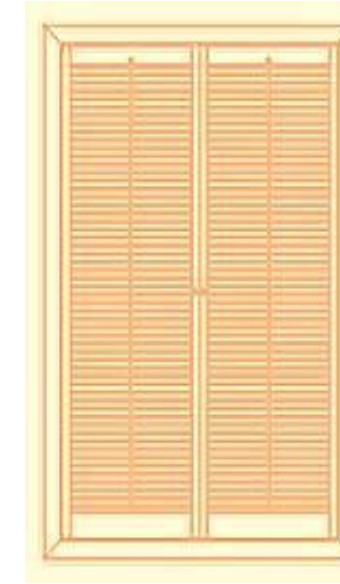

Measure the height from point to point on your molding or wall where our frame will be hung. If you have a window sill, measure from the top of the sill to the point on your molding or wall where the frame will be hung (a minimum of 3/4 in. flat space is needed at the point on your molding or wall where the frame will be hung.)

Using the chart below, select the shutter size that best matches your recorded measurements.

2. Choose Your Shutter Style/Configuration

Single Hung

A single shutter length covers the entire height of the window opening.