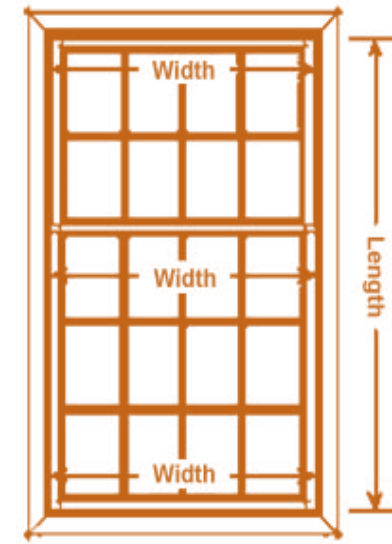

HOMEbasics®

**Plantation
Faux Wood
Interior Shutters**

1. Measure your window and select proper size shutter

Measure the inside width of the window opening in three places; top, middle and bottom. Record the widest measurement.

Measure the inside height of the window opening in three places; left, middle and right. Record the longest measurement.

Using the chart below, select the shutter size that best matches your recorded measurements.

2. Choose Your Shutter Style/Configuration

Single Hung

A single shutter length covers the entire height of the window opening.

Café

The height of the shutter is less than the full height of the window opening.