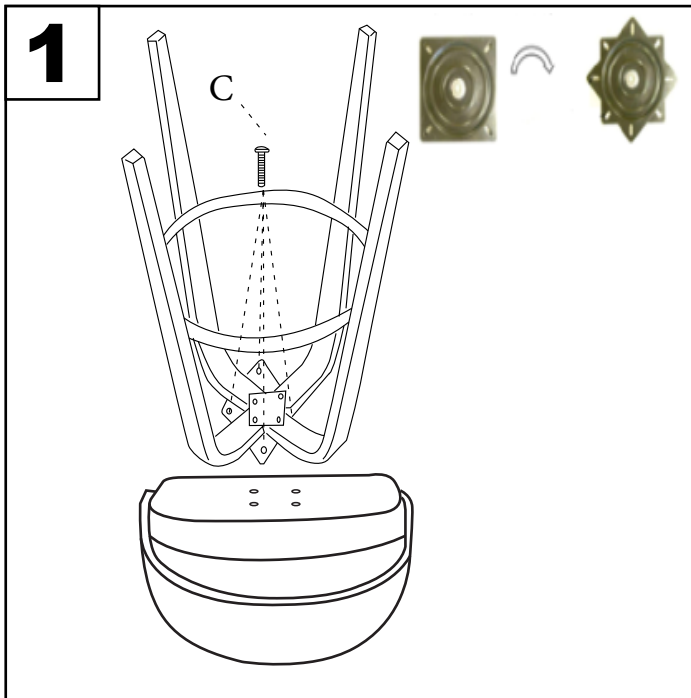

Grotto Counter Stool

Part # CS-JY-GRT XX + XX

101215

PARTS

A

B

x4+1
6x20mm

C

D

Do not over tighten.
 Do not use power tools to assemble.