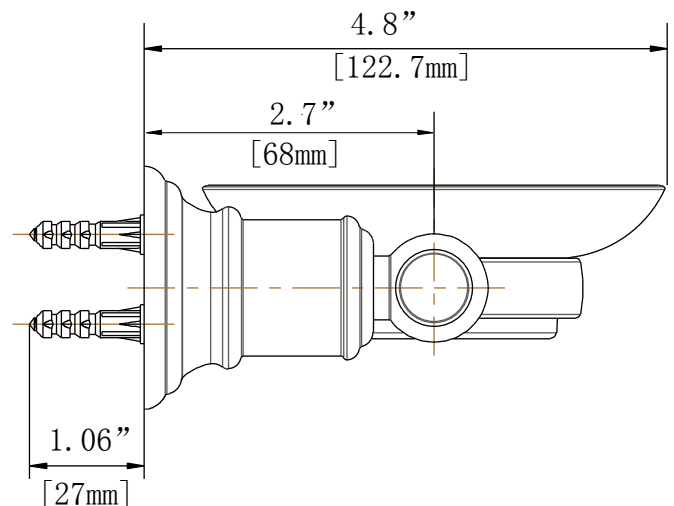

### FEATURES

- 6.1 "L x 2.2"W x 4.8"H
- Coordinates with Estates Series Bath Products
- Easy Installation
- Includes Mounting Hardware and Plastic Anchors
- Tools Required for Installation:
  - Drill with 1/4" Drill Bit
  - Philips Screwdriver
  - Small Flat Head Screwdriver

### Estates Series Classic Collection

Soap Dish

MODEL	FINISH
20720P-0904	Brushed Nickel PVD
20720P-0996H	Heritage Bronze

Available for purchase or special order at Home Depot stores.