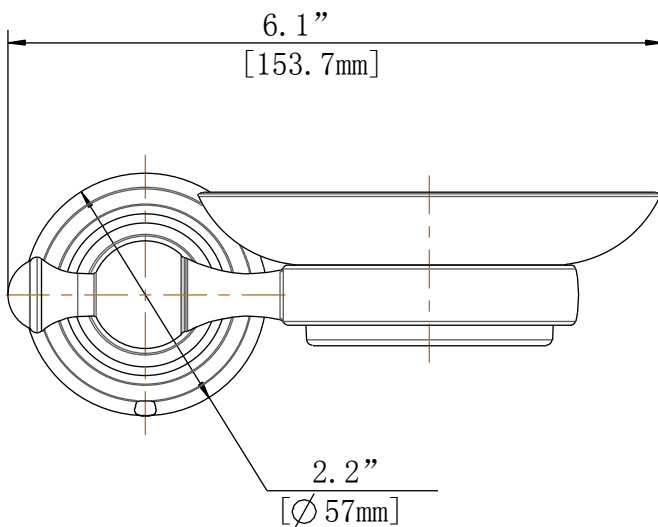

### FEATURES

- 6.1 "L x 2.2"W x 4.8"H
- Coordinates with Estates Series Bath Products
- Easy Installation
- Includes Mounting Hardware and Plastic Anchors
- Tools Required for Installation:
  - Drill with 1/4" Drill Bit
  - Philips Screwdriver
  - Small Flat Head Screwdriver

### Estates Series Classic Collection

Soap Dish

MODEL	FINISH
20720P-0904	Brushed Nickel PVD
20720P-0996H	Heritage Bronze

Available for purchase or special order at Home Depot stores.

### INSTALLATION DIMENSIONS

Pegasus reserves the right to make changes in specifications and materials and to change and discontinue models, both without notice or obligation. Dimensions are for reference only.