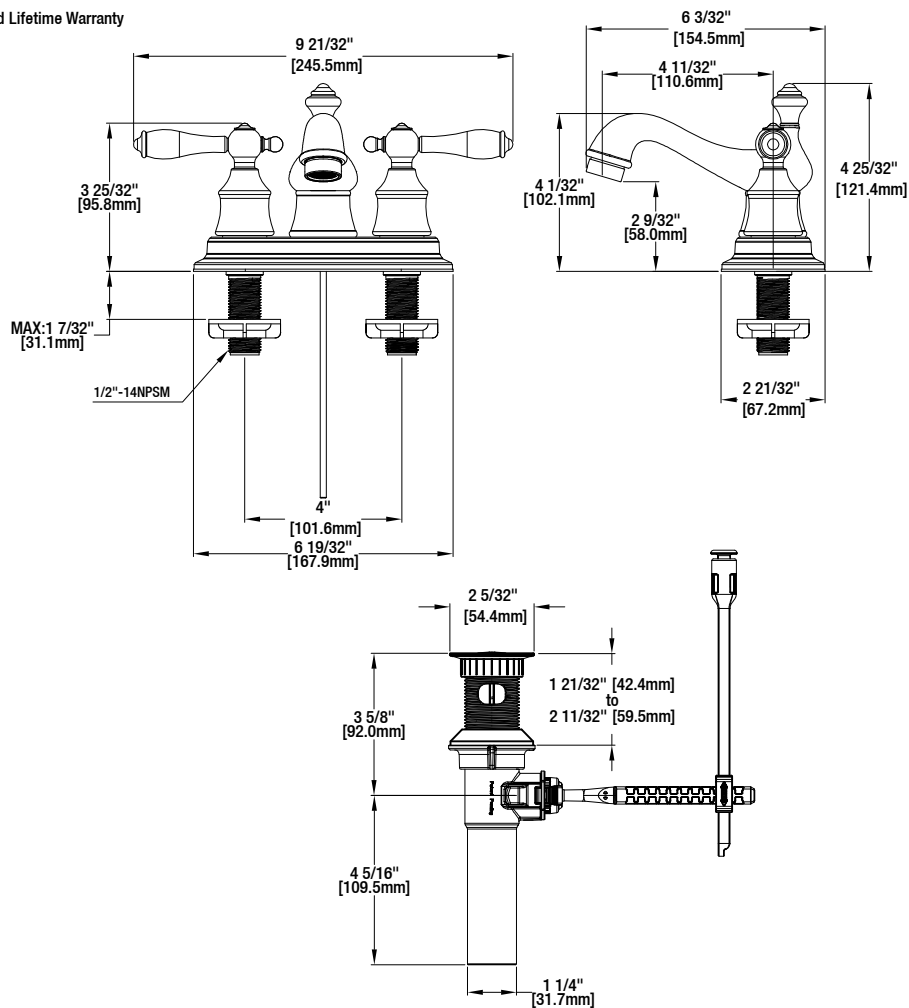

Estates 4 in. 2-Handle High-Arc Bathroom Faucet

FEATURES

- Requires 3-Hole Sink with 4" On-Center
- 1/2" IPS Connections
- Max Flow Rate: 1.2 gpm (4.5 L/min) at 60 psi
- Max Countertop Thickness: 1 7/32"
- Spout Reach: 4 11/32"
- Spout Height: 2 9/32"
- 1/4 Turn Ceramic for Lifetime Drip-free Operation
- With ClickInstall™ drain assembly
- Exposed Aerator

MODEL	YOW SKU#	FINISH
67102W-8004	206887688	Brushed Nickel
67102W-8096H	206887691	Heritage Bronze

CODE COMPLIANCE

- IAPMO Certified: ASME A112.18.1/CSA B125.1
- Compliant to NSF/ANSI 61 Section 9
- Compliant to NSF/ANSI 372
- Calgreen Certified
- EPA WaterSense Certified
- Meets AB 1953 Lead Standard
- ADA Compliant

WARRANTY

- Limited Lifetime Warranty

INSTALLATION DIMENSIONS

Glacier Bay reserves the right to make changes in specifications and materials and to change and discontinue models, both without the notice or obligation. Dimensions are for reference only.