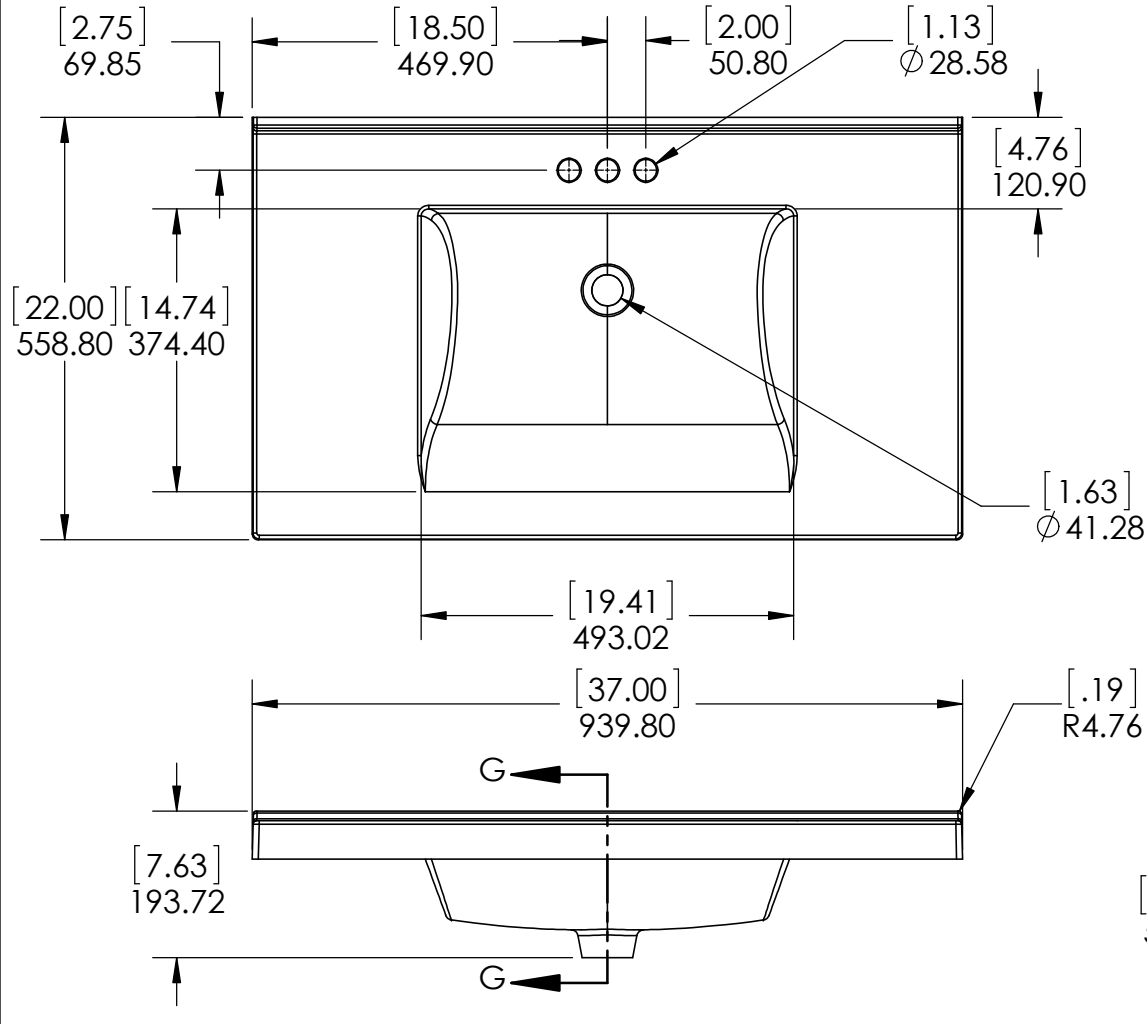

DRAWING TYPE	ITEM ID	ITEM DESCRIPTION	TECHNOLOGIES	DRAWING STATUS
Finish Good	HU3722R-WH	Vtop Wave 37 x 22 4 in	AB Composite	Ready for production
Finish Good	HU37R-WH	Glacier Bay in. Cultured Marble Vanity Top - White	AB Composite	Ready for production

REV	ECO #	DESCRIPTION	REV'D BY DATE	CHK'D BY DATE	APRV'D BY DATE
1		New Design	4/01/16	4/01/16	4/01/16
2		New item, Online	2/06/18	2/06/18	2/06/18

Estimated Weight: 16.5kg

PROPRIETARY AND CONFIDENTIAL		UNLESS OTHERWISE SPECIFIED		NAME		DATE		
THE INFORMATION CONTAINED IN THIS DRAWING IS THE SOLE PROPERTY OF WOODCRAFTERS. ANY REPRODUCTION IN PART OR AS A WHOLE WITHOUT THE WRITTEN PERMISSION OF WOODCRAFTERS IS PROHIBITED.		DIMENSIONS ARE IN MM. AND (INCHES)		DRAWN		E. Sandoval 4/01/16		
		TOLERANCES ARE + 0.125 [3.175] - 0.125 [-3.175]		CHECKED		O. Razo 2/06/18		
		SCALE: 1:10		ENG APPR.		V. Sanchez 2/06/18		
				MFG APPR.		C. Leal 2/06/18		
				SIZE		DWG. NO.		
				A		Vtop Wave 37x22		
							SHEET 1 OF 1	
							REV: 1	

ITEM ID	DESCRIPTION
CE3621-CT	Color Essentials 36in x 21in D Vanity in Cement
CE3621-CI	Color Essentials 36in x 21in D Vanity in Ceramic

REV	ECO#	DESCRIPTION	REV'D BY DATE	CHK'D BY DATE	APRV'D BY DATE
0		New Release	IASV 5/1/17	IASV 5/1/17	IASV 5/1/17

UNLESS OTHERWISE SPECIFIED
 DIMENSIONS ARE IN mm and [inches] AND TOLERANCES ARE +/- 1.0 [0.04]

DRAWN BY:	IASV	5/1/17
CHECKED BY:	IASV	5/1/17
APPROVED BY:	IASV	5/1/17
DO NOT SCALE DRAWING	SCALE: 1:10	SIZE: A