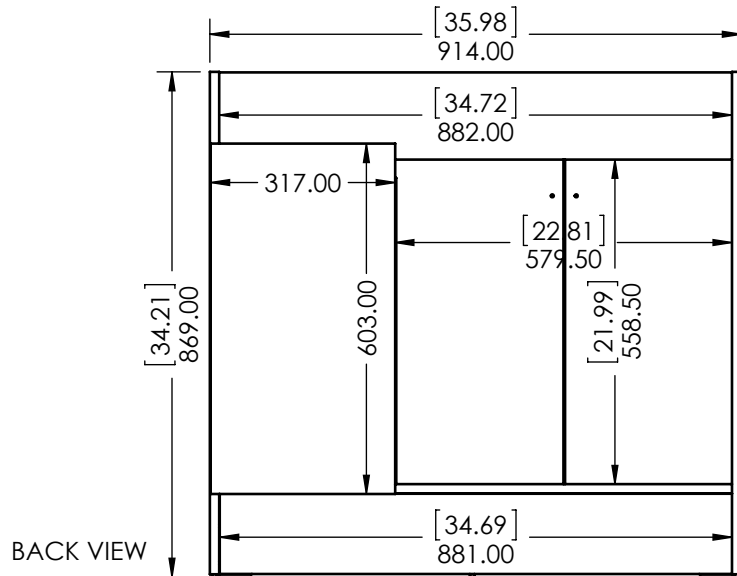

REV	ECO #	DESCRIPTION	REV'D BY DATE	CHK'D BY DATE	APRV'D BY DATE
1		New Design	4/01/16	4/01/16	4/01/16
2		New item, Online	2/06/18	2/06/18	2/06/18

Estimated Weight: 16.5kg

PROPRIETARY AND CONFIDENTIAL		UNLESS OTHERWISE SPECIFIED		NAME		DATE		
THE INFORMATION CONTAINED IN THIS DRAWING IS THE SOLE PROPERTY OF WOODCRAFTERS. ANY REPRODUCTION IN PART OR AS A WHOLE WITHOUT THE WRITTEN PERMISSION OF WOODCRAFTERS IS PROHIBITED.		DIMENSIONS ARE IN MM. AND (INCHES)		DRAWN		E. Sandoval 4/01/16		
		TOLERANCES ARE + 0.125 [3.175] - 0.125 [-3.175]		CHECKED		O. Razo 2/06/18		
		SCALE: 1:10		ENG APPR.		V. Sanchez 2/06/18		
				MFG APPR.		C. Leal 2/06/18		
				SIZE		DWG. NO.		
				A		Vtop Wave 37x22		
							SHEET 1 OF 1	
							REV: 1	

ITEM ID	DESCRIPTION
CE3621-CT	Color Essentials 36in x 21in D Vanity in Cement
CE3621-CI	Color Essentials 36in x 21in D Vanity in Ceramic

REV	ECO#	DESCRIPTION	REV'D BY DATE	CHK'D BY DATE	APRV'D BY DATE
0		New Release	IASV 5/1/17	IASV 5/1/17	IASV 5/1/17

UNLESS OTHERWISE SPECIFIED
 DIMENSIONS ARE IN mm and [inches] AND TOLERANCES ARE +/- 1.0 [0.04]

DRAWN BY:	IASV	5/1/17
CHECKED BY:	IASV	5/1/17
APPROVED BY:	IASV	5/1/17
DO NOT SCALE DRAWING	SCALE: 1:10	SIZE: A

Wood Crafters

TITLE: **THORNBRIAR 36" ASSEMBLY**

PART NO: _____ PAGE 1 OF 1 REV: **0**