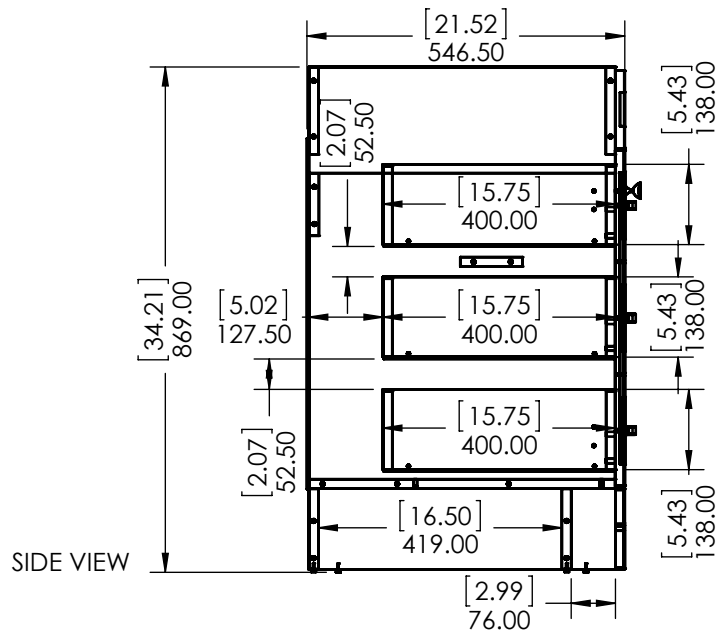

DRAWING TYPE	ITEM ID	ITEM DESCRIPTION	TECHNOLOGIES	DRAWING STATUS
Finish Good	HU3722R-WH	Vtop Wave 37 x 22 4 in	AB Composite	Ready for production
Finish Good	HU37R-WH	Glacier Bay in. Cultured Marble Vanity Top - White	AB Composite	Ready for production

REV	ECO #	DESCRIPTION	REV'D BY DATE	CHK'D BY DATE	APRV'D BY DATE
1		New Design	4/01/16	4/01/16	4/01/16
2		New item, Online	2/06/18	2/06/18	2/06/18

Estimated Weight: 16.5kg

PROPRIETARY AND CONFIDENTIAL		UNLESS OTHERWISE SPECIFIED		NAME		DATE		
THE INFORMATION CONTAINED IN THIS DRAWING IS THE SOLE PROPERTY OF WOODCRAFTERS. ANY REPRODUCTION IN PART OR AS A WHOLE WITHOUT THE WRITTEN PERMISSION OF WOODCRAFTERS IS PROHIBITED.		DIMENSIONS ARE IN MM. AND (INCHES)		DRAWN		E. Sandoval 4/01/16		
		TOLERANCES ARE + 0.125 [3.175] - 0.125 [-3.175]		CHECKED		O. Razo 2/06/18		
		SCALE: 1:10		ENG APPR.		V. Sanchez 2/06/18		
				MFG APPR.		C. Leal 2/06/18		
				SIZE		DWG. NO.		
				A		Vtop Wave 37x22		
							SHEET 1 OF 1	
							REV: 1	

ITEM ID	DESCRIPTION
CE3621-CT	Color Essentials 36in x 21in D Vanity in Cement
CE3621-CI	Color Essentials 36in x 21in D Vanity in Ceramic

REV	ECO#	DESCRIPTION	REV'D BY DATE	CHK'D BY DATE	APRV'D BY DATE
0		New Release	IASV 5/1/17	IASV 5/1/17	IASV 5/1/17

UNLESS OTHERWISE SPECIFIED
 DIMENSIONS ARE IN mm and [inches] AND TOLERANCES ARE +/- 1.0 [0.04]

DRAWN BY:	IASV	5/1/17
CHECKED BY:	IASV	5/1/17
APPROVED BY:	IASV	5/1/17
DO NOT SCALE DRAWING	SCALE: 1:10	SIZE: A