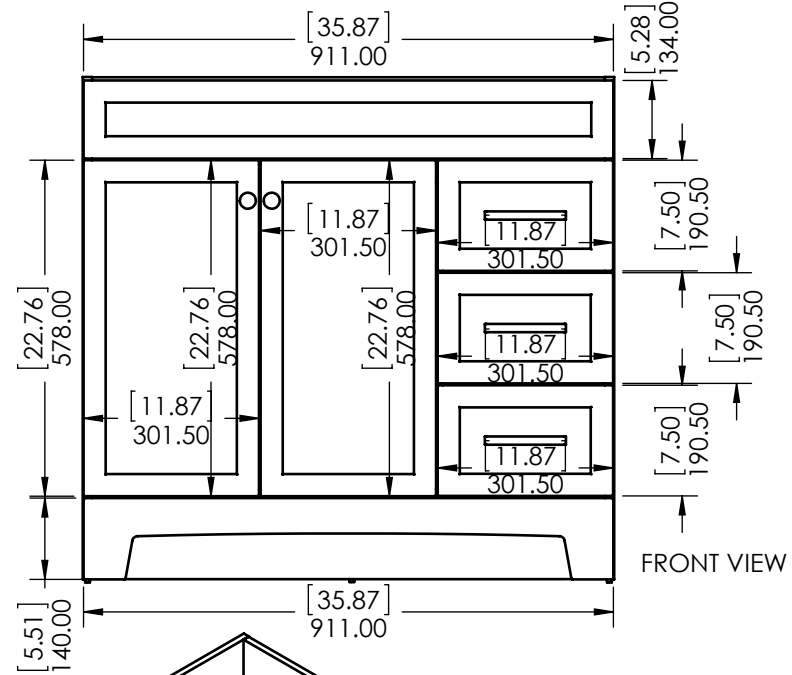

REV	ECO #	DESCRIPTION	REV'D BY DATE	CHK'D BY DATE	APRV'D BY DATE
1		New Design	4/01/16	4/01/16	4/01/16
2		New item, Online	2/06/18	2/06/18	2/06/18

Estimated Weight: 16.5kg

PROPRIETARY AND CONFIDENTIAL		UNLESS OTHERWISE SPECIFIED		NAME		DATE		
THE INFORMATION CONTAINED IN THIS DRAWING IS THE SOLE PROPERTY OF WOODCRAFTERS. ANY REPRODUCTION IN PART OR AS A WHOLE WITHOUT THE WRITTEN PERMISSION OF WOODCRAFTERS IS PROHIBITED.		DIMENSIONS ARE IN MM. AND (INCHES)		DRAWN		E. Sandoval 4/01/16		
		TOLERANCES ARE + 0.125 [3.175] - 0.125 [-3.175]		CHECKED		O. Razo 2/06/18		
		SCALE: 1:10		ENG APPR.		V. Sanchez 2/06/18		
				MFG APPR.		C. Leal 2/06/18		
				SIZE		DWG. NO.		
				A		Vtop Wave 37x22		
							SHEET 1 OF 1	
							REV: 1	

ITEM ID	DESCRIPTION
CE3621-CT	Color Essentials 36in x 21in D Vanity in Cement
CE3621-CI	Color Essentials 36in x 21in D Vanity in Ceramic

REV	ECO#	DESCRIPTION	REV'D BY DATE	CHK'D BY DATE	APRV'D BY DATE
0		New Release	IASV 5/1/17	IASV 5/1/17	IASV 5/1/17

UNLESS OTHERWISE SPECIFIED
 DIMENSIONS ARE IN mm and [inches] AND TOLERANCES ARE +/- 1.0 [0.04]

DRAWN BY:	IASV	5/1/17
CHECKED BY:	IASV	5/1/17
APPROVED BY:	IASV	5/1/17
DO NOT SCALE DRAWING	SCALE: 1:10	SIZE: A

Wood Crafters

TITLE: **THORNBRIAR 36" ASSEMBLY**

PART NO: _____ PAGE 1 OF 1 REV: **0**