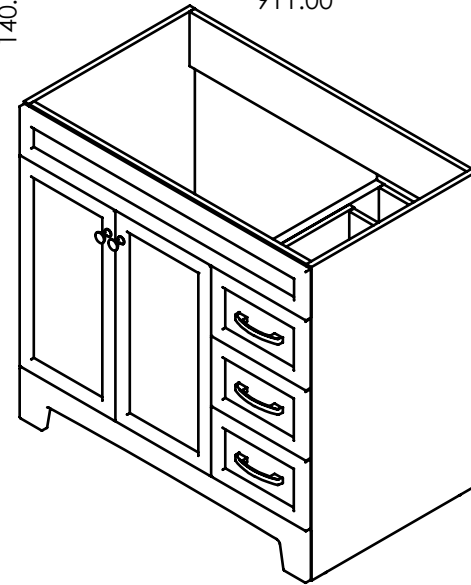

ITEM ID	DESCRIPTION
CE3621-CT	Color Essentials 36in x 21in D Vanity in Cement
CE3621-CI	Color Essentials 36in x 21in D Vanity in Ceramic

REV	ECO#	DESCRIPTION	REV'D BY DATE	CHK'D BY DATE	APRV'D BY DATE
0		New Release	IASV 5/1/17	IASV 5/1/17	IASV 5/1/17

PROPRIETARY AND CONFIDENTIAL
THE INFORMATION CONTAINED IN THIS DRAWING IS THE SOLE PROPERTY OF WOODCRAFTERS HOME PRODUCTS L.L.C. ANY REPRODUCTION IN PART OR AS A WHOLE WITHOUT THE WRITTEN PERMISSION OF WOODCRAFTERS HOME PRODUCTS L.L.C. IS PROHIBITED.

UNLESS OTHERWISE SPECIFIED
DIMENSIONS ARE IN mm and [inches] AND TOLERANCES ARE +/- 1.0 [0.04]

DRAWN BY:	IASV	5/1/17
CHECKED BY:	IASV	5/1/17
APPROVED BY:	IASV	5/1/17
DO NOT SCALE DRAWING	SCALE: 1:10	SIZE: A

Wood Crafters

TITLE: **THORNBRIAR 36" ASSEMBLY**

PART NO: _____ PAGE 1 OF 1 REV: **0**