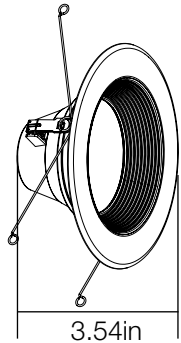

6in LED Customizable Recessed Trim

53820101
SKU# 1004522171

ADVANTAGES

- Lasts 50X Longer than Incandescent
- 65/75/85 Watt Bulb Replacement 120 Volts/13.2 Watts
- Fits Most 6 in Recessed Housings
- Dims with no Buzzing or Flickering
- Instant On
- 93 CRI Provides High Color Quality
- 5 White Color Options
- 3 Brightness Levels
- Black & White Baffles Included
- 10-100% Dimming Range.
- 5 Year Warranty
- Adjust Color of Light with Integrated Switch to Warm White, Soft White, Neutral White, Bright White or Daylight (2700K / 3000K / 3500K / 4000K / 5000K)
- US Patents - 10,091,855, 10,462,871, 10,492,262

SPECIFICATIONS

Model Number	53820101
SKU	1004522171
OSMID	309948322
Power	8W/10.5W/13.2W
AC Voltage, Frequency	120V, 60 Hz
Color Temp (nom.)	2700K/3000K/3500K/ 4000K/5000K
Operation Temp	-13°F ~ 113°F
CRI	93
Lumen Output (min.)	700 lm/900 lm/1100 lm
Dimming	YES
Lifetime Rating	L70/50000Hrs
Efficacy	83.3 lm/watt

PACKAGING

Weight (±0.5 lb)	0.74 lbs
Size (L x W x H) (±0.1 in)	7.48in x 7.48in x 3.54in
Box Dimensions	7.91in x 7.91in x 4.25in
Gross Weight	1.21 lbs
UPC	849489070285

DIMMER LIST

Dimmer Brand	Model #
Lutron	DVCL-153PR-WH
	CTCL-153PDH-WH
	TGCL-153PH-WH
	MACL-153MH-WH
	P-PKG1W-WH-R
Leviton	R62-06674-P0W
	R12-06672-1LW
	R50-IPL06-10M
Eaton	AAL06-C1
	SAL06P-W-K