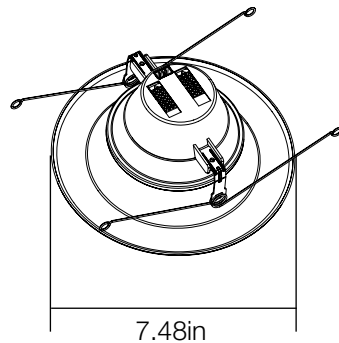

6in LED Customizable Recessed Trim

53820101
SKU# 1004522171

ADVANTAGES

- Lasts 50X Longer than Incandescent
- 65/75/85 Watt Bulb Replacement 120 Volts/13.2 Watts
- Fits Most 6 in Recessed Housings
- Dims with no Buzzing or Flickering
- Instant On
- 93 CRI Provides High Color Quality
- 5 White Color Options
- 3 Brightness Levels
- Black & White Baffles Included
- 10-100% Dimming Range.
- 5 Year Warranty
- Adjust Color of Light with Integrated Switch to Warm White, Soft White, Neutral White, Bright White or Daylight (2700K / 3000K / 3500K / 4000K / 5000K)
- US Patents - 10,091,855, 10,462,871, 10,492,262

PACKAGING

Weight (±0.5 lb)	0.74 lbs
Size (L x W x H) (±0.1 in)	7.48in x 7.48in x 3.54in
Box Dimensions	7.91in x 7.91in x 4.25in
Gross Weight	1.21 lbs
UPC	849489070285

DIMMER LIST

Dimmer Brand	Model #
Lutron	DVCL-153PR-WH
	CTCL-153PDH-WH
	TGCL-153PH-WH
	MACL-153MH-WH
	P-PKG1W-WH-R
Leviton	R62-06674-P0W
	R12-06672-1LW
	R50-IPL06-10M
Eaton	AAL06-C1
	SAL06P-W-K