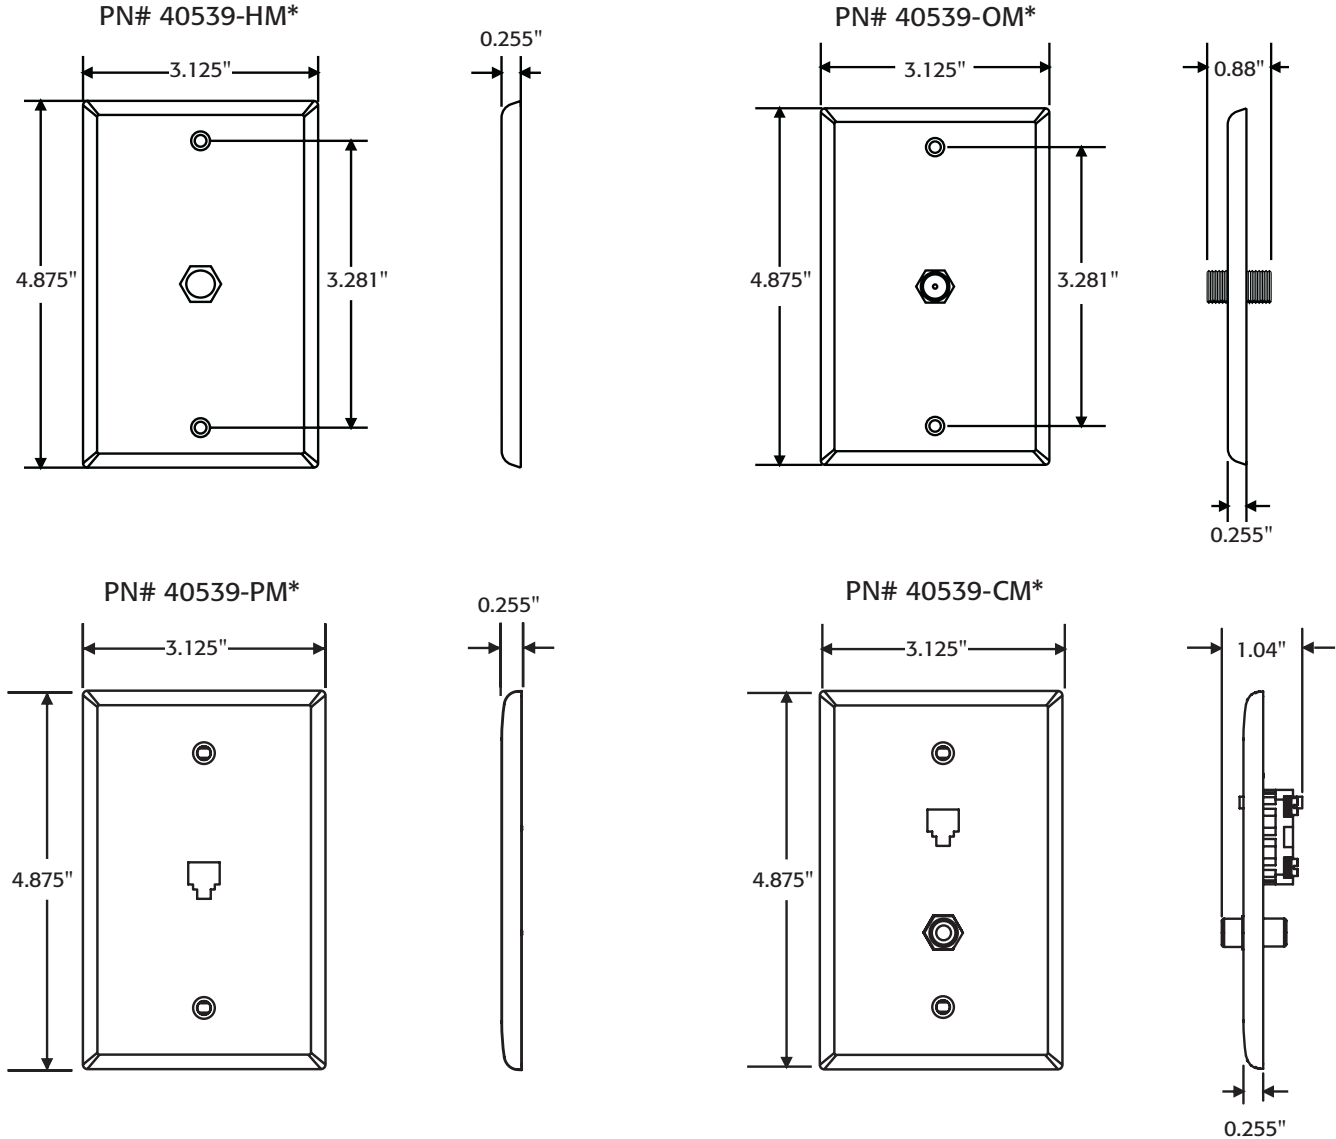

Midsize Single-Gang Wallplate

**Part Number
40539-XXM**

.....

DIMENSIONAL LINE ART

For Dimensional Line Art (.DXF, .DWG, MS-DOS.eps or .TXT), log on to www.levitonvoicedata.com.

PART NUMBERS

Description	Part No.
Midsize Single-Gang Video Wallplate with F-Connector	40539-OM*
Midsize Single-Gang Video Wallplate without F-Connector (hexagonal opening only)	40539-HM*
Midsize Single-Gang Telephone Wallplate with 6P4C Voice Grade Connector	40539-PM*
Midsize Single-Gang Telephone & Video Wallplate with 6P4C Voice Grade Connector and F-Connector	40539-CM*

*=Colors: (I) Ivory, (W) White, (A) Almond, (B) Brown

For Technical Support Call 1-425-485-4288; in USA call 1-800-824-3005
Spec sheets and updates are also available at www.levitonvoicedata.com.

2222 - 222nd St. SE • Bothell, WA 98021 USA
Tel: 1-800-722-2082 / 1-425-485-4288 • Fax: 1-425-483-5270 • Int'l Fax: 1-425-485-9170