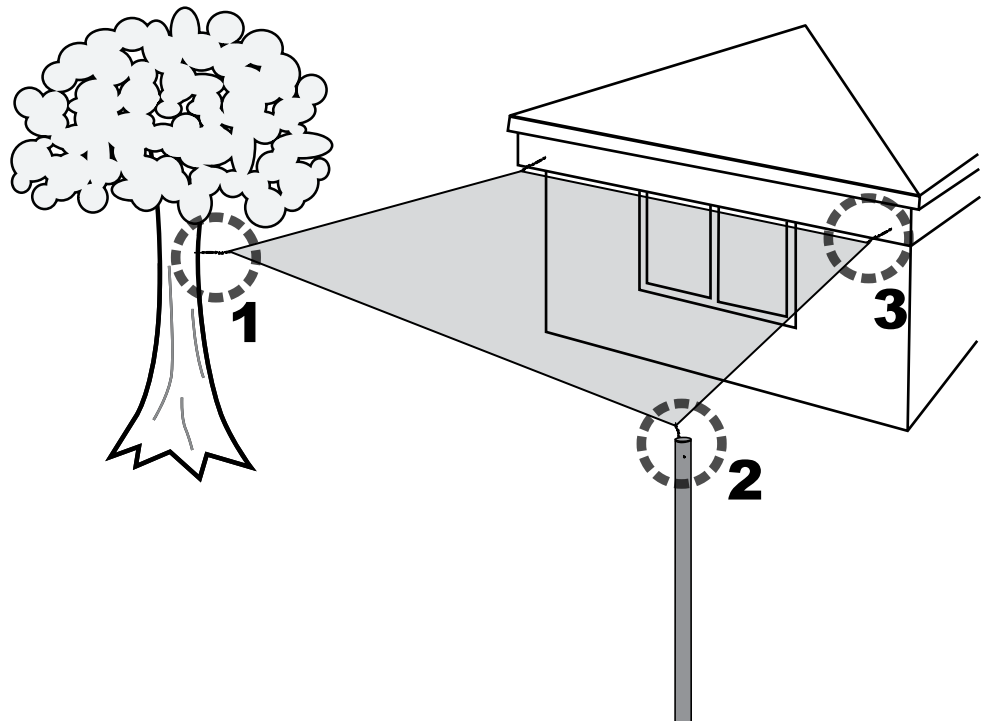

Sun Shade Sail™

Installation Instructions
Instructions d'installation
Instrucciones de instalación

A x 4	B x 8	C x 8	D x 4	E 10 ft. / 3m x 4	F x 4	G x 8	H x 1

Twist to adjust tension.
Tournez pour ajuster la tension.
Torcer para ajustar la tensión.

Tighten rope to adjust length.
Serrer corde pour ajuster la longueur.
Apriete cuerda el ajuste del largo.