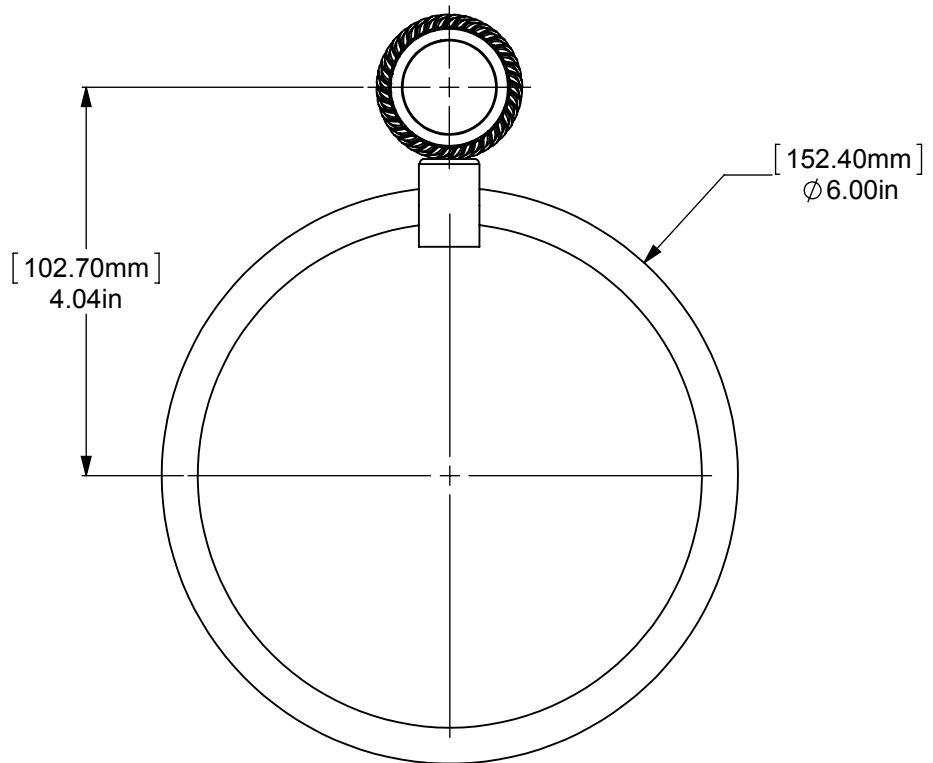

ITEM NO.	P/N	DESCRIPTION	QTY.
1	RGTWT	HUB	1
2	CARD-1	END LOCK	1
3	#2ARM BACK	SUPPORT LOCK	1
4	HBTTT-78	HUB	1
5	TU38	TUBE - 18",24",30",36"	1

UNLESS OTHERWISE STATED

.X	±.3mm
.XX	±.15mm
.XXX	±.008mm

COPYRIGHT © Allied Brass 2017

DRAWN	6/22/2017	I.M
CHECKED	6/22/2017	P.D
APPROVED	6/22/2017	R.A

MATERIAL:	BRASS
DESCRIPTION:	TOWEL RING

FINISH	TBD
QUANTITY	TBD
DRAWING No.	416T
REV	0
SCALE	1:2
SHEET: 01	A4