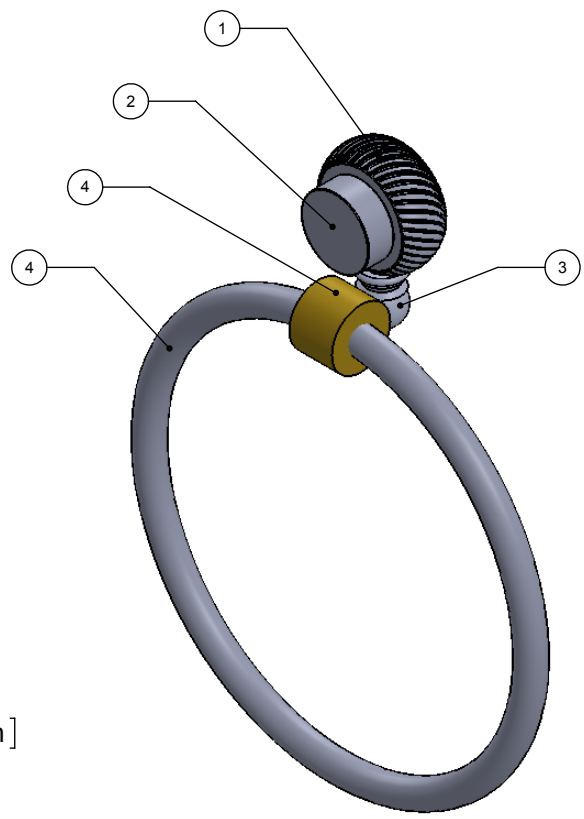

ITEM NO.	P/N	DESCRIPTION	QTY.
1	RGTWT	HUB	1
2	CARD-1	END LOCK	1
3	#2ARM BACK	SUPPORT LOCK	1
4	HBTTT-78	HUB	1
5	TU38	TUBE - 18",24",30",36"	1

UNLESS OTHERWISE STATED

.X	±.3mm
.XX	±.15mm
.XXX	±.008mm

COPYRIGHT © Allied Brass 2017

DRAWN	6/22/2017	I.M
CHECKED	6/22/2017	P.D
APPROVED	6/22/2017	R.A

MATERIAL:	BRASS
DESCRIPTION:	TOWEL RING

FINISH	TBD
QUANTITY	TBD
DRAWING No.	416T
REV	0
SCALE	1:2
SHEET: 01	A4