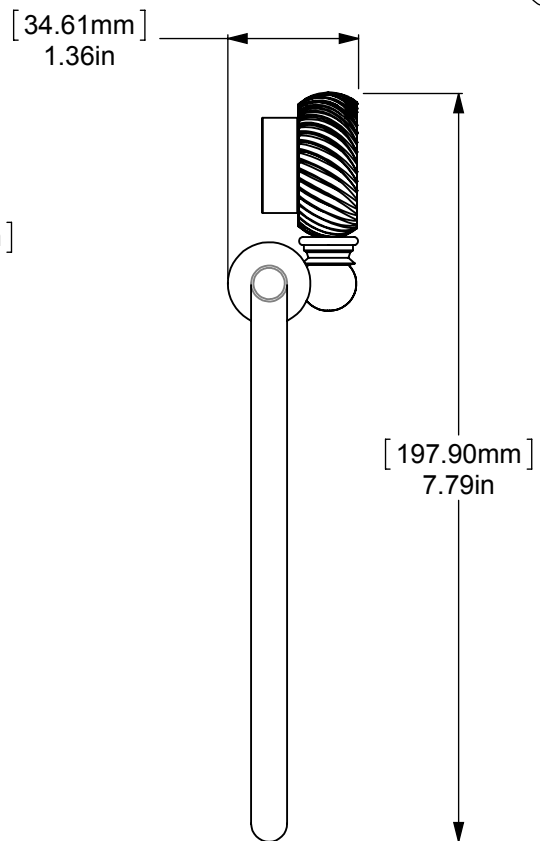

ITEM NO.	P/N	DESCRIPTION	QTY.
1	RGTWT	HUB	1
2	CARD-1	END LOCK	1
3	#2ARM BACK	SUPPORT LOCK	1
4	HBTTT-78	HUB	1
5	TU38	TUBE - 18",24",30",36"	1

UNLESS OTHERWISE STATED

.X	±.3mm
.XX	±.15mm
.XXX	±.008mm

COPYRIGHT © Allied Brass 2017

DRAWN	6/22/2017	I.M
CHECKED	6/22/2017	P.D
APPROVED	6/22/2017	R.A

MATERIAL:	BRASS
DESCRIPTION:	TOWEL RING

FINISH	TBD
QUANTITY	TBD
DRAWING No.	416T
REV	0
SCALE	1:2
SHEET: 01	A4