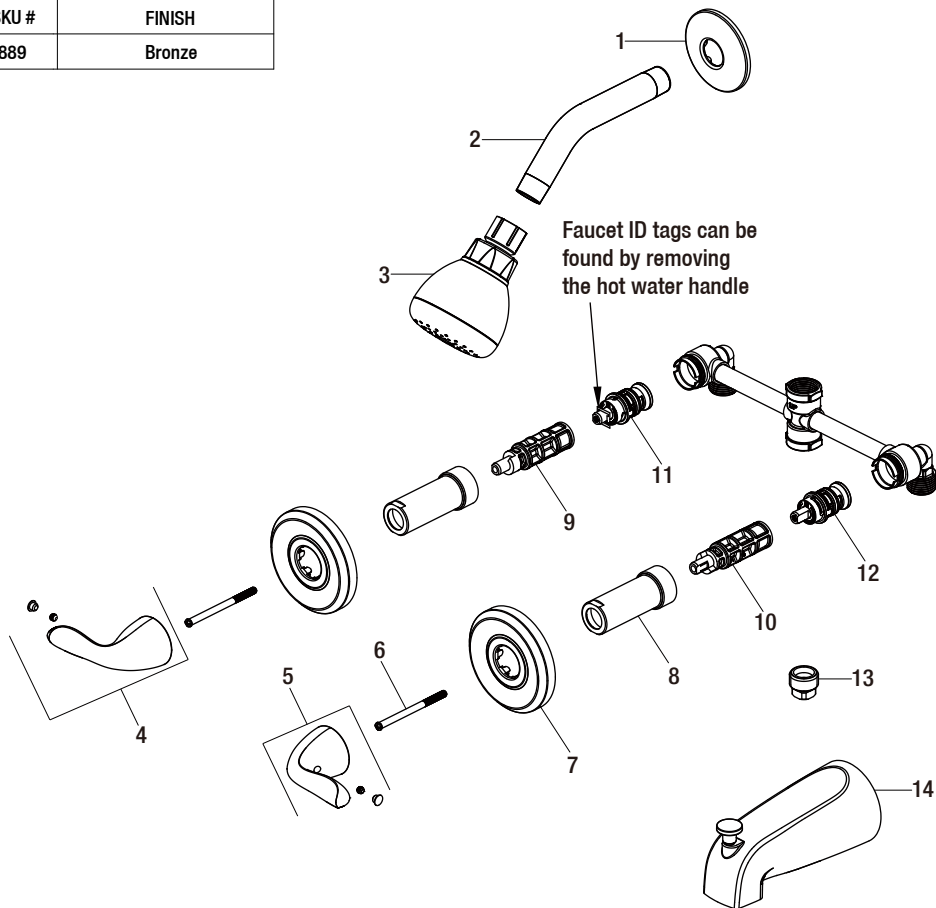

Replacement Parts List

Constructor 2-Handle Tub and Shower Faucet in Bronze

MODEL	Internet SKU #	FINISH
HD833CX-0027D	300640889	Bronze

Many replacement parts can be purchased online or at your local store. Please use the table below to identify the part SKU number needed, go to HOMEDEPOT.COM, and check for online and store availability. If you can't find the part you are looking for, please call 1-855-HD-GLACIER.

Part	Description	Part #	Internet SKU #	Store SKU #
1	Shower flange	RP3800127D		
2	Shower arm	RP3805427D		
3	Shower head	RP3832527D		
4	Handle assembly H	RP1351527D		
5	Handle assembly C	RP1351627D		
6	Screw	RP50178		
7	Flange	RP8058927D		

Part	Description	Part #	Internet SKU #	Store SKU #
8	Bonnet nut	RP7015427D		
9	Connector H	RP70358		
10	Connector C	RP70359		
11	Cartridge H	RP20067	301158139	
12	Cartridge C	RP20068	301158129	
13	Plug	RP70153		
14	Spout	RP3305227D		