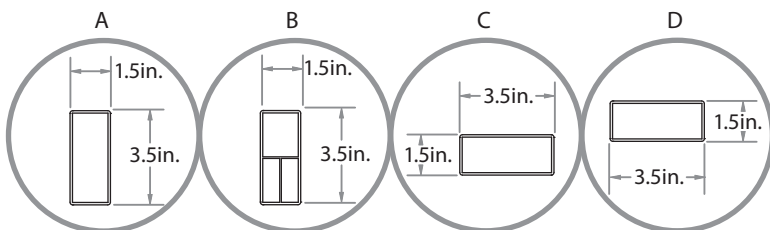

PRODUCT SPECIFICATIONS

Gate Assembly

.090in. wall thickness

Gate Installation