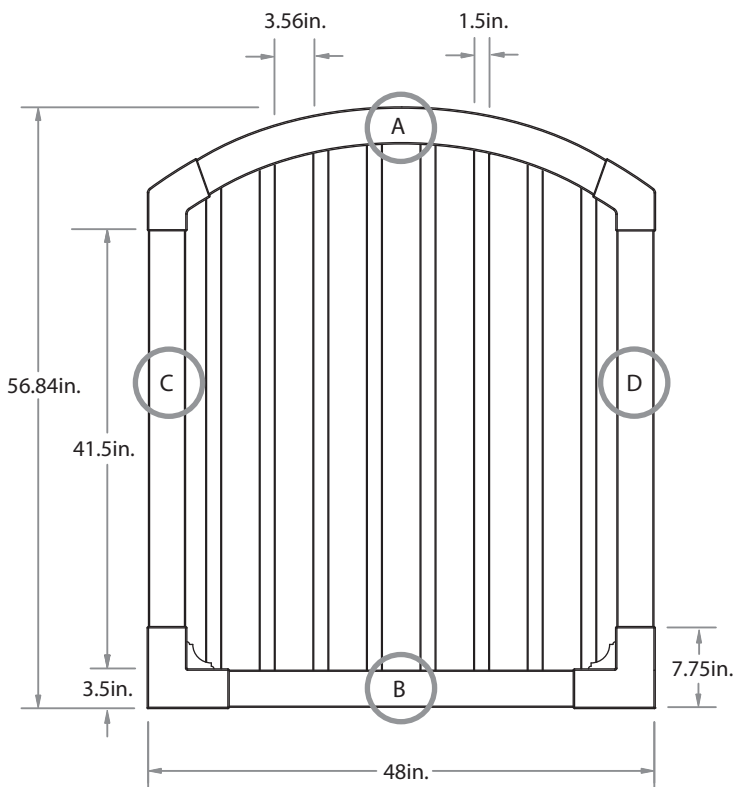

PRODUCT SPECIFICATIONS

Gate Assembly

.090in. wall thickness

Gate Installation