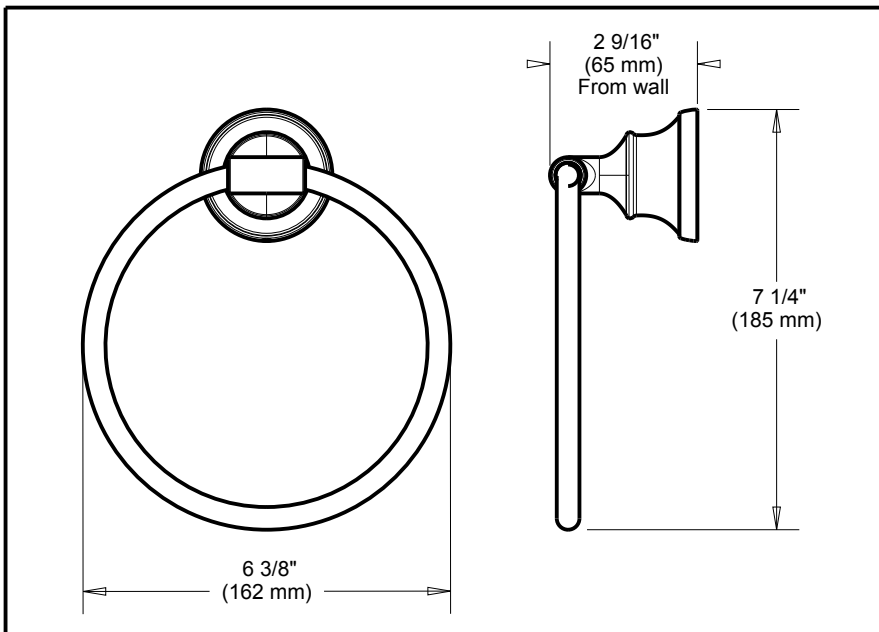

DELTA[®]

ACCESSORIES

- Starmount™ Bath Collection
- Towel Ring

Submitted Model No.: _____

Specific Features: _____

STANDARD SPECIFICATIONS:

- Mounting hardware and mounting template included with product.

WARRANTY