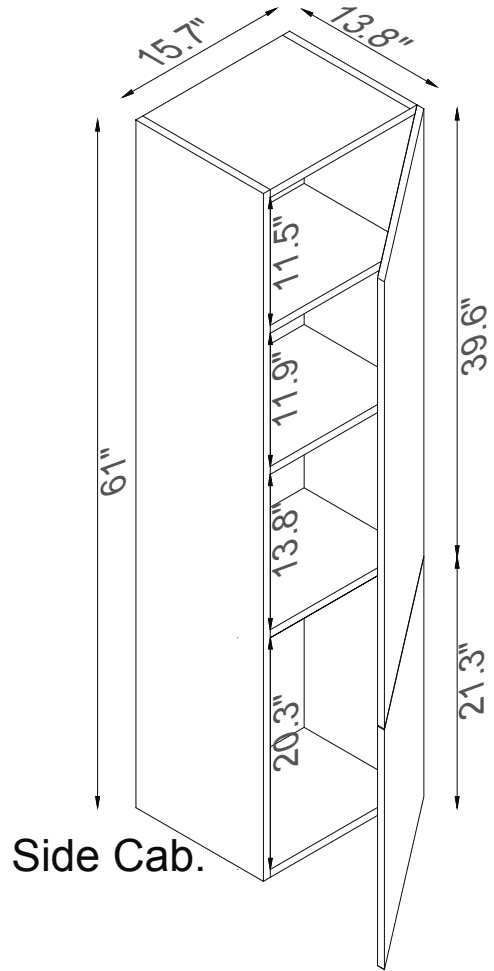

Streamline

Side Cab.

Basin

Master Cabinet

Side Cab.

K1801-161-32-512S