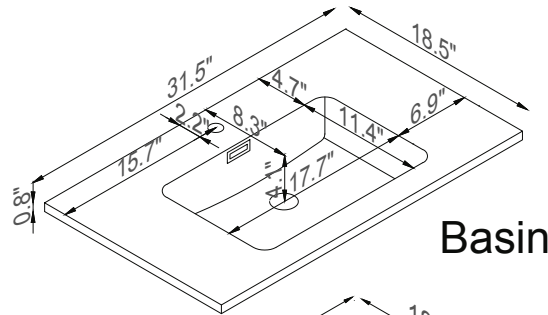

Streamline

Side Cab.

Basin

Master Cabinet

Side Cab.

K1801-161-32-512S