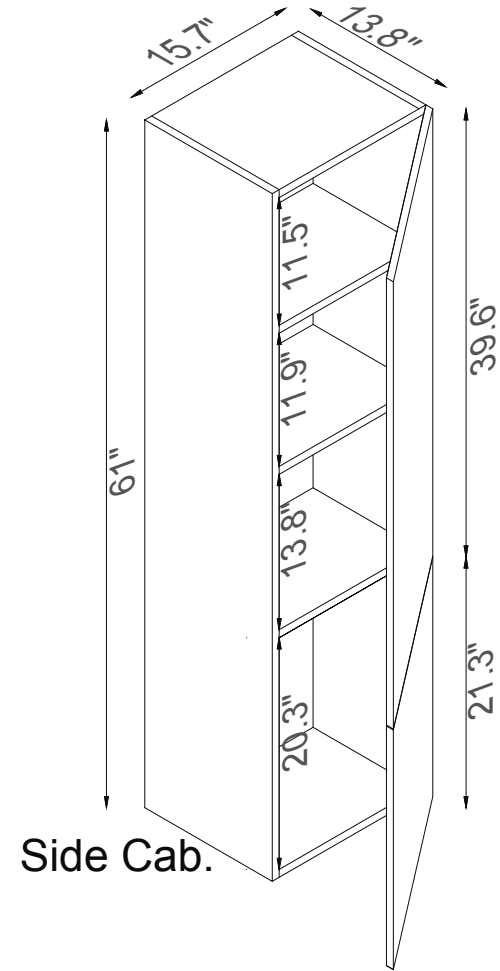

Streamline

Side Cab.

Basin

Master Cabinet

Side Cab.

K1801-161-32-512S