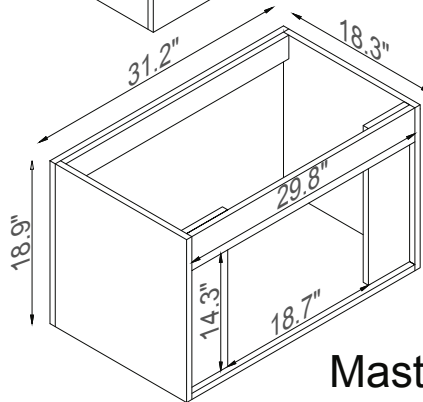

Streamline

Side Cab.

Basin

Master Cabinet

Side Cab.

K1801-161-32-512S