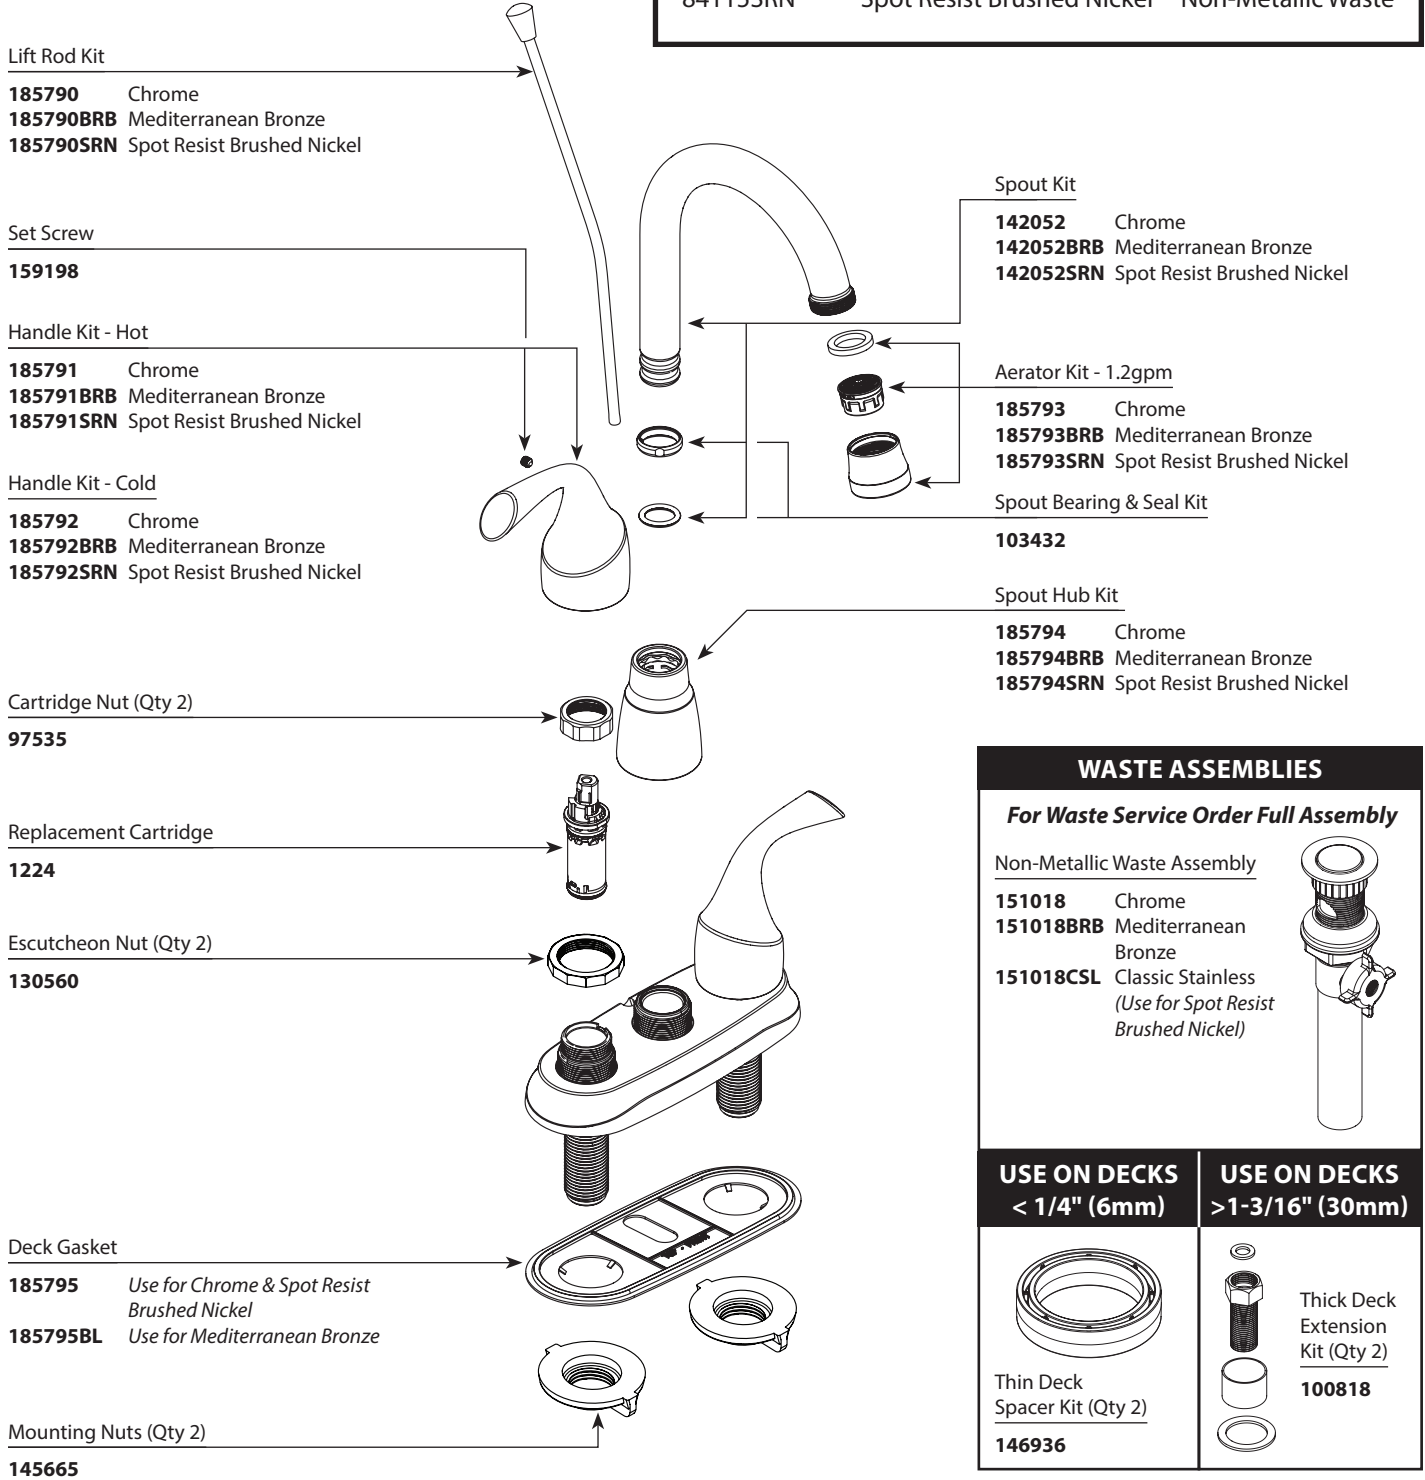

# Illustrated Parts

■ Order by Part Number

<b>IDORA®</b>		
<b>Two Handle Centerset Lavatory Faucet</b>		
<b>MODEL</b>	<b>FINISH</b>	<b>NOTES</b>
84115	Chrome	Non-Metallic Waste
84115BRB	Mediterranean Bronze	Non-Metallic Waste
84115SRN	Spot Resist Brushed Nickel	Non-Metallic Waste

<b>WASTE ASSEMBLIES</b>	
<b>For Waste Service Order Full Assembly</b>	
<b>Non-Metallic Waste Assembly</b>	
<b>151018</b> Chrome	
<b>151018BRB</b> Mediterranean Bronze	
<b>151018CSL</b> Classic Stainless (Use for Spot Resist Brushed Nickel)	
<b>USE ON DECKS &lt; 1/4" (6mm)</b>	<b>USE ON DECKS &gt; 1-3/16" (30mm)</b>
<b>Thin Deck Spacer Kit (Qty 2)</b> <b>146936</b>	<b>Thick Deck Extension Kit (Qty 2)</b> <b>100818</b>