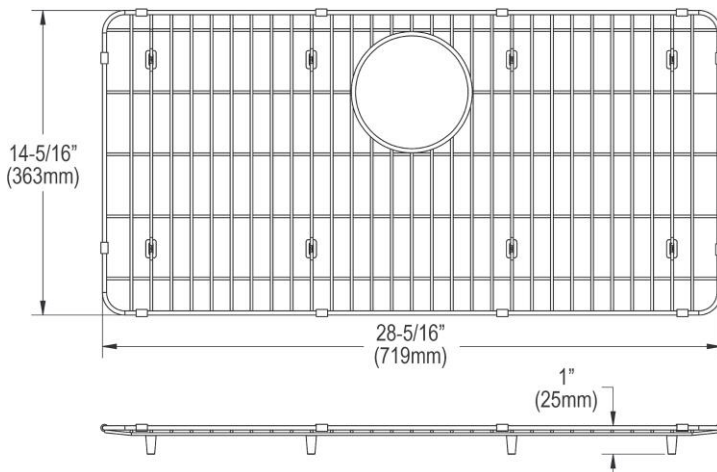

Material:	Stainless Steel
Finish:	Polished Stainless Steel
Dimensions:	27-1/2" x 13-1/2" x 1-1/4"
Fits Bowl Size(s):	30-1/4" x 16-5/16"

Special Note: For bowls with rear center drain opening.

AMERICAN PRIDE. A LIFETIME TRADITION.
Like your family, the Elkay family has values and traditions that endure. For almost a century, Elkay has been a family-owned and operated company, providing thousands of jobs that support our families and communities.

[Clean and Care Manual (PDF)](#)
[Clean and Care Manual (PDF)](#)
[Warranty (PDF)](#)