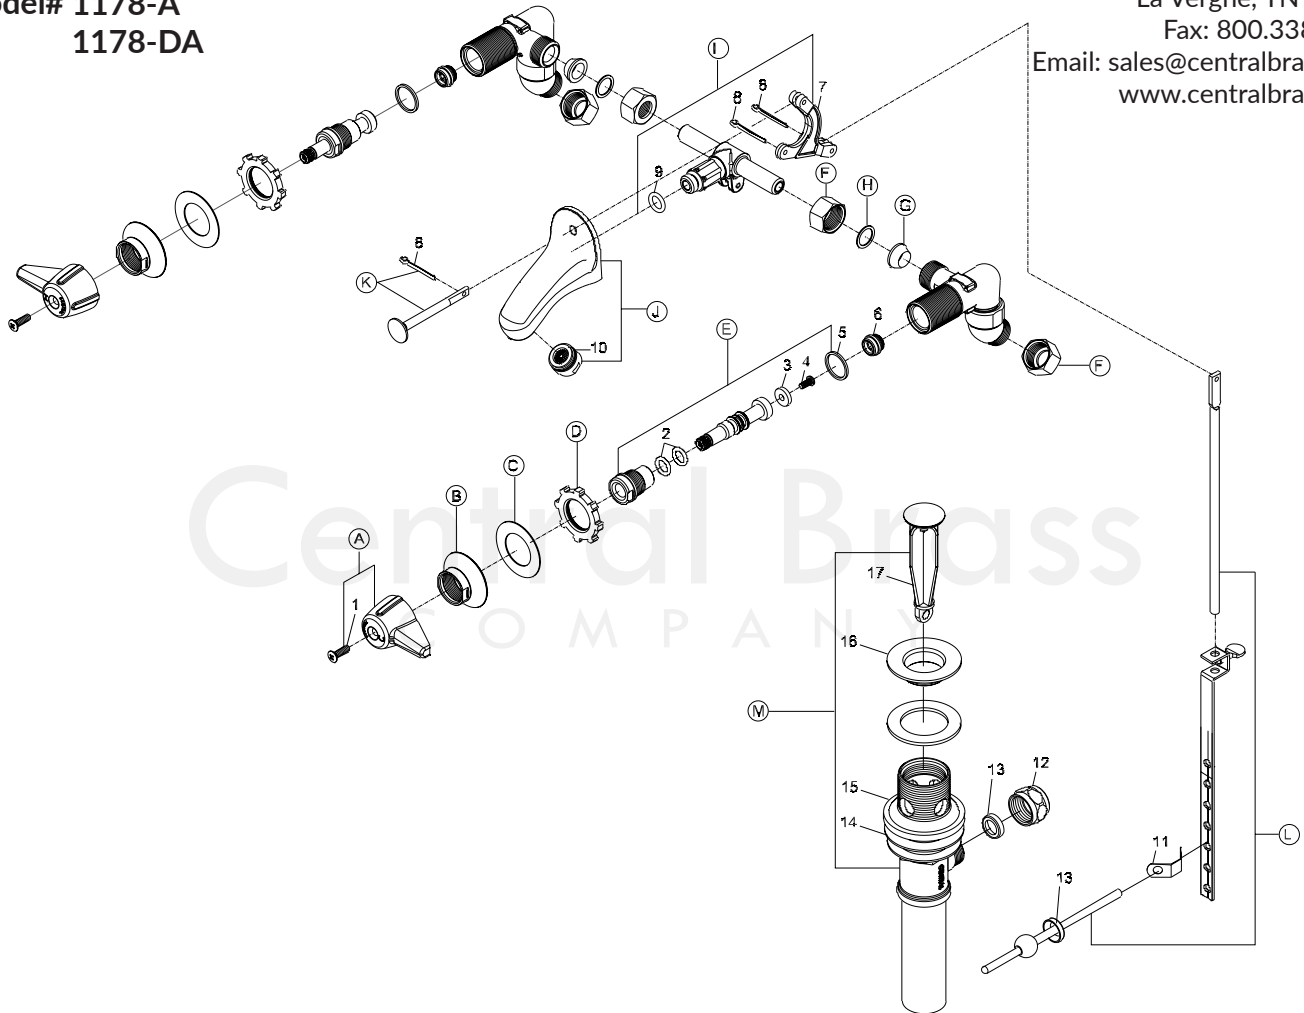

Model# 1178-A
1178-DA

La Vergne, TN 37086
Fax: 800.338.9414
Email: sales@centralbrass.com
www.centralbrass.com

ITEM#	DESCRIPTION	ITEM#	DESCRIPTION
A	G-523-C,H Canopy Handle-Cold, Hot	3	X901-WNN Seat Washer (25 Pcs Per Pack)
B	510 Escutcheon	4	X104 Seat Washer Screw (25 Pcs Per Pack)
C	X491-U Gasket (12 Pcs Per Pack)	5	X193-LBN Gasket (25 Pcs Per Pack)
D	X53-AZ Locknut (6 Pcs Per Pack)	6	XPF-263-B Replacement Seat (4 Pcs Per Pack)
E	G-458-KR, KL Cold, Hot Stem Assembly	7	2126-A Rocker Arm
F	X4015 Coupling Nut (4 Pcs Per Pack)	8	X194 Cotter Pin (6 Pcs Per Pack)
G	X954-AN Rubber Washer (10 Pcs Per pack)	9	X1038-IN O-Ring (10 Pcs Per Pack)
H	X22 Brass Washer (6 Pcs Per Pack)	10	CS-49013 1.5 GPM Aerator (Male)
I	U-2171-A* Center Tee with Rocker Arm	11	X195-C [for "-D" suffix only] Clip (6 Pcs Per Pack)
J	SU-2136-FA Shelf Back Spout With Aerator	12	192-NBB [for "-D" suffix only] Ball Lever Nut
K	G-21 Pop-Up Rod & Cotter Pin	13	X409-PT [for "-D" suffix only] Ball Lever Packing (12 Pcs Per Pack)
L	CS-43008 [for "-D" suffix only] Lower Pull Rod Group W/ Ball Lever Rod	14	X51-D [for "-D" suffix only] Washer (10 Pcs Per Pack)
M	SU-1109 [for "-D" suffix only] Pop-up Drain less pull rod & bracket	15	X994-1109 [for "-D" suffix only] Mac Washer (4 Pcs Per Pack)
1	X107-F Handle Screw (25 Pcs Per Pack)	16	2056-SPT1109 [for "-D" suffix] Top Flange
2	X1038-453 O-Ring (25 Pcs Per Pack)	17	G-2115-TP [for "-D" suffix only] Stopper & Guide