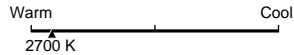

Lighting Facts Per Bulb

Brightness **550 lumens**

Estimated Yearly Energy Cost **\$1.02**

Based on 3 hrs/day, 11¢/kWh
Cost depends on rates and use

Life

Based on 3 hrs/day **18.2 years**

Light Appearance

Energy Used **8.50 watts**