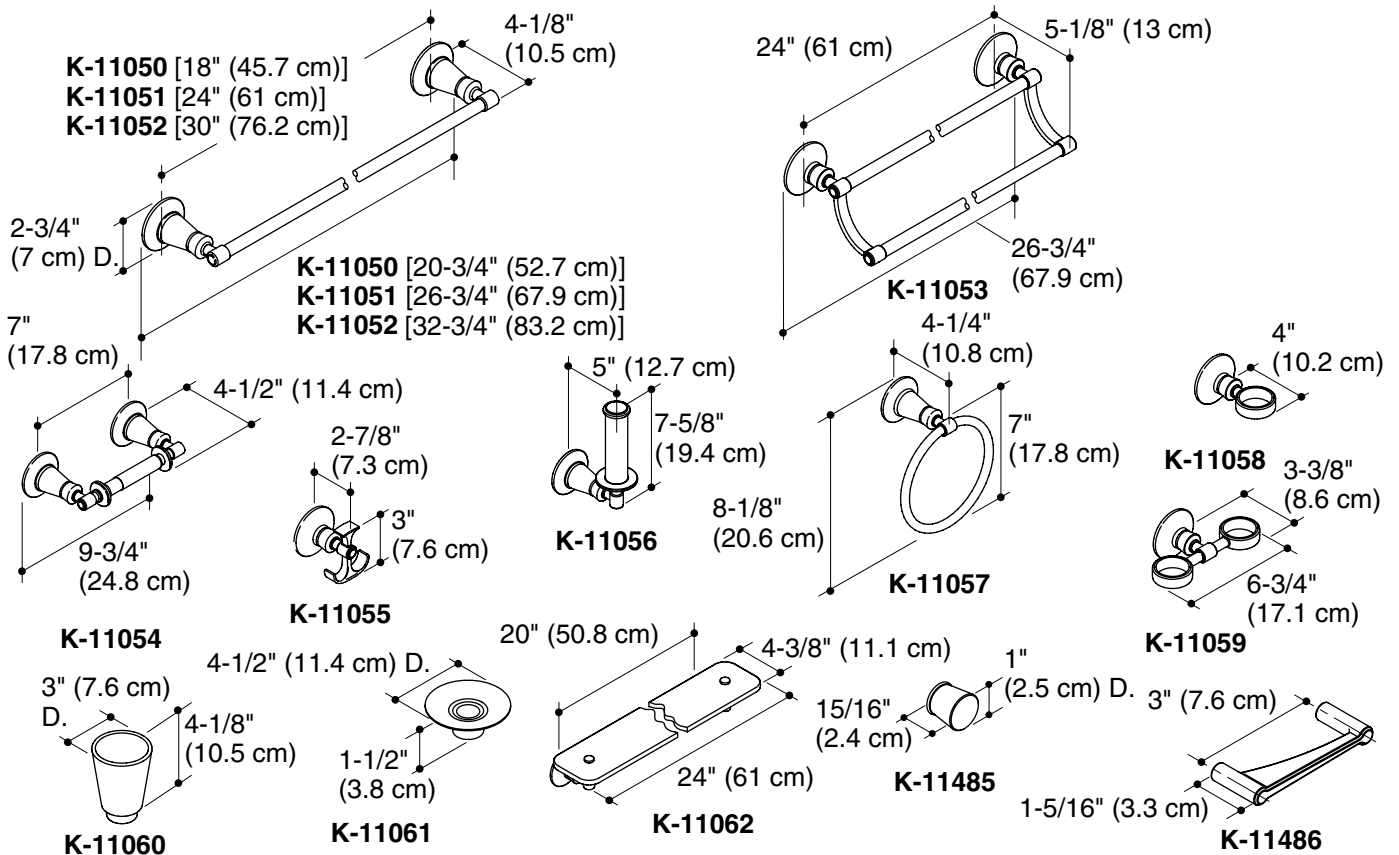

ARCHER®

Installation Notes

Install this product according to the installation guide.

CAUTION: Risk of personal injury. Do not install these products in any area where they are likely to be used inadvertently as a grab bar or support bar. These products are not designed or intended for use as a grab bar or support bar.

Product Diagram