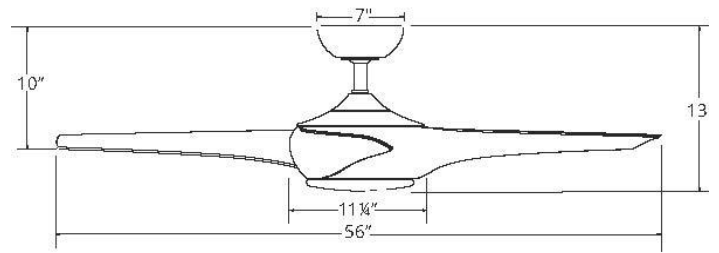

NIRVANA 56" Ceiling Fan
FR-W1916-56L

MODERN FORMS
SMART FANS

PRODUCT DESCRIPTION

Enlightenment is attainable today with an AI enabled fan. Available in four distinct finishes to accommodate various design styles including Matte Black, Distressed Koa, Titanium Silver, or Pure White for the modern living space. An optional energy efficient LED luminaire integrated within rounds out the design.

SPECIFICATIONS

- **Construction:** Aluminum
- **Blade:** 14° Pitch, 56" sweep, ABS
- **Downrod:** 1" O.D. x 4.5"H included
- **Mounting Slope:** Up to 30°
- **Lead Wire:** 80"
- **Hanging Weight:** 17 lbs
- **Total Power:** 46.5W
- **Standards:** ETL/cETL Wet Location listed

FEATURES

- 6 fan speeds through both Summer and Winter Modes
- Silent DC motor
- Optional LED light kit included
- Includes RF wall control
- Additional RF wall control for 3, 4-way control sold separately
- Compatible with Modern Forms app

LIGHT KIT PERFORMANCE

- **Light Source:** LED
- **Light Wattage:** 19.5W
- **Dimming:** Integrated
- **Color Temperature:** 3000K
- **Rated Life:** 50,000 Hours
- **Standards:** Title 24 JA8-2016 compliant

ESTIMATED AIR PERFORMANCE

- **Airflow:** 6989 cubic ft per minute on high
- **Power:** 27 watts on high
- **Airflow Efficiency:** 263 cubic ft per minute per watt
- **Revolutions Per Minute:** 151 RPMs on high

WIRELESS PERFORMANCE

- **RF Pairing Distance:** Up to 30 ft from fan
- **Wi-Fi Range:** Up to 150 ft*

ORDER NUMBER

Model	LED Lumens	Delivered Lumens	Housing	Blade
FR-W1916-56L	1600	825	TT Titanium Silver	Titanium Silver
			GW Gloss White	Gloss White
			KO Koa	Koa
			MB Matte Black	Matte Black

Example: **FR-W1916-56L-KO**

*Results may vary based on application and surroundings.

modernforms.com
Phone (866) 810.6615
Fax (800) 526.2585

Headquarters/Eastern Distribution Center
44 Harbor Park Drive
Port Washington, NY 11050

Central Distribution Center
1600 Distribution Ct
Lithia Springs, GA 30122

Western Distribution Center
1750 Archibald Avenue
Ontario, CA 91760