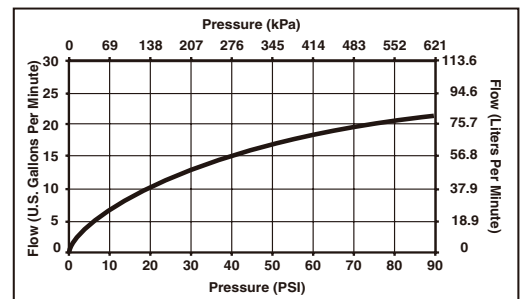

▲ Designate proper finish suffix

Delta reserves the right (1) to make changes in specifications and materials, and (2) to change or discontinue models, both without notice or obligation. Dimensions are for reference only. See current full-line price book or www.deltafaucet.com for finish options and product availability.

DSP-B-37984 Rev. D

55 E 111th Street, Indianapolis, Indiana 46280
350 South Edgeware Road, St. Thomas, ON N5P 4L1
© 2015 Masco Corporation of Indiana