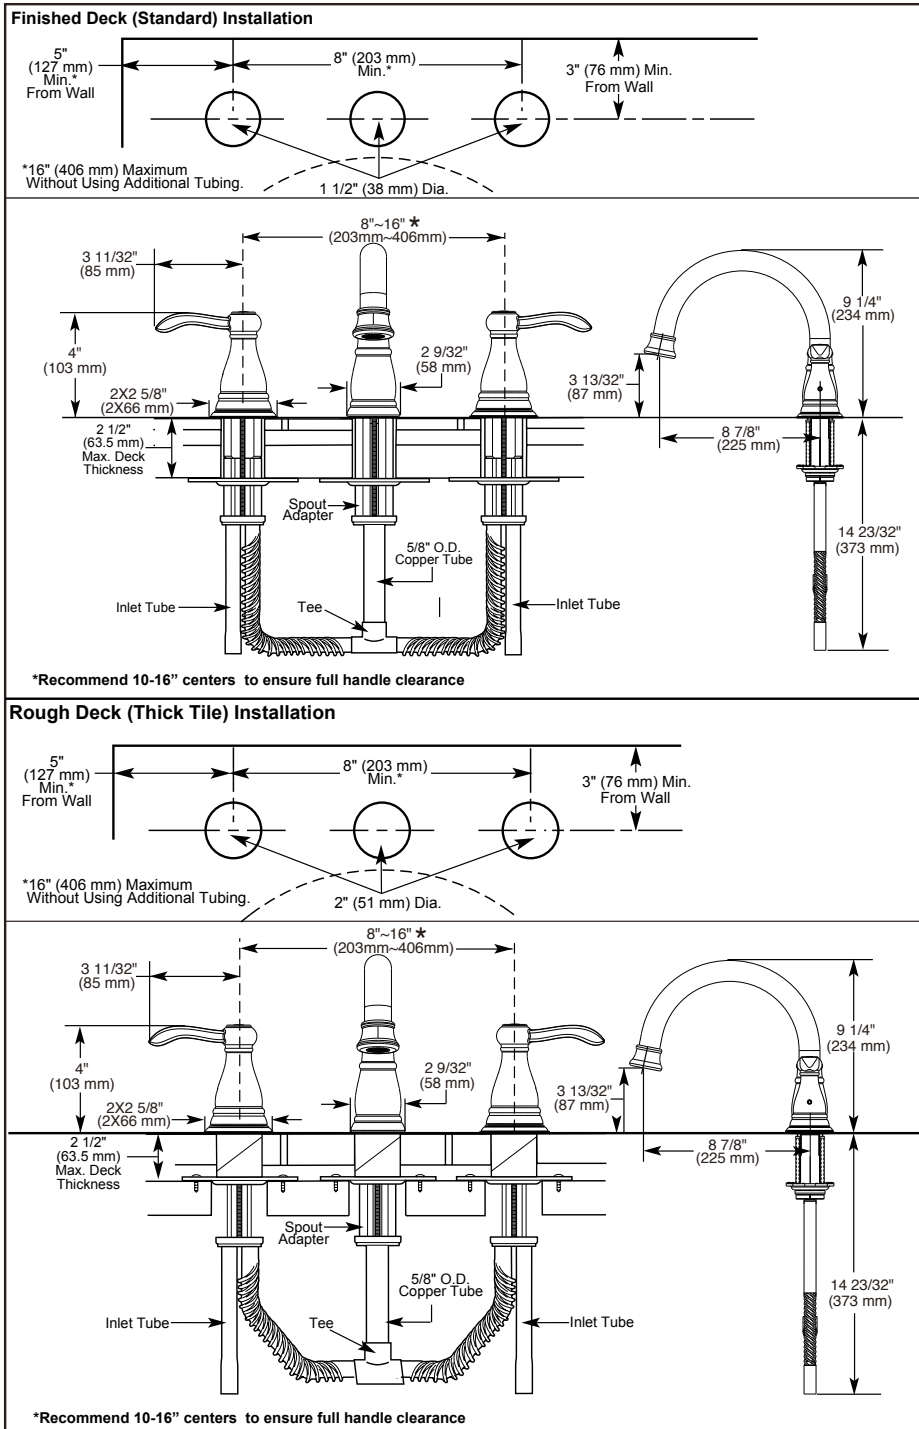

ROMAN TUB/WHIRLPOOL FAUCET

- Porter® Bath Collection
- Three Hole Installation

37984▲

Submitted Model No.: _____

Specific Features: _____

STANDARD SPECIFICATIONS:

- Two handle Roman Tub trim with rough faucet for concealed mounting
- Spout swings 70° total
- Temperature and volume controlled with handles
- Solid fabricated brass end valves
- Widespread 16" (406 mm) maximum centers without using additional tubing
- 5/8" O.D. copper supply inlet tubes
- 5/8" O.D. corrugated copper supply outlet tubes
- Flexible deck or ledge mount installation
- Adjustable rough-in for thin or thick deck installations
- Control mechanism is a rotating cylinder type with stainless steel plate and 180° rotation, with replaceable non-metallic seats operating in stainless steel lined sockets
- Hot and cold stems are interchangeable
- All operating parts shall be replaceable from the top

COMPLIES WITH:

- ASME A112.18.1 / CSA B125.1
- ☑ Indicates compliance to ICC/ANSI A117.1

▲ Designate proper finish suffix

Delta reserves the right (1) to make changes in specifications and materials, and (2) to change or discontinue models, both without notice or obligation. Dimensions are for reference only. See current full-line price book or www.deltafaucet.com for finish options and product availability.