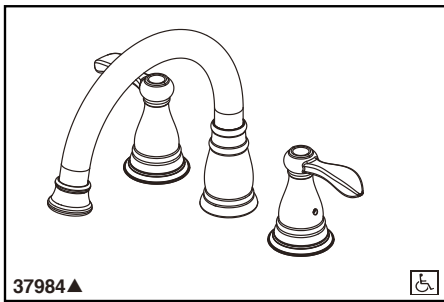

ROMAN TUB/WHIRLPOOL FAUCET

- Porter® Bath Collection
- Three Hole Installation

37984▲

Submitted Model No.: _____

Specific Features: _____

STANDARD SPECIFICATIONS:

- Two handle Roman Tub trim with rough faucet for concealed mounting
- Spout swings 70° total
- Temperature and volume controlled with handles
- Solid fabricated brass end valves
- Widespread 16" (406 mm) maximum centers without using additional tubing
- 5/8" O.D. copper supply inlet tubes
- 5/8" O.D. corrugated copper supply outlet tubes
- Flexible deck or ledge mount installation
- Adjustable rough-in for thin or thick deck installations
- Control mechanism is a rotating cylinder type with stainless steel plate and 180° rotation, with replaceable non-metallic seats operating in stainless steel lined sockets
- Hot and cold stems are interchangeable
- All operating parts shall be replaceable from the top