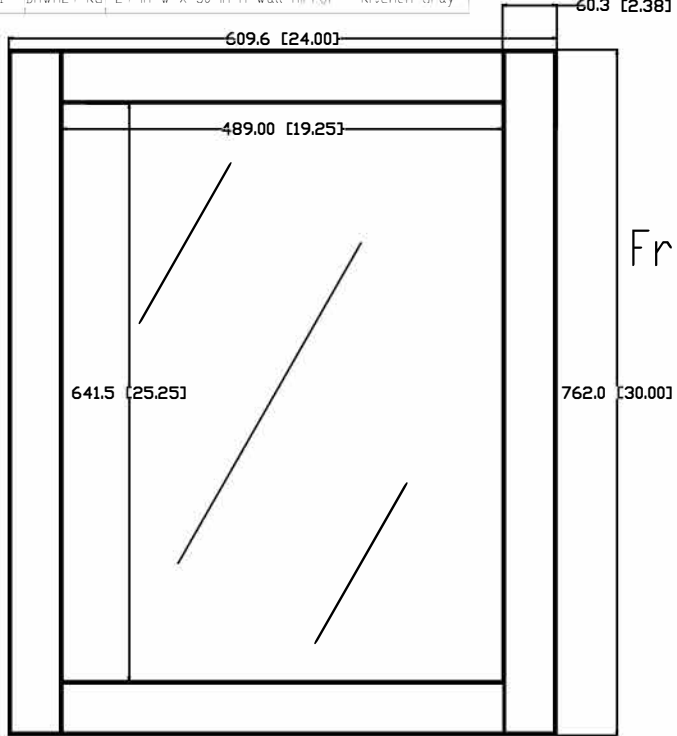

ITEM	ITEM ID	Description
1	DMWM24-KG	24 in W x 30 in H Wall Mirror - Kitchen Gray

REV	ECD#	DESCRIPTION	REV'D BY DATE	CHK'D BY DATE	APPR'D BY DATE
0		Released	EL 4/17/19	LG 4/17/19	AH 4/17/19

Front View

Isometric View

Back View

Side View

PROPRIETARY AND CONFIDENTIAL THE INFORMATION CONTAINED IN THIS DRAWING IS THE SOLE PROPERTY OF WOODCRAFTERS HOME PRODUCTS L.L.C. ANY REPRODUCTION IN PART OR AS A WHOLE WITHOUT THE WRITTEN PERMISSION OF WOODCRAFTERS HOME PRODUCTS L.L.C. IS PROHIBITED.	UNLESS OTHERWISE SPECIFIED	DRAWN BY/	Dmar Leal	4/17/19	TITLE: 24 in W x 30 in H Wall Mirror - Kitchen Gray # of Drawing
	DIMENSIONS ARE IN mm AND (INCHES)	CHECKED BY/	Lidia Galvan	4/17/19	
	TOLERANCES ARE +/- .00391	APPROVED BY/	Alexandro H	4/17/19	
SCALE:1:5					PAGE 1 OF 1 REV 0

16.0 [0.63]