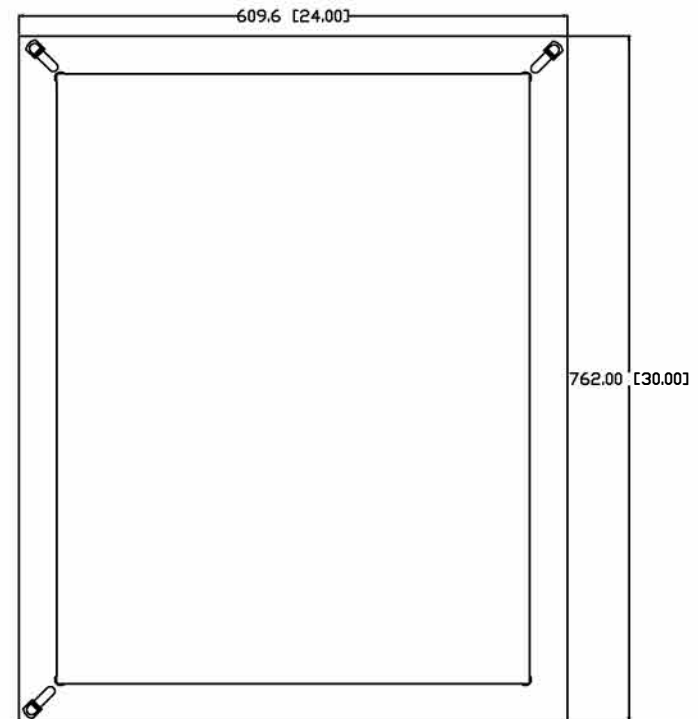

ITEM	ITEM ID	Description
1	DMWM24-KG	24 in W x 30 in H Wall Mirror - Kitchen Gray

REV	ECD#	DESCRIPTION	REV'D BY DATE	CHK'D BY DATE	APPR'D BY DATE
0		Released	EL 4/17/19	LG 4/17/19	AH 4/17/19

Front View

Isometric View

Back View

Side View

PROPRIETARY AND CONFIDENTIAL THE INFORMATION CONTAINED IN THIS DRAWING IS THE SOLE PROPERTY OF WOODCRAFTERS HOME PRODUCTS L.L.C. ANY REPRODUCTION IN PART OR AS A WHOLE WITHOUT THE WRITTEN PERMISSION OF WOODCRAFTERS HOME PRODUCTS L.L.C. IS PROHIBITED.	UNLESS OTHERWISE SPECIFIED	DRAWN BY/	Dmar Leal	4/17/19	TITLE: 24 in W x 30 in H Wall Mirror - Kitchen Gray # of Drawing
	DIMENSIONS ARE IN mm AND (INCHES)	CHECKED BY/	Lidia Galvan	4/17/19	
	TOLERANCES ARE +/- .00391	APPROVED BY/	Alexandro H	4/17/19	
SCALE:1:5					PAGE 1 OF 1 REV 0

16.0 [0.63]