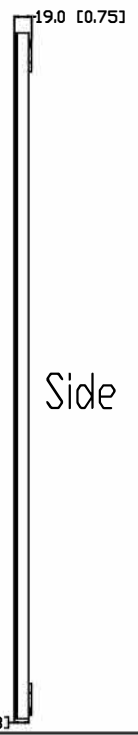

ITEM	ITEM ID	Description
1	DMWM24-KG	24 in W x 30 in H Wall Mirror - Kitchen Gray

REV	ECD#	DESCRIPTION	REV'D BY DATE	CHK'D BY DATE	APPR'D BY DATE
0		Released	EL 4/17/19	LG 4/17/19	AH 4/17/19

Front View

Isometric View

Back View

Side View

PROPRIETARY AND CONFIDENTIAL THE INFORMATION CONTAINED IN THIS DRAWING IS THE SOLE PROPERTY OF WOODCRAFTERS HOME PRODUCTS L.L.C. ANY REPRODUCTION IN PART OR AS A WHOLE WITHOUT THE WRITTEN PERMISSION OF WOODCRAFTERS HOME PRODUCTS L.L.C. IS PROHIBITED.	UNLESS OTHERWISE SPECIFIED	DRAWN BY/	Dmar Leal	4/17/19	TITLE: 24 in W x 30 in H Wall Mirror - Kitchen Gray # of Drawing
	DIMENSIONS ARE IN mm AND (INCHES)	CHECKED BY/	Lidia Galvan	4/17/19	
	TOLERANCES ARE +/- .00391	APPROVED BY/	Alexandro H	4/17/19	
SCALE:1:5					PAGE 1 OF 1 REV 0