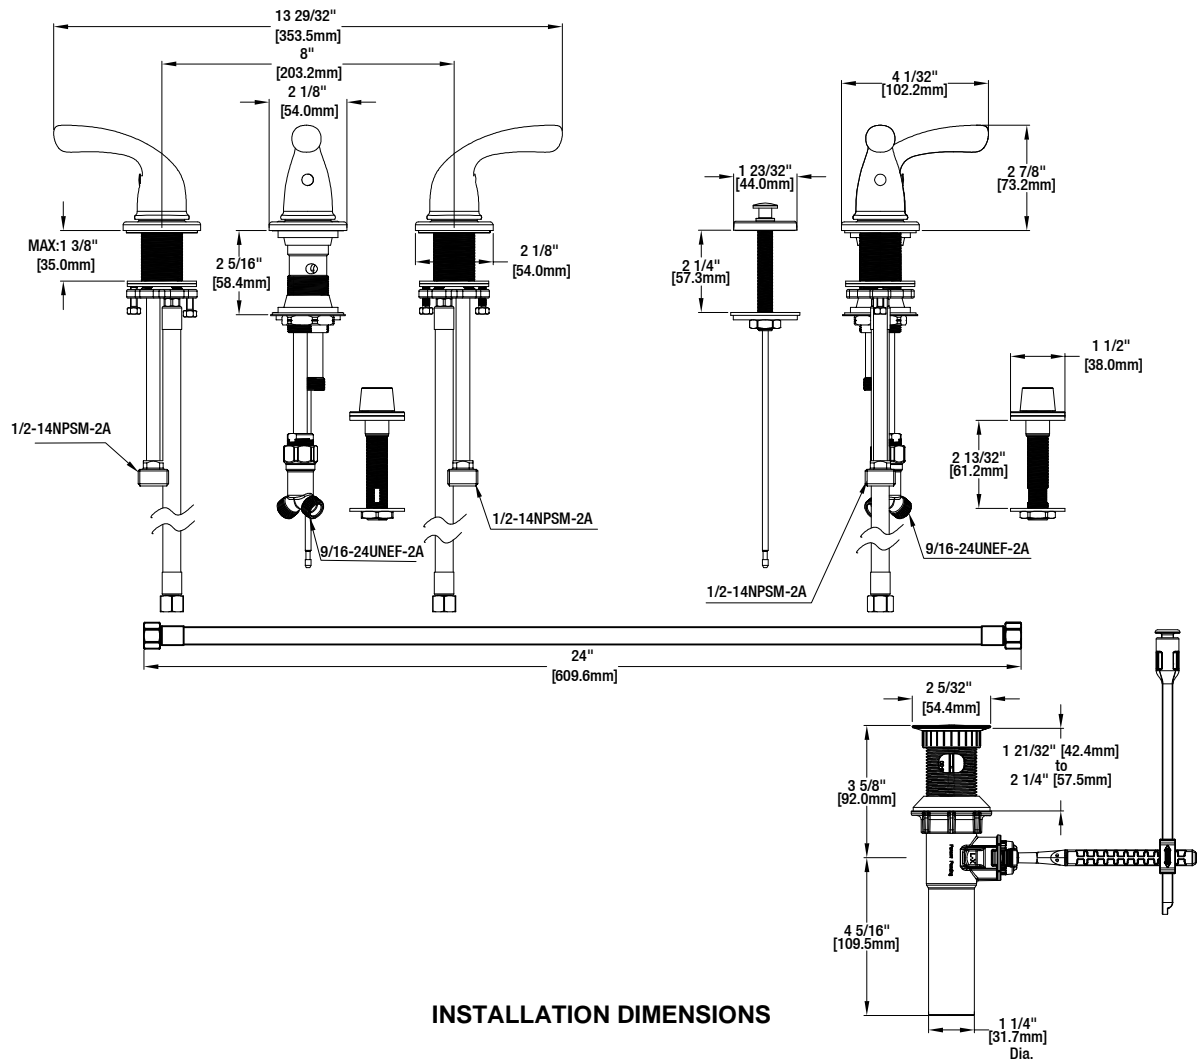

FEATURES

- Requires 4-Holes installation, 3-Holes Sink with 7 to 12" On-Center
- 1/2" IPS Connections
- Min Flow Rate: 1.5 gpm (5.7 L/min) at 20 psi
- Max Countertop Thickness: 1 3/8"
- 1/4 Turn Ceramic Valve for Lifetime Drip-free Operation
- With Mental Lever Handle
- With ClickInstall™ Drain Assembly

CODE COMPLIANCE

- IAPMO Certified: ASME A112.18.1/CSA B125.1
- ADA Compliant

WARRANTY

- Limited Lifetime Warranty

GB BUILDERS BIDET FAUCET

MODEL	SKU #	FINISH
67734-6001	763551	Chrome
67734-6004	764540	Brushed Nickel

Glacier Bay reserves the right to make changes in specifications and materials and to change and discontinue models, both without notice or obligation. Dimensions are for reference only.