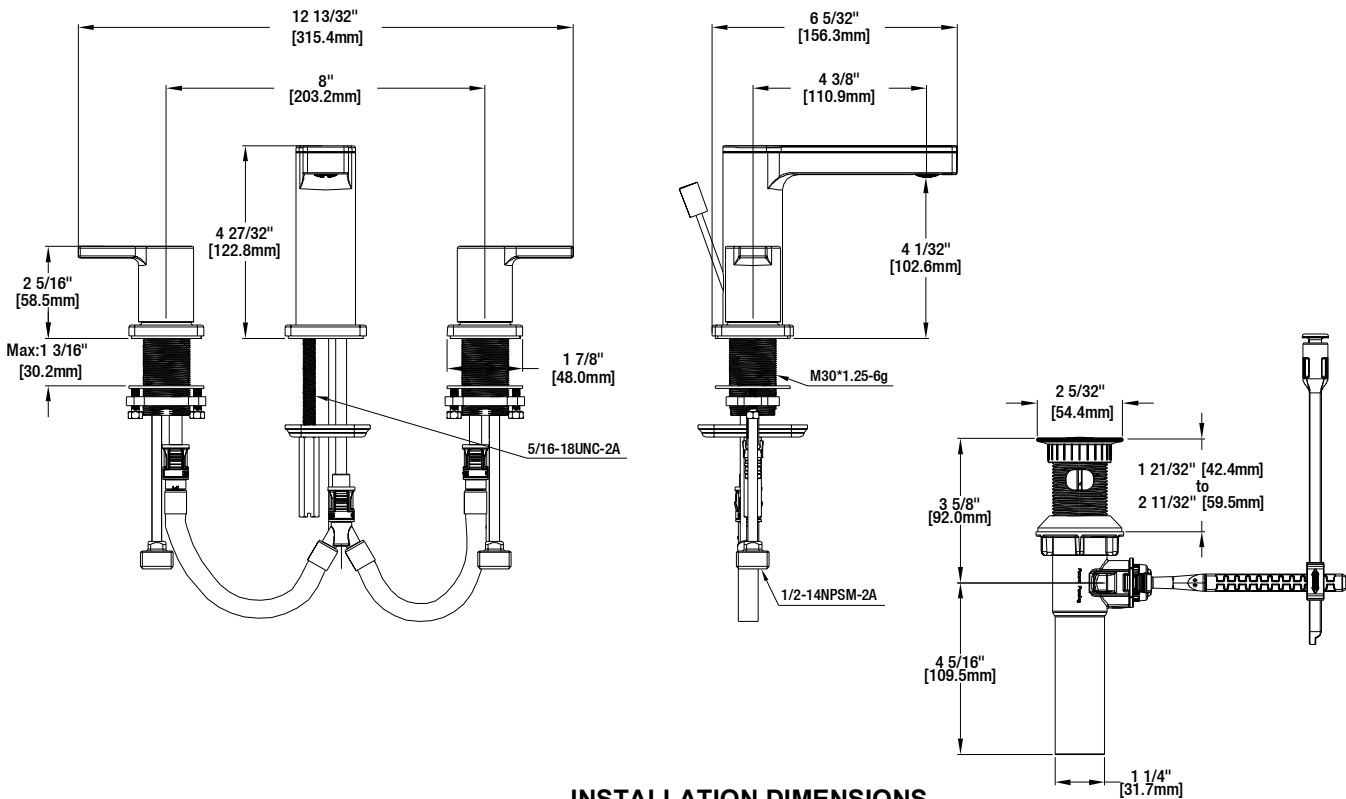

WARRANTY

- Limited Lifetime Warranty

INSTALLATION DIMENSIONS

Glacier Bay reserves the right to make changes in specifications and materials and to change and discontinue models, both without notice or obligation. Dimensions are for reference only.