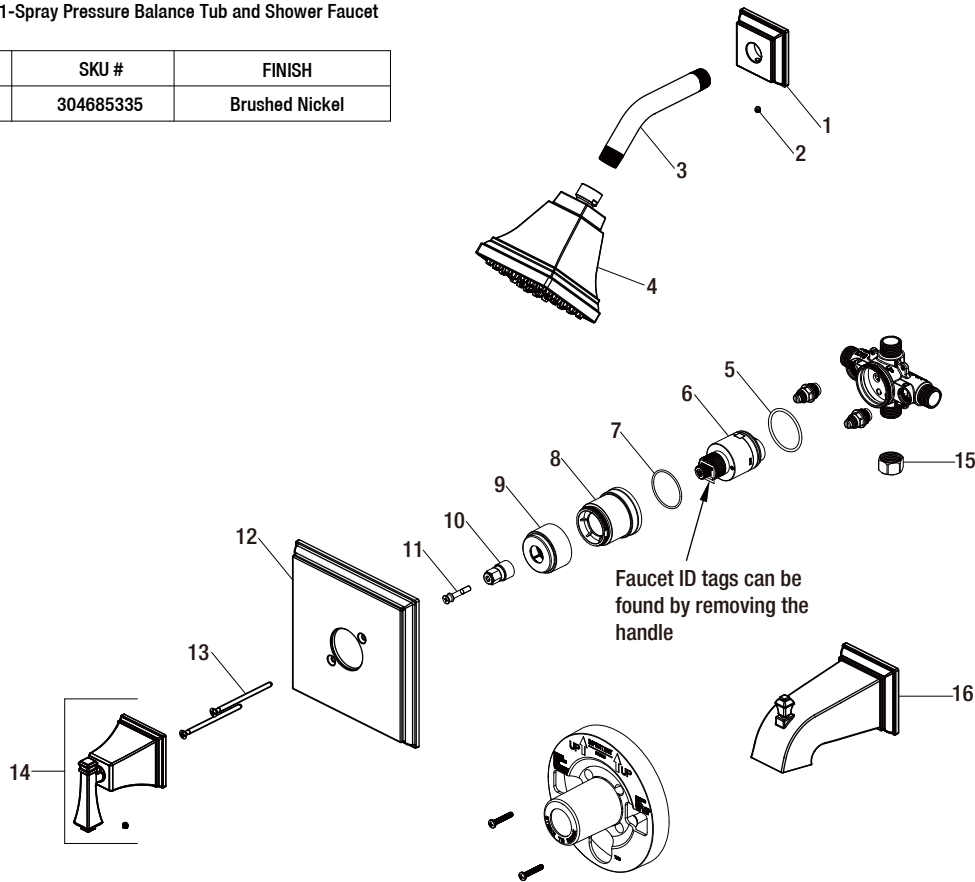

Replacement Parts List

Single-Handle 1-Spray Pressure Balance Tub and Shower Faucet

MODEL	SKU #	FINISH
HD873X-6004	304685335	Brushed Nickel

Many replacement parts can be purchased online or at your local store. Please use the table below to identify the part SKU number needed, go to HOMEDEPOT.COM, and check for online and store availability. If you can't find the part you are looking for, please call 1-855-HD-GLACIER.

Part	Description	Part #	Internet SKU #	Store SKU #
1	Shower flange	RP3801304		
2	Set screw	RP50002		
3	Shower arm	RP3804704		
4	Shower head	RP3841304		
5	O-ring	RP60101		
6	Cartridge	RP20075	202666286	270530
7	O-ring	RP60091		
8	Bonnet	RP7043704		

Part	Description	Part #	Internet SKU #	Store SKU #
9	Sleeve	RP8029704		
10	Inverter	RP64043		
11	Screw	RP50020		
12	Escutcheon	RP8004504		
13	Escutcheon screw	RP5006604		
14	Handle assembly	RP1351804		
15	Plug	RP70365		
16	Spout	RP3301304		