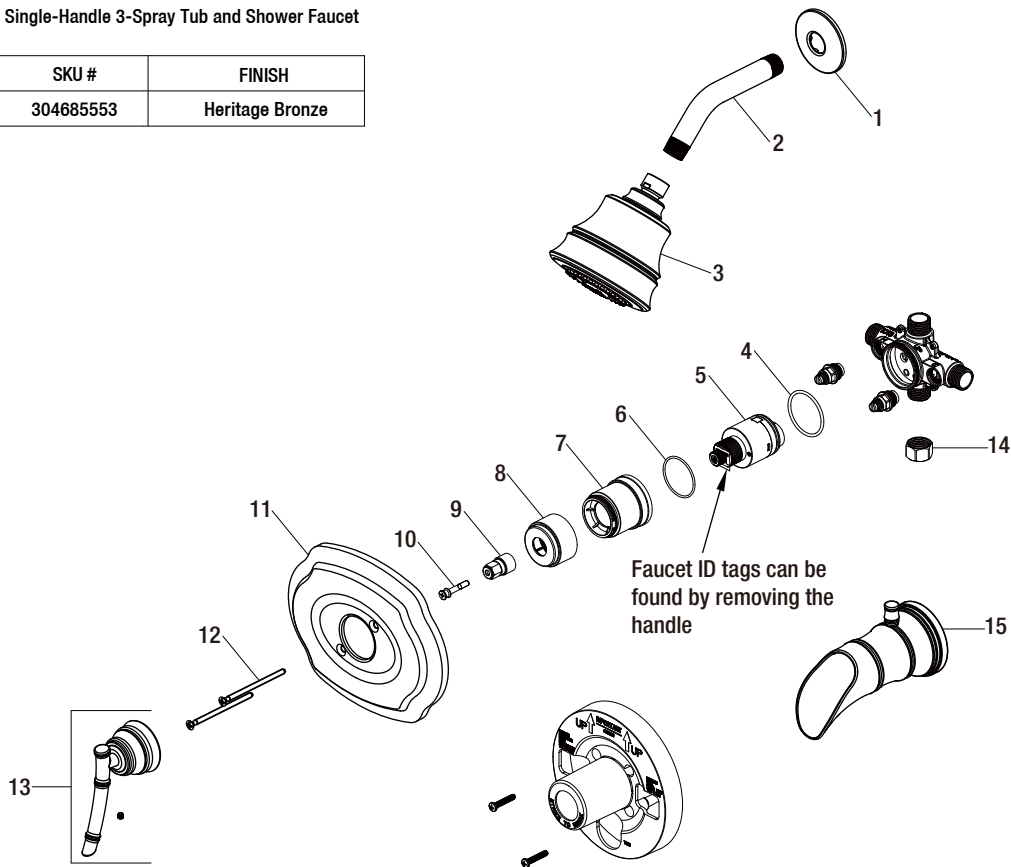

Replacement Parts List

Bamboo WaterSense Single-Handle 3-Spray Tub and Shower Faucet

MODEL	SKU #	FINISH
HD873X-9096H	304685553	Heritage Bronze

Many replacement parts can be purchased online or at your local store. Please use the table below to identify the part SKU number needed, go to HOMEDEPOT.COM, and check for online and store availability. If you can't find the part you are looking for, please call 1-855-HD-GLACIER.

Part	Description	Part #	Internet SKU #	Store SKU #
1	Shower flange	RP3804696H		
2	Shower arm	RP3804796H		
3	Shower head	RP3837096H		
4	O-ring	RP60101		
5	Cartridge	RP20075	202666286	270530
6	O-ring	RP60091		
7	Bonnet	RP7043796H		
8	Sleeve	RP8029796H		

Part	Description	Part #	Internet SKU #	Store SKU #
9	Inverter	RP64043		
10	Screw	RP50020		
11	Escutcheon	RP8040996H		
12	Escutcheon screw	RP5006696H		
13	Handle assembly	RP1357296H		
14	Plug	RP70365		
15	Spout	RP3300996H		