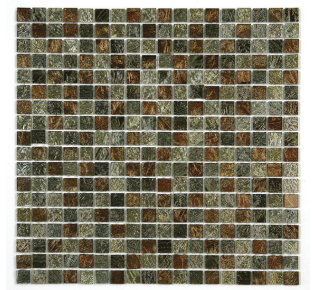

## MICRO FOLIA GLASS

**SIZE**  
11-3/4" x 11-3/4"

**PIECES PER CASE**  
10

**THICKNESS**  
1/8"

**SF PER CASE**  
9.59

**FINISH**  
Polished

**WEIGHT PER PIECE**  
1.5 lbs.

**APPLICATION**  
Interior Vertical Surfaces Only  
Wet/Dry  
Not Suitable for Pools  
No Direct Sunlight

**FORMAT**  
Offset Mesh-Mounted Mosaic

Winter Birch 9103

Borage 9105

Silvermound 9108

Amethys 9107

Sea Holly 9106

Harvest 9102

Hawthorn 9100