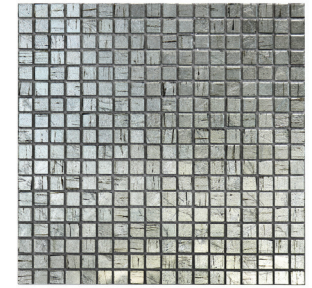

## MICRO FOLIA GLASS

**SIZE**  
11-3/4" x 11-3/4"

**PIECES PER CASE**  
10

**THICKNESS**  
1/8"

**SF PER CASE**  
9.59

**FINISH**  
Polished

**WEIGHT PER PIECE**  
1.5 lbs.

**APPLICATION**  
Interior Vertical Surfaces Only  
Wet/Dry  
Not Suitable for Pools  
No Direct Sunlight

**FORMAT**  
Offset Mesh-Mounted Mosaic

Winter Birch 9103

Borage 9105

Silvermound 9108

Amethys 9107

Sea Holly 9106

Harvest 9102

Hawthorn 9100