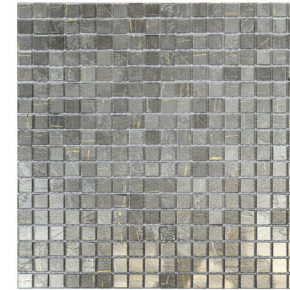

## MICRO FOLIA GLASS

**SIZE**  
11-3/4" x 11-3/4"

**PIECES PER CASE**  
10

**THICKNESS**  
1/8"

**SF PER CASE**  
9.59

**FINISH**  
Polished

**WEIGHT PER PIECE**  
1.5 lbs.

**APPLICATION**  
Interior Vertical Surfaces Only  
Wet/Dry  
Not Suitable for Pools  
No Direct Sunlight

**FORMAT**  
Offset Mesh-Mounted Mosaic

Winter Birch 9103

Borage 9105

Silvermound 9108

Amethys 9107

Sea Holly 9106

Harvest 9102

Hawthorn 9100