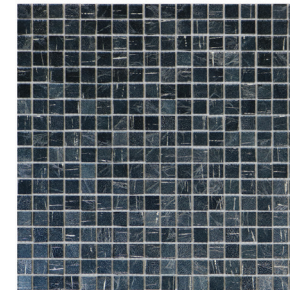

## MICRO FOLIA GLASS

**SIZE**  
11-3/4" x 11-3/4"

**PIECES PER CASE**  
10

**THICKNESS**  
1/8"

**SF PER CASE**  
9.59

**FINISH**  
Polished

**WEIGHT PER PIECE**  
1.5 lbs.

**APPLICATION**  
Interior Vertical Surfaces Only  
Wet/Dry  
Not Suitable for Pools  
No Direct Sunlight

**FORMAT**  
Offset Mesh-Mounted Mosaic

Winter Birch 9103

Borage 9105

Silvermound 9108

Amethys 9107

Sea Holly 9106

Harvest 9102

Hawthorn 9100