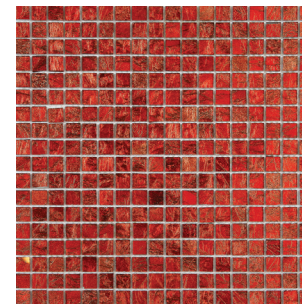

## MICRO FOLIA GLASS

**SIZE**  
11-3/4" x 11-3/4"

**PIECES PER CASE**  
10

**THICKNESS**  
1/8"

**SF PER CASE**  
9.59

**FINISH**  
Polished

**WEIGHT PER PIECE**  
1.5 lbs.

**APPLICATION**  
Interior Vertical Surfaces Only  
Wet/Dry  
Not Suitable for Pools  
No Direct Sunlight

**FORMAT**  
Offset Mesh-Mounted Mosaic

Winter Birch 9103

Borage 9105

Silvermound 9108

Amethys 9107

Sea Holly 9106

Harvest 9102

Hawthorn 9100