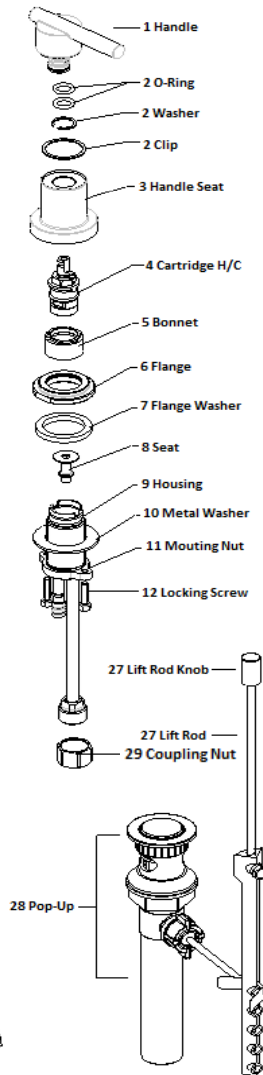

Geneva Wide Spread Lavatory Faucet . SPARE PARTS

525741
Chrome

525733
Satin Nickel

No.	Name	525741		525733	
		Order Code	List Price	Order Code	List Price
1	Handle				
2	O-Ring	908111	\$1.81	908111	\$1.81
	Washer				
	Clip				
	Rubber Washer				
	Metal Washer				
	Fixer				
	O-Ring				
3	Handle Seat				
4	Cartridge H	907519	\$9.42	907519	\$9.42
	Cartridge C				
5	Bonnet				
6	Flange				
7	Flange Washer				
8	Seat				
9	Housing				
10	Metal Washer				
11	Mounting Nut				
12	Locking Screw				
14	Washer	908061	\$5.33	908079	\$5.49
	Aerator Insert				
	Aerator Shell				
15	Spout Seat				
16	Nut				
17	O-Ring				
18	Hose				
19	Spout Base				
20	Screw				
21	Washer				
22	O-Ring				
23	Tube				
24	Nut				
25	Long Shank				
26	Quick Connect Housing	907824	\$7.81	907824	\$7.81
27	Lift Rod Knob				
	Lift Rod				
28	Pop-Up	529958	\$12.89	528000	\$12.89
29	Coupling Nut				