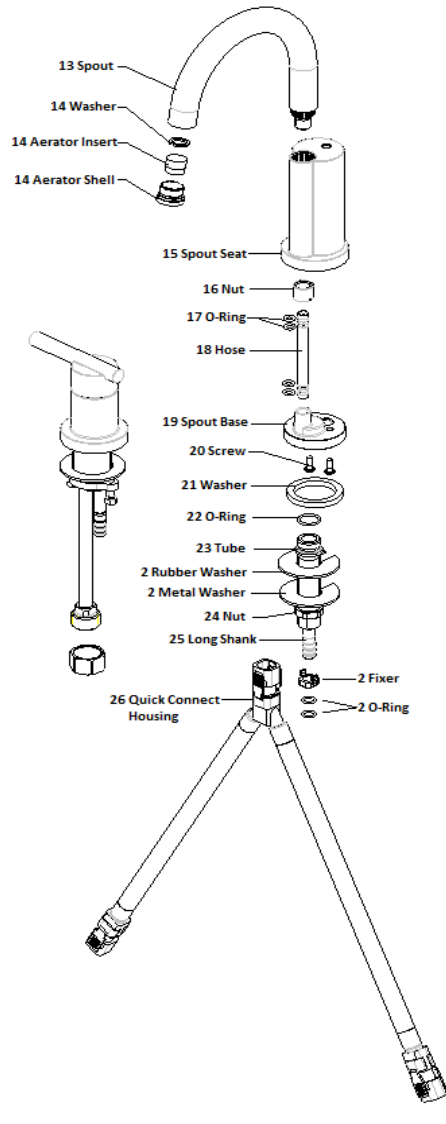

Geneva Wide Spread Lavatory Faucet . SPARE PARTS

525741
Chrome

525733
Satin Nickel

No.	Name	525741		525733	
		Order Code	List Price	Order Code	List Price
1	Handle				
2	O-Ring	908111	\$1.81	908111	\$1.81
	Washer				
	Clip				
	Rubber Washer				
	Metal Washer				
	Fixer				
	O-Ring				
3	Handle Seat				
4	Cartridge H	907519	\$9.42	907519	\$9.42
	Cartridge C				
5	Bonnet				
6	Flange				
7	Flange Washer				
8	Seat				
9	Housing				
10	Metal Washer				
11	Mounting Nut				
12	Locking Screw				
14	Washer	908061	\$5.33	908079	\$5.49
	Aerator Insert				
	Aerator Shell				
15	Spout Seat				
16	Nut				
17	O-Ring				
18	Hose				
19	Spout Base				
20	Screw				
21	Washer				
22	O-Ring				
23	Tube				
24	Nut				
25	Long Shank				
26	Quick Connect Housing	907824	\$7.81	907824	\$7.81
27	Lift Rod Knob				
	Lift Rod				
28	Pop-Up	529958	\$12.89	528000	\$12.89
29	Coupling Nut				