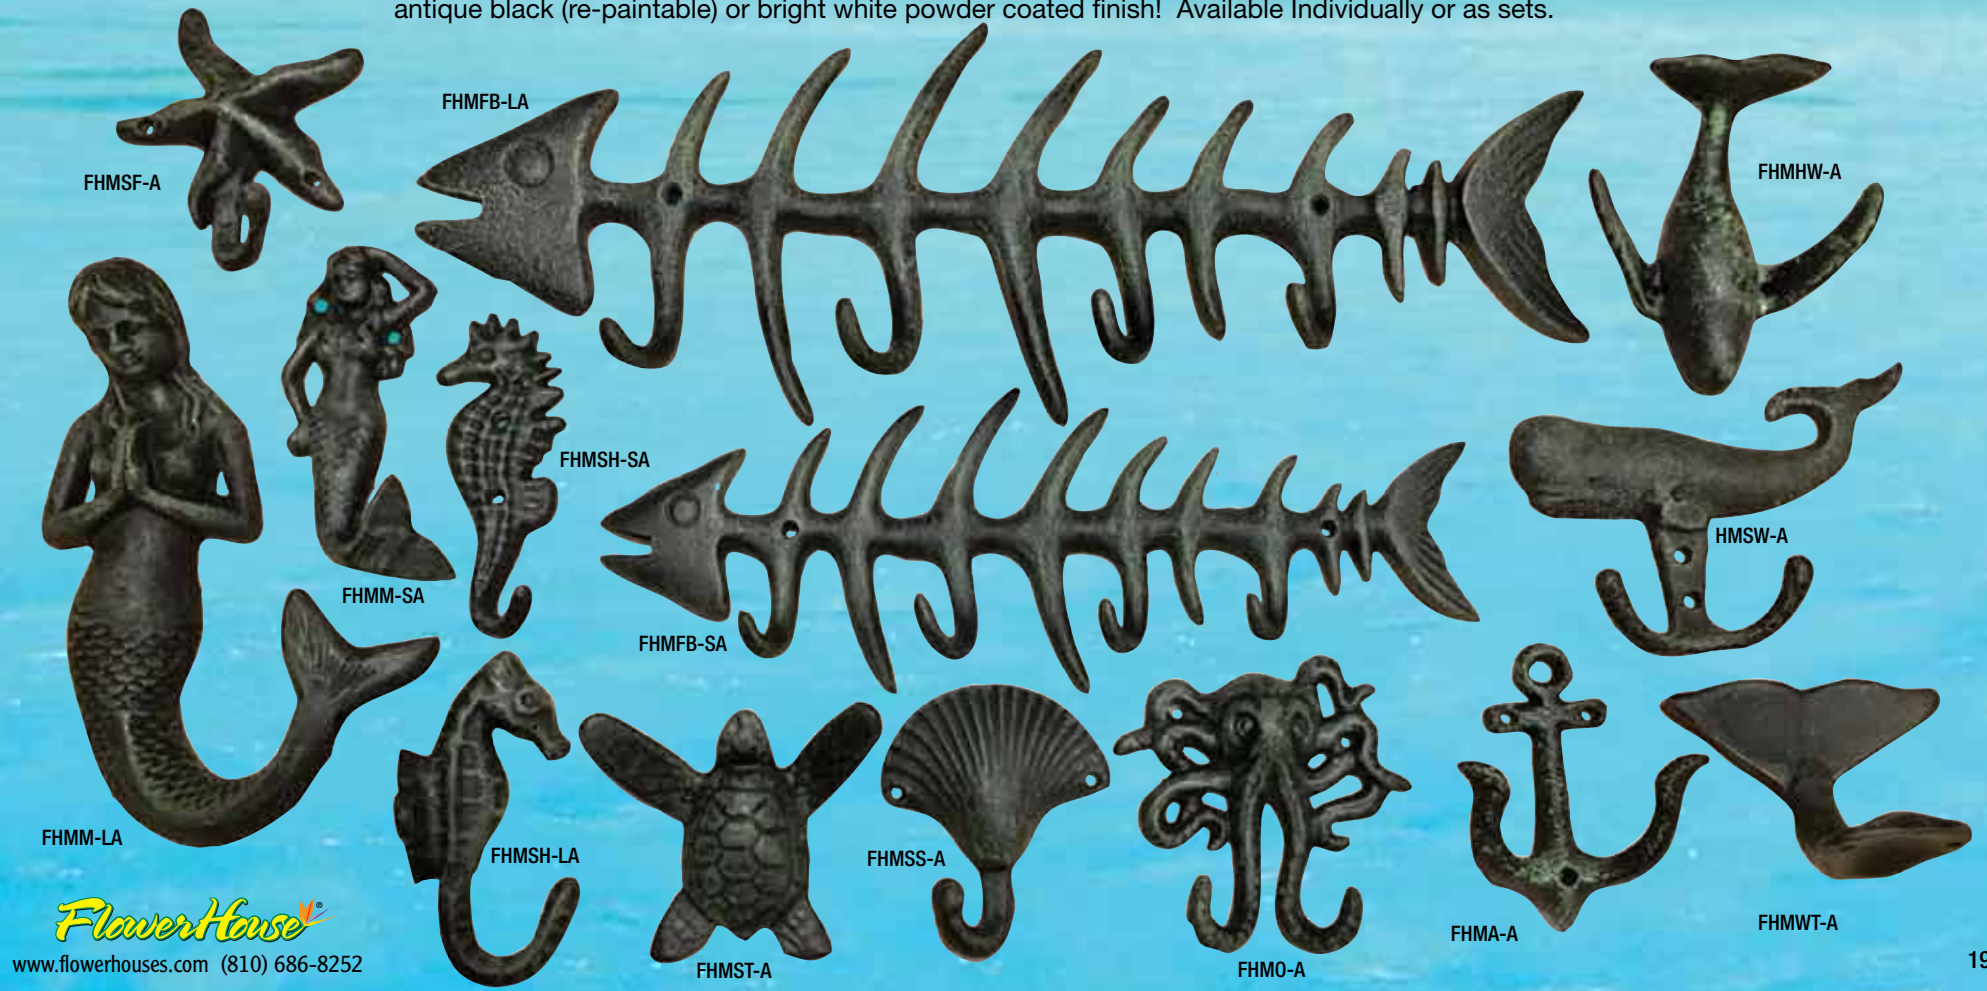

FlowerHouse
www.flowerhouses.com (810) 686-8252