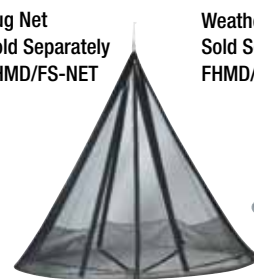

Weather Cover Sold Separately FHMD/FS-CVR