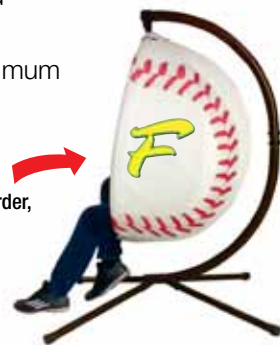

Baseball Chair

- Football Chair:
  Chair: 49"h x 38"w x 23"d
  Cushion: 35.5" x 35.5"
  Stand: 67"h
- Baseball Chair:
  Chair: 43"h x 43"w x 23"d
  Cushion: 35.5" x 35.5"
  Stand: 45.5"h
- Arrives in one manageable box with both chair and stand included.
- 400 lb/136 kg Maximum weight limit.

Custom team printing available by special order, 50 piece minimum. Inquire by email.

PRODUCT NAME	MODEL#	PART SIZE H x W x D(INCHES)	WEIGHT LBS
Football Chair	FHFB100	66 x 50 x 24	65
Baseball Chair	FHBB100	66 x 50 x 24	65