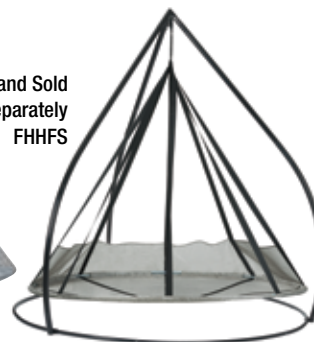

Free Sun-fade / Dirt Cover included with your Blooming Lounge to protect it from harsh elements when not in use.

Bug Net Sold Separately FHMD/FS-NET

Weather Cover Sold Separately FHMD/FS-CVR

Stand Sold Separately FHHFS

Custom printing available  
50 minimum  
Inquire by email

Rose Lounge  
84"/213 cm Dia.  
x 72"/106 cm High

Sunflower Lounge  
84"/213 cm Diameter x 72"/106 cm High

Butterfly Lounge  
84"/213 cm Diameter  
x 72"/106 cm High