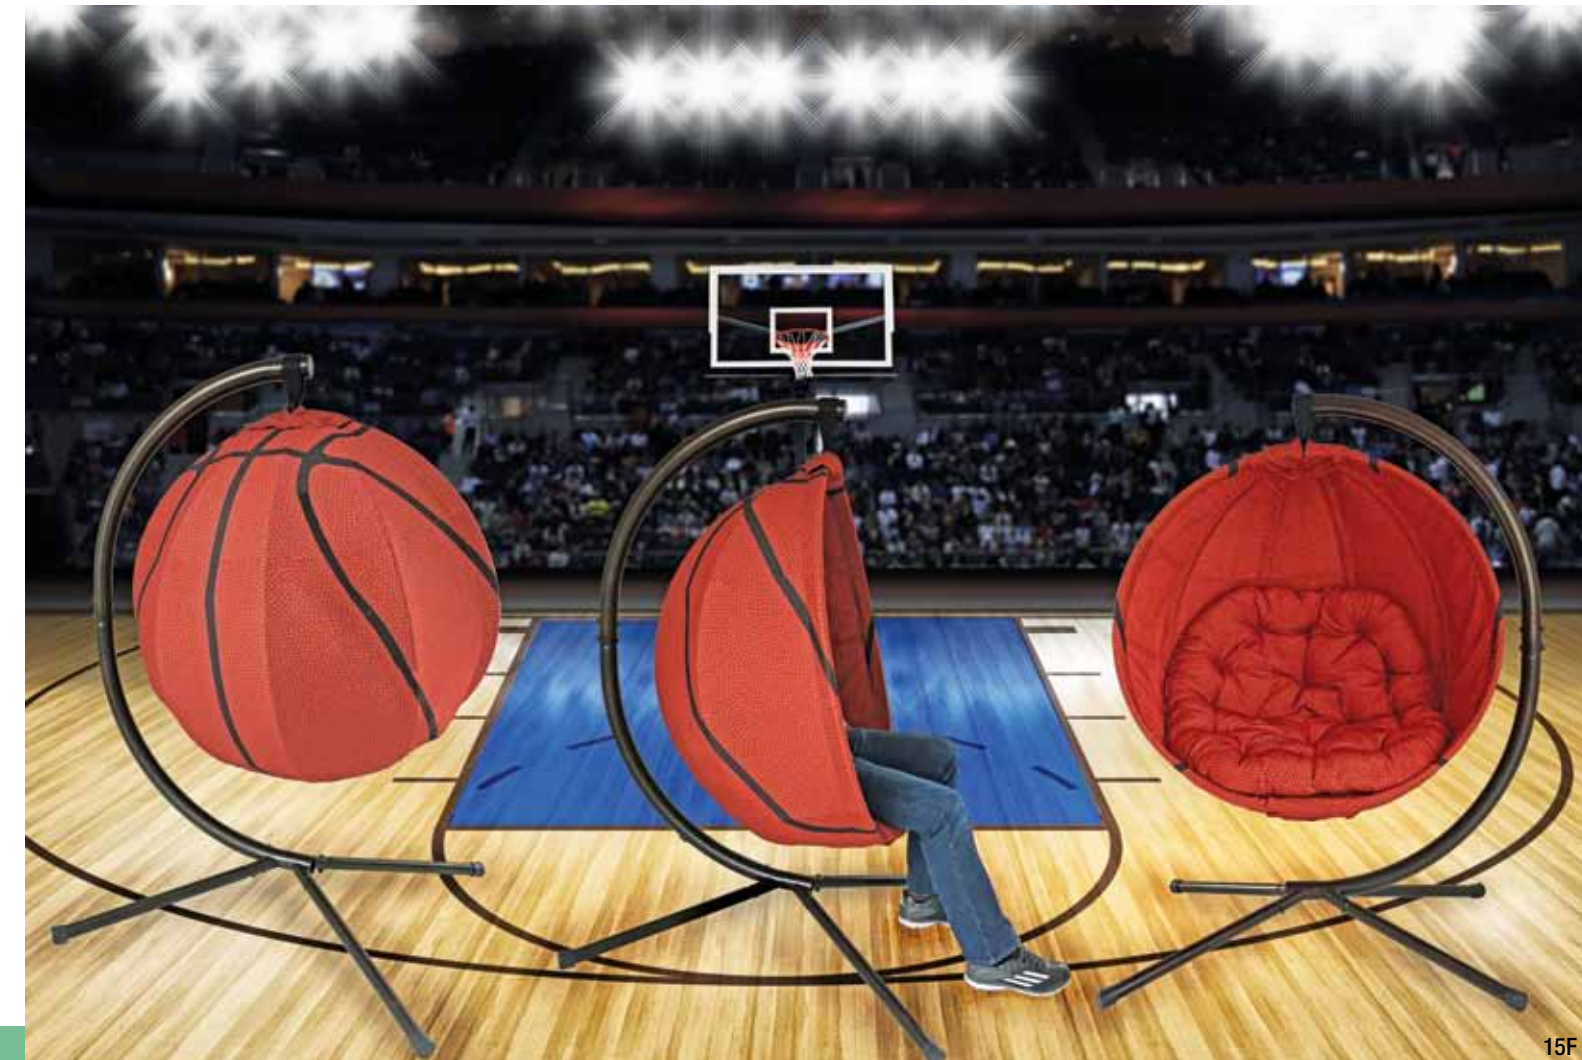

FlowerHouse

www.flowerhouses.com (810) 686-8252