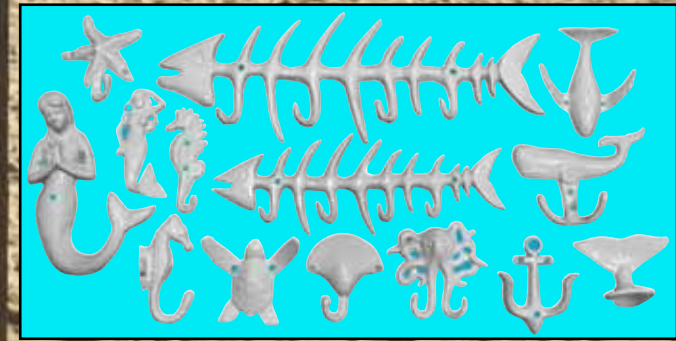

# Maui Sea Life Hooks

PRODUCT NAME MAUI SEA LIFE HOOK	MODEL#	PART SIZE (INCHES/CM)
STAR FISH-Antique	FHMSF-A	4.25x4"/ 11x10cm
STAR FISH-White	FHMSF-W	4.25x4"/ 11x10cm
MERMAID Large-Antique	FHMM-LA	9x6"/ 23x16cm
MERMAID Large-White	FHMM-LW	9x6"/ 23x16cm
MERMAID Small-Antique	FHMM-SA	5.5x2"/14x5cm
MERMAID Small-White	FHMM-SW	5.5x2"/14x5cm
FISH BONES Large-Antique	FHMFB-LA	18.5"x6"/47x16cm
FISH BONES Large-White	FHMFB-LW	18.5"x6"/ 47cmx16cm
FISH BONES Small-Antique	FHMFB-SA	14"x4.75"/ 35x12cm
FISH BONES Small-White	FHMFB-SW	14"x4.75"/35x12cm
SEA HORSE Large-Antique	FHMSSH-LA	5.25x2"/ 13x5cm
SEA HORSE Large-White	FHMSSH-LW	5.25x2"/ 13x5cm
SEA HORSE Small-Antique	FHMSSH-SA	5x2"/ 12x5cm
SEA HORSE Small-White	FHMSSH-SW	5x2"/ 12x5cm
SEA TURTLE -Antique	FHMST-A	4x4.25"/ 10x11cm
SEA TURTLE-White	FHMST-W	4x4.25"/ 10x11cm
SEA SHELL -Antique	FHMSS-A	4x3.5"/ 10.5x9cm
SEA SHELL-White	FHMSS-W	4x3.5"/ 10.5x9cm
OCTOPUS-Antique	FHMO-A	4x4.5"/10.5x11.5cm
OCTOPUS-White	FHMO-W	4x4.5"/10.5x11.5cm
HUMPBACK-Antique	FHMHW-A	5.25x4.5"/ 13x11.5cm
HUMPBACK-White	FHMHW-W	5.25x4.5"/ 13x11.5cm
SPERM WHALE-Antique	FHMWS-A	6.5x4.25"/ 16.5x11cm
SPERM WHALE-White	FHMWS-W	6.5x4.25"/ 16.5x11cm
ANCHOR-Antique	FHMA-A	4.25x3.75"/11x9.5cm
ANCHOR-White	FHMA-W	4.25x3.75"/11x9.5cm
WHALE TAIL-Antique	FHMWT-A	3.5x4.25"/9x11cm
WHALE TAIL-White	FHMWT-W	3.5x4.25"/9x11cm