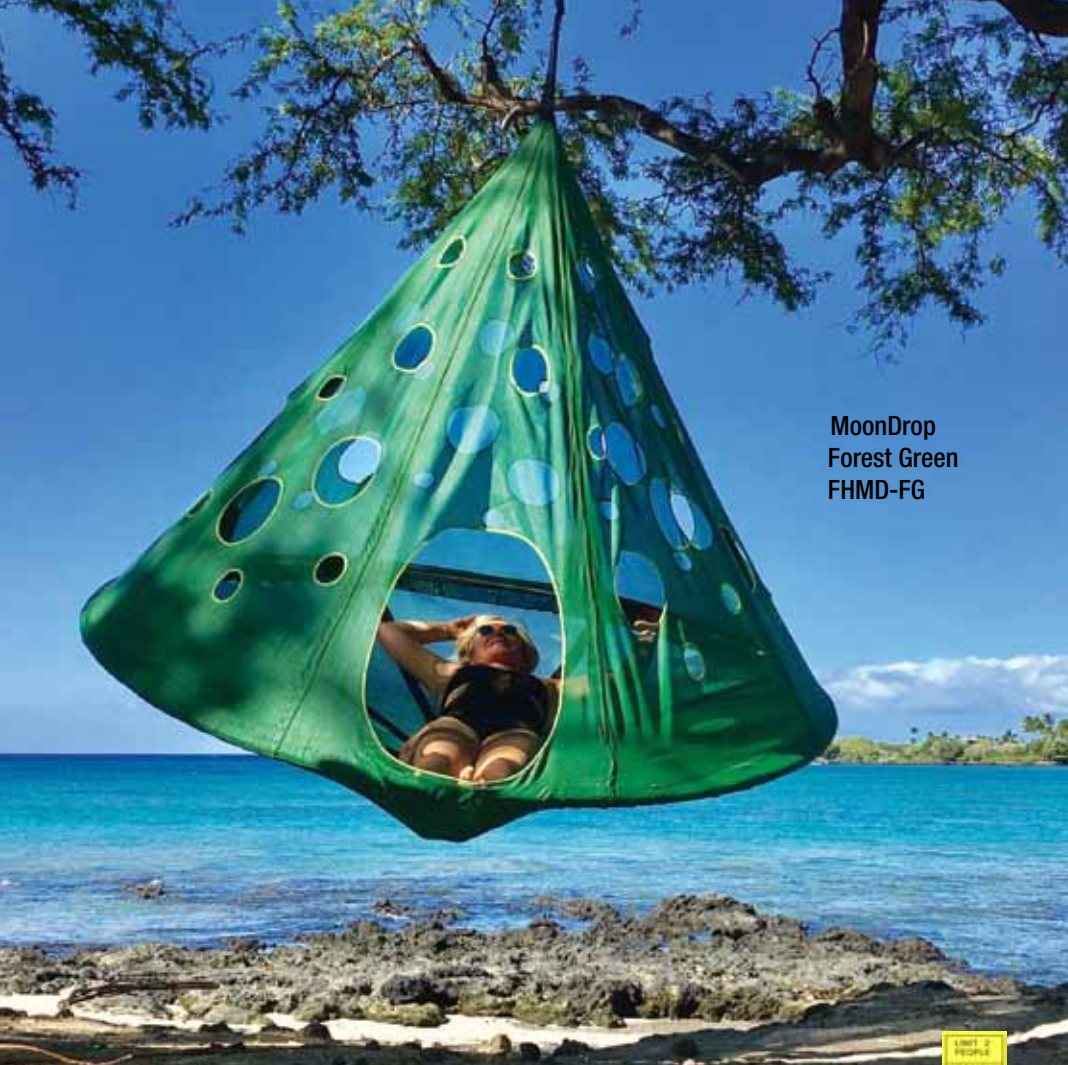

**MoonDrop
Forest Green
FHMD-FG**