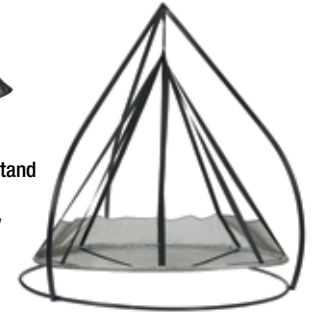

Flying Saucer

84"/213 cm Diameter
x 72"/182cm High

www.flowerhouses.com (810) 686-8252

Flying Saucer Features:

- Flying Saucer Hanging Bed/Chair by FlowerHouse
- Relaxing and Fun Indoor/Outdoor Multi-Use Hanging Bed
- Durable, Breathable, Washable UV Protected Mesh Fabric
- 450 lb/204 kg maximum weight limit
- Includes:
  - Flying Saucer Hanging Bed/Chair
  - Durable Multi-use Duffel Bag
  - Stainless steel screw closure locking carabineer
  - Strong Steel Ring Support
  - 26 feet/8 meters of heavy duty rope
  - Free Bug Net

Flying Saucer Bug Net FHMD/FS-NET Included

Flying Saucer Weather Cover also available Sold Separately FHMD/FS-CVR

Flying Saucer Stand also available Sold Separately FHHFS

Also available Flying Saucer and Stand Combo Kit. Includes:

- Flying Saucer
- Stand for Flying Saucer
- Bug Net and Weather Cover
- Durable Multi-use Duffel Bag
- Stainless steel screw closure locking carabineer
- Strong Steel Ring Support
- 26 feet/8m of heavy duty rope
- Shipping Box Size: 45" x 15" x 11"

PRODUCT NAME	MODEL#	PART SIZE HxD (INCHES)	WEIGHT LBS
FLYING SAUCER	FHFSSVR	84" x 72"	22
BUG NET INCLUDED	FHMD/FS-NET	84" x 72"	1
WEATHER COVER	FHMD/FS-CVR	84" x 72"	1
STAND	FHHFS	95" x 95"	60
FS COMBO KIT BOX	FHFSSVR-SET	95" x 95"	97

Custom colors available by special order, 50 minimum. Inquire by email.

LIMIT 2 PEOPLE
DO NOT JUMP