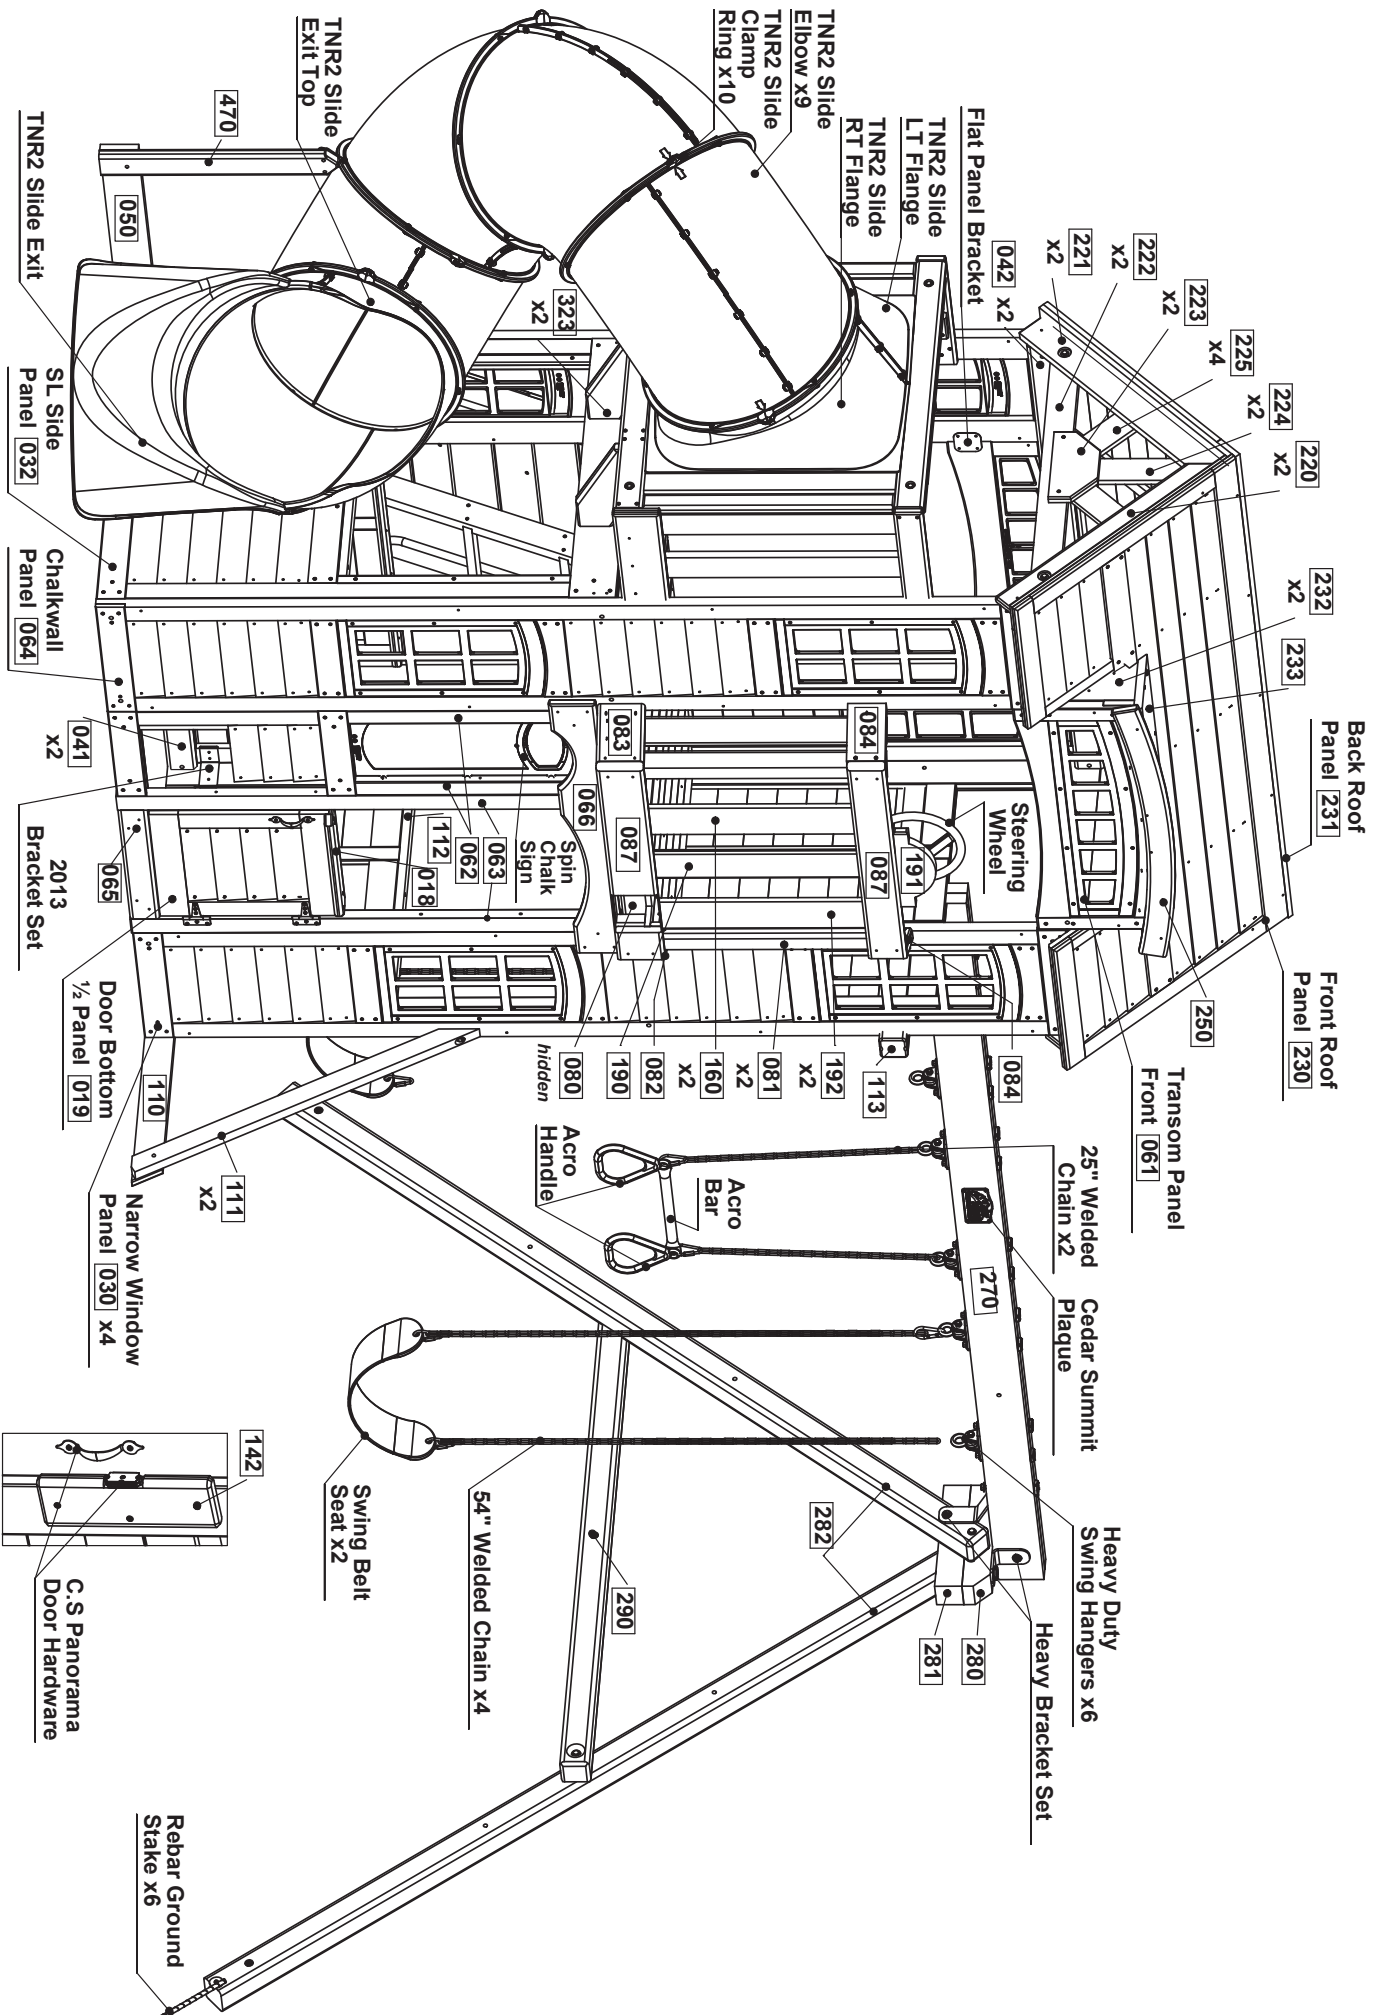

PARTS IDENTIFICATION - FRONT

Part Identification (Reduced Part Size)

4pc. - **225** - Gable Board A FSC 1 x 4 x 10-15/16" - Box 4 - 4638613

2pc. - **224** - Centre Gable Board FSC 1 x 4 x 16 1/8" - Box 4 - 4638612

1pc. - **026** - Board Access FSC 1 x 4 x 22 1/8" - Box 2 - 4638513

2pc. - **180** - Wall Board FSC 1 x 4 x 26 1/2" - Box 4 - 4638039

1pc. - **333** - Crowsnest Floor FSC 1 x 4 x 36 1/2" - Box 4 - 4638635