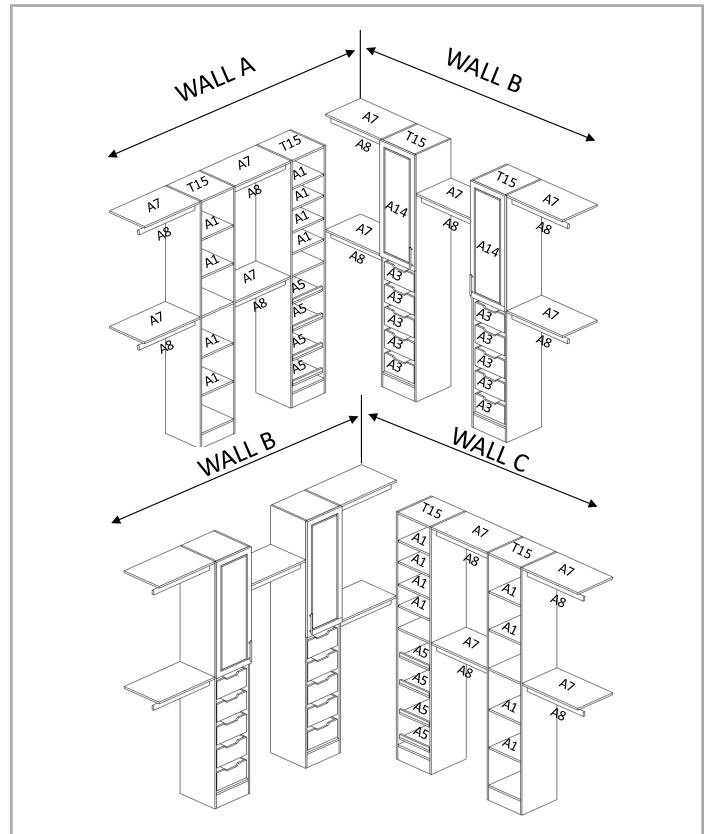

ASSEMBLY GUIDE

Walk-In 90"-150" X 75"-165"
WU150x165

Some A1 Shelves behind doors. This Kit consists of 47 cartons, they are as follows:

QUANTITY	IDENTIFIER	DESCRIPTION
10	A1	Adjustable Shelf Pack for 15" Wide Utility Tower or Wall Cabinet
4	A5	Slide Out Shelf Pack for 15" Wide Utility Tower or Wall Cabinet
6	T15	15" W x 84" H x 15" D Utility Tower
13	A8	45" Long Closet Hang Rod
2	A14	15"W x 40"H Door Pack for T15 Utility Towers
10	A3	Rollout Tray (Drawer Kit) for 15" Wide Utility Tower or Wall Cabinet
13	A7	45" Long Closet Shelf Kit