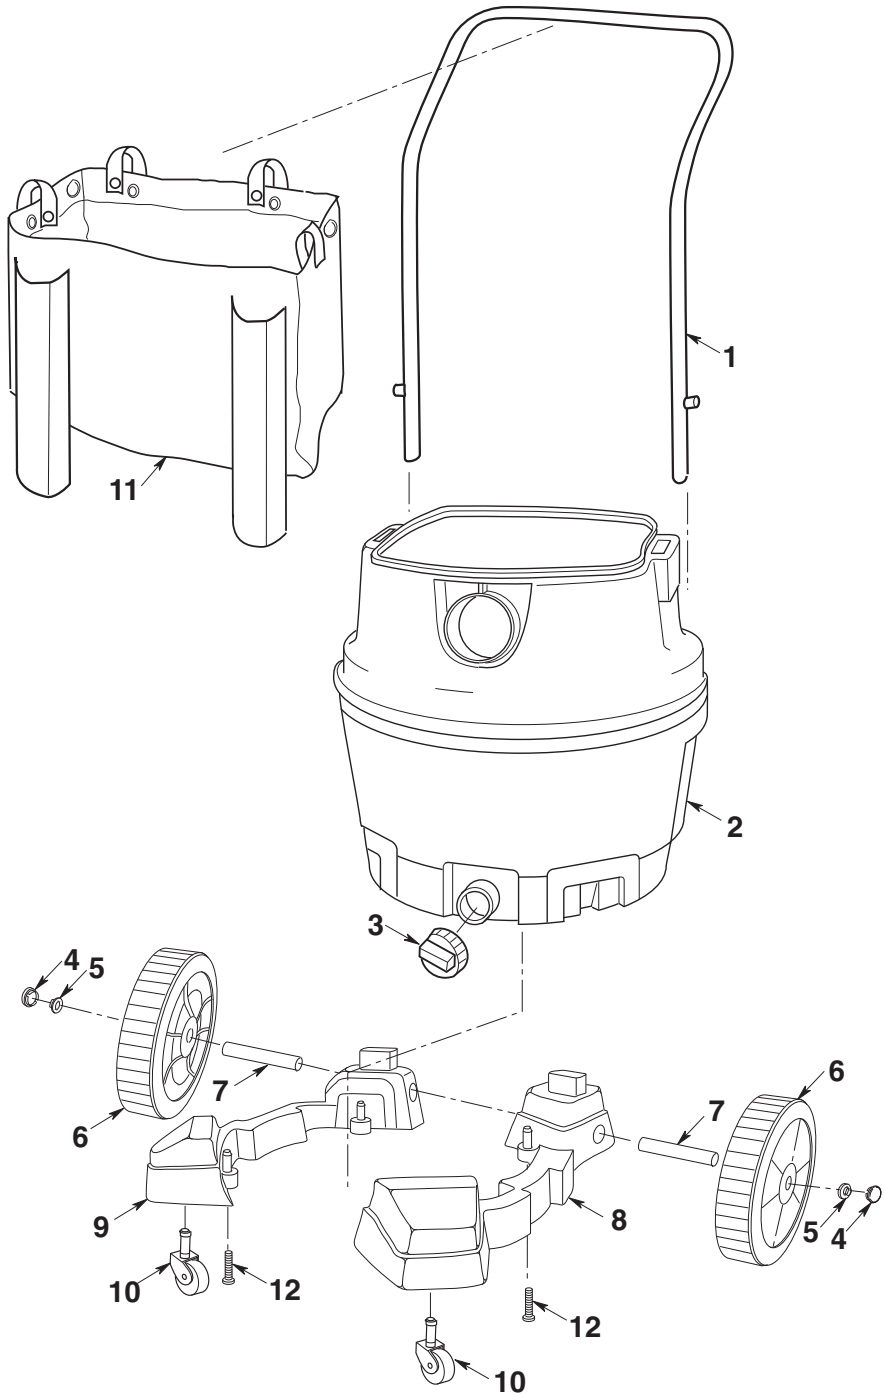

Repair Parts

---

14 & 16 Gallon Wet/Dry Vac Stock Numbers RV2400A (Model RV24000) or RV2600B (Model RV26000)

RIDGID parts are available through the local RIDGID distributor

Always order by Part Number - Not by Key Number

▲ WARNING: To reduce the risk of injury from electrical shock, unplug power cord before servicing the electrical parts of the Wet/Dry Vac.

Key No.	RV2400A Part No.	RV2600B Part No.	Description
1	830686	830686	Handle
2	830683-1	830683	Dust Drum Assembly
3	73185	73185	Drain Cap
4	830611	830611	Wheel Cap
5	813836-1	813836-1	Cap Nut 1/2"
6	830682	832190	8" Wheel Assembly (Includes Key No. 4 and 5)
7	831024	831024	Shaft
8	830576	830576	Caddy, Right
9	830577	830577	Caddy, Left
10	832123	832123	Caster
11	830597-2	831668-1	Tote
12	820563-5	820563-5	Screw Type "AB" #10 x 1-3/4"
13	509944	509944	Bag of Loose Parts (Not Illustrated) (Includes Key No. 4, 5, 10 and 12)

Repair Parts (continued)

RIDGID parts are available on-line at www.ridgidparts.com