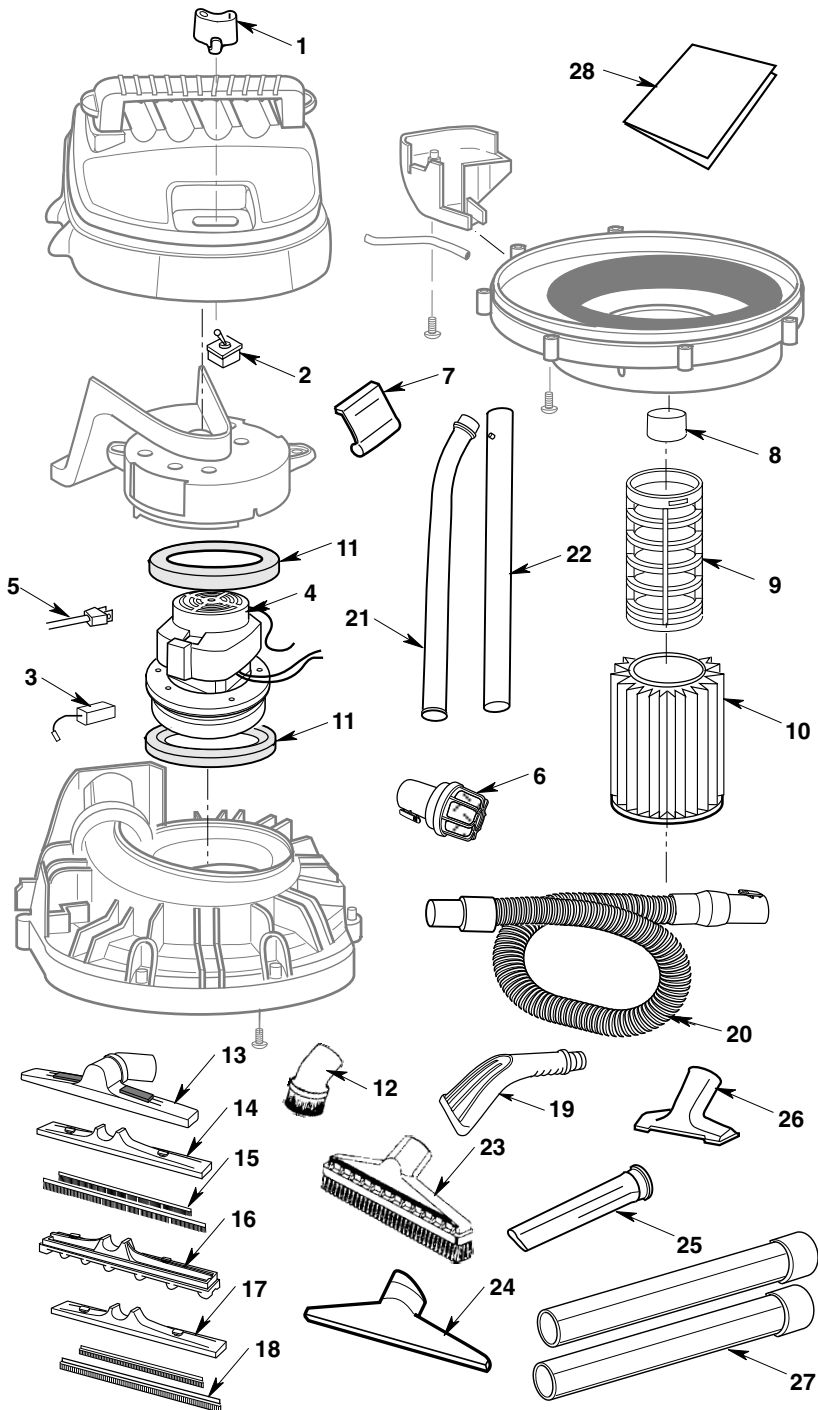

Repair Parts

14 & 16 Gallon Wet/Dry Vac Stock Numbers RV2400A (Model RV24000) or RV2600B (Model RV26000)

RIDGID parts are available through the local RIDGID distributor

Always order by Part Number - Not by Key Number

▲ WARNING: To reduce the risk of injury from electrical shock, unplug power cord before servicing the electrical parts of the Wet/Dry Vac.

Key No.	RV2400A Part No.	RV2600B Part No.	Description
1	830564	830564	Actuator, Switch
2	73180	73180	Switch, Toggle
3	822374-8	822374-8	Motor Brush
4	831567	831567	Motor Assembly
5	831657	831657	Cord Assembly
6	VT2525	VT2525	Muffler/Diffuser
7	826387	826387	Drum Latch
8	509488	509488	Float
9	823201-3	823201-3	Filter Cage
10	VF5000	VF5000	Qwik Lock™ Three-Layer Filter
11	827415	827415	Motor Gaskets (2)
12	—	VT1785	Dusting Brush
13	—	832077	Multi-Nozzle Body
14	—	832079	Floor Brush Insert
15	—	832212	Replacement Floor Brush Inserts (set of long & short brushes)
16	—	832080	Carpet Insert
17	—	832078	Squeegee Insert
18	—	832213	Replacement Squeegee Inserts (set of long & short rubber squeegees)
19	—	831451	Claw Nozzle
20	831337-7	831337-6	Tug-A-Long Hose
21	—	832068	Extension Wand Upper (metal)
22	—	832069	Extension Wand Lower (metal)
23	VT2514	—	Floor Brush
24	VT2510	—	Wet Nozzle
25	VT2502	VT1786	Crevice Tool
26	VT2509	—	Utility Nozzle
27	VT2508	—	Extension Wands
28	SP6729	SP6729	Owner's Manual

Repair Parts (continued)

RIDGID parts are available on-line at www.ridgidparts.com