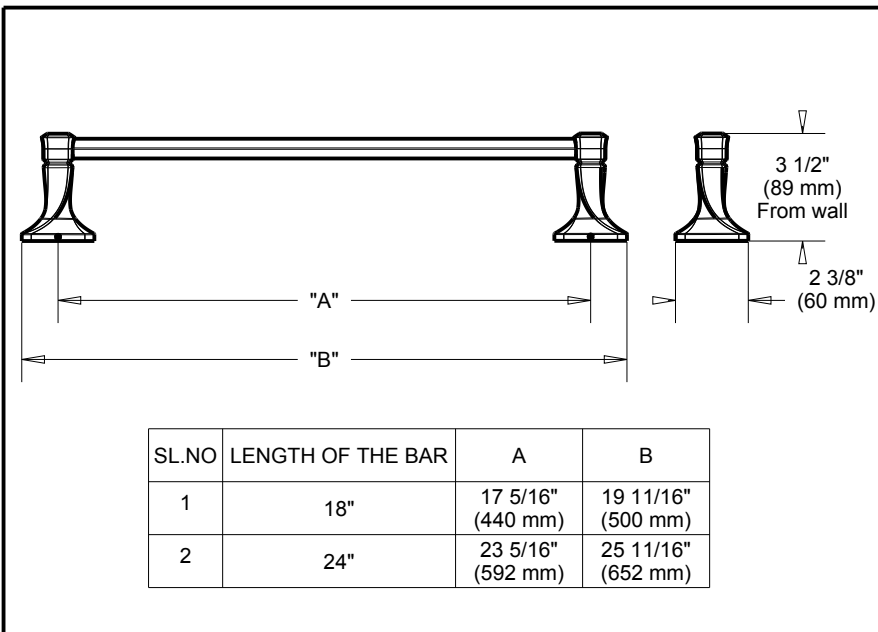

ACCESSORIES

- Napier™ Bath Collection
- Towel Bar

Submitted Model No.: _____

Specific Features: _____

STANDARD SPECIFICATIONS:

- Wood blocking is preferable behind all wall surfaces. If wood blocking is not available, the following fasteners are suggested: Tile/Masonry-Plastic or lead Anchors Plaster/drywall-Toggle bolts.
- Mounting hardware and mounting template included with product.