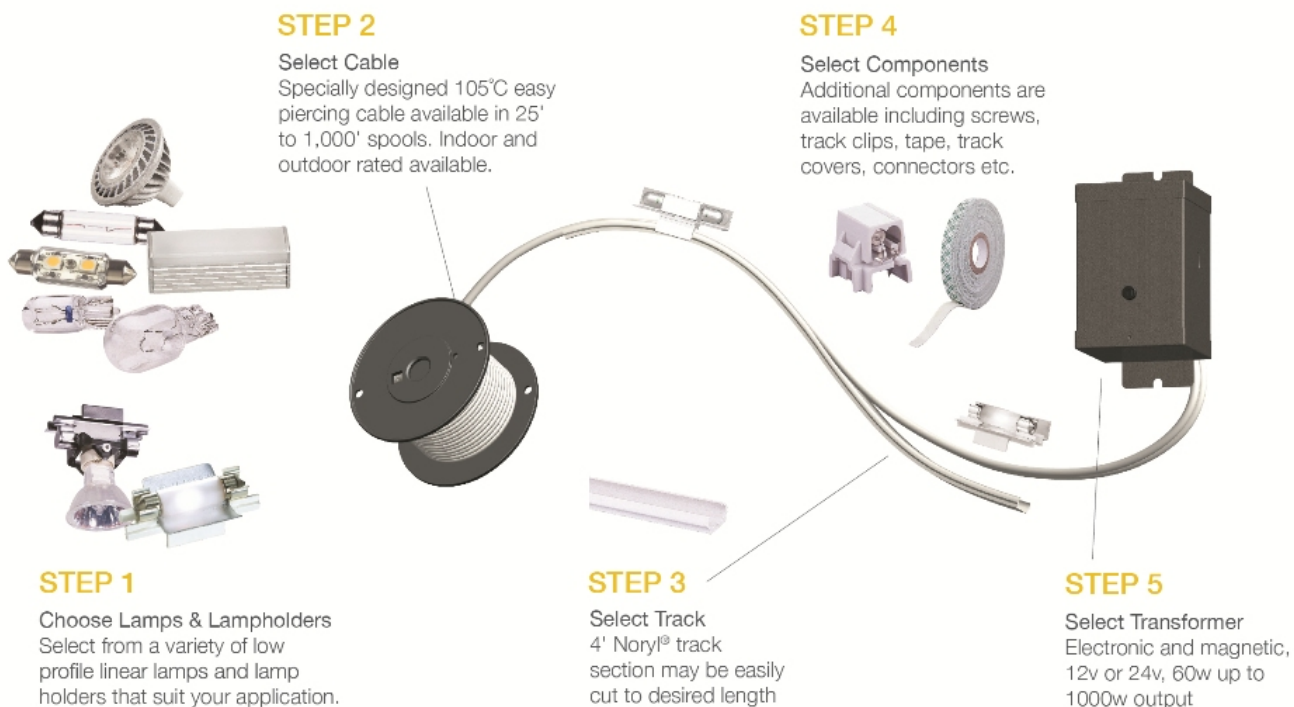

Job Name:		Item Number:	
Specifier Name:		Sales Agency:	
Specifier Contact:		Agency Contact:	
Fixture Type:		Comments:	
Quantity:		Approval:	

**50 Pack of Lx Track Mounting Screws**

L: 3/8"

**Description**

3/8" long #4 Phillips flat head screws for attaching 9874 or 9435 track or 9443 track/fascia panel to surface. Each box contains 50 screws.

**Specifications**

Item Number	9862
Dimensions	L: 3/8"

**Shipping Information:**

Package Type	Product #	Quantity	UPC	Length	Width	Height	Cube	Weight	UPS Ship
Individual	9862	1	785652986208	2.75	1.75	1	0.003	0.1	Yes
Master Pack		180	10785652986205	12.5	12	14	1.215	16.3	Yes

**Component Diagram:**