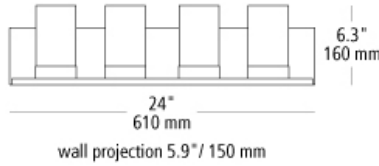

granada 4 bath

DESCRIPTION

The Granada bath light by LBL Lighting features a gently arching base accentuated by frosted cylindrical shades, each shade provides softly diffused light into any bathroom space. Two current trend finishes, Satin Nickel and Bronze, further enhance this sophisticated bath light. The Granada is available in a 5-Light or 4-Light version and is compatible with any medium base lamp, making lamp replacement a breeze. Scaling at 10" in length and 2.85" in height the Granada is ideal for completing any bathroom vanity lighting application. The Granada is fully dimmable with an electronic low-voltage dimmer, perfect for creating the desired ambiance in your special space. Available with or without lamp. E26 medium base sockets 60w max. LED version includes (4) 10 watt 2508 total delivered lumens 90CRI 2700K LED A19. Dimmable with a low-voltage electronic dimmer. Mounts upward only. 120v.

WEIGHT

7-7.5lb / 3.18-3.4kg ±

bronze

satin nickel

ORDERING INFORMATION

model	color	finish	lamp
BA1048	frost glass	BZ bronze SC satin nickel	No Lamp LED927 (4) E26 LED A19 10W 90 CRI 2700K 120V (T20/T24)

FIXTURE TYPE: _____ JOB NAME: _____ NOTES: _____ _____ _____
--