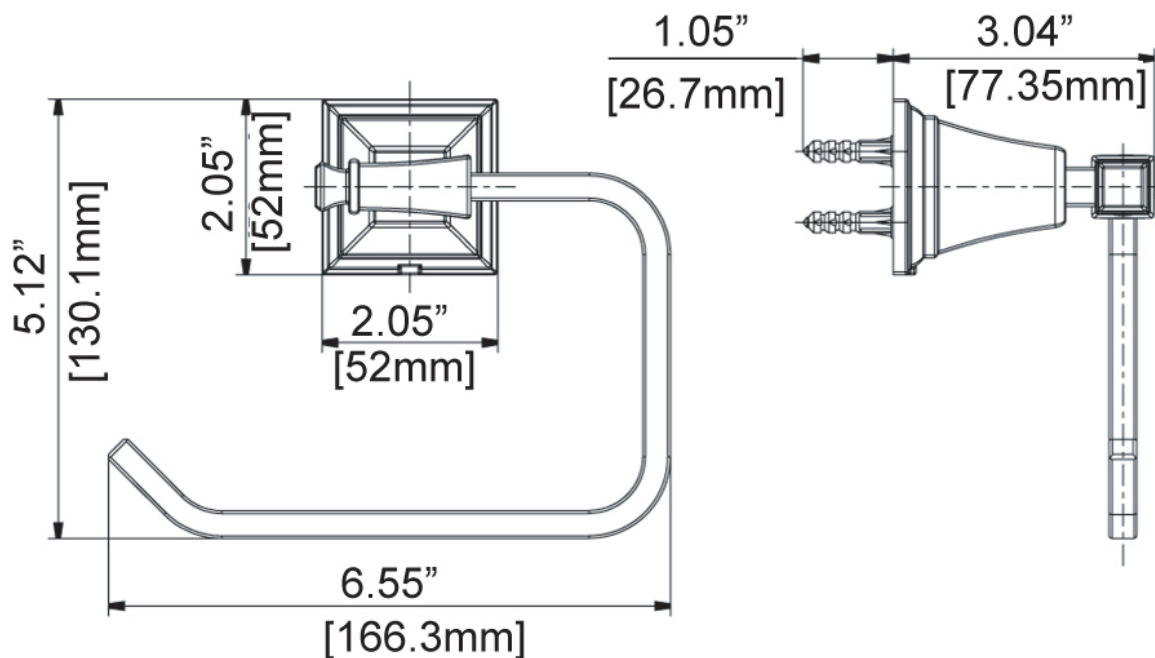

### DIMENSIONS:

 NOTE: 1. All dimensions are in inches (millimeters) unless otherwise specified and are subject to change without notice.

Architect/Engineer Approval Space:

SPEAKMAN  
400 ANCHOR MILL ROAD  
NEW CASTLE, DE 19720