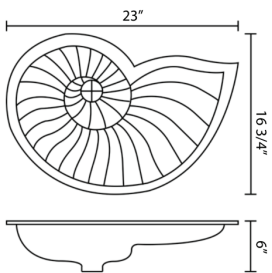

Bronze Vessel Sink

P759

23" x 16 3/4" x 6"

Our uniquely designed bronze sinks will add an element of art to any décor. Each bronze sink comes with a beautifully aged patina that will make your sink easy to care for. Our sinks are solid all the way through, giving you a strong product that will last a lifetime. Each sink is covered by a limited lifetime warranty. All undermount sinks come with a cardboard cutout template and mounting hardware.

Dimensions

Accessories

Features

Tech Specs

- Undermount Bronze Sink
- Antique finish
- One Piece Construction
- Single Bowl, Offset Drain