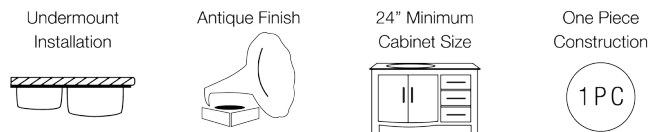

Bronze Vessel Sink

P759

23" x 16 3/4" x 6"

Our uniquely designed bronze sinks will add an element of art to any décor. Each bronze sink comes with a beautifully aged patina that will make your sink easy to care for. Our sinks are solid all the way through, giving you a strong product that will last a lifetime. Each sink is covered by a limited lifetime warranty. All undermount sinks come with a cardboard cutout template and mounting hardware.

Dimensions

Accessories

Features

Tech Specs

- Undermount Bronze Sink
- Antique finish
- One Piece Construction
- Single Bowl, Offset Drain