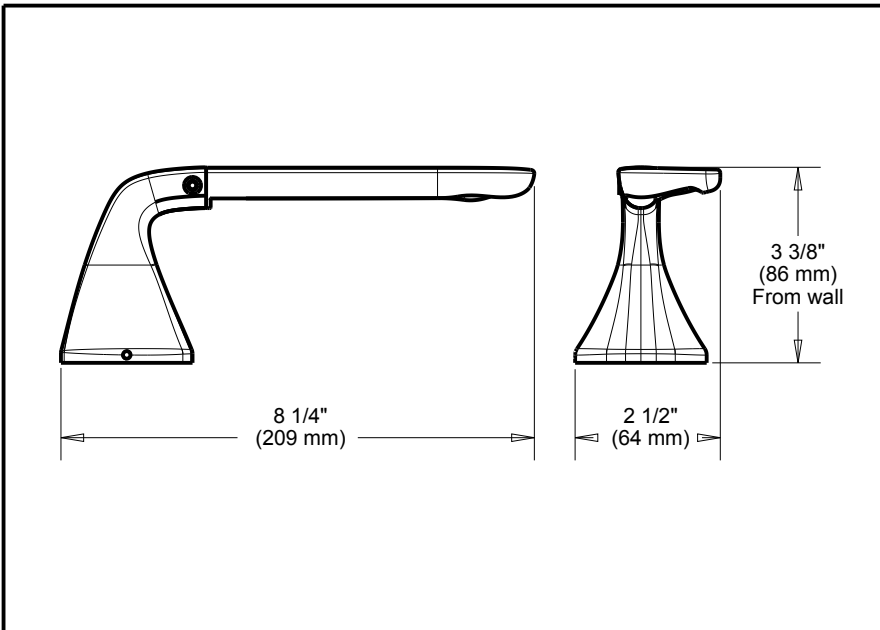

DELTA[®]

ACCESSORIES

- Tolva™ Bath Collection
- Single Arm TPH

Submitted Model No.: _____

Specific Features: _____

STANDARD SPECIFICATIONS:

- Wood blocking is preferable behind all wall surfaces. If wood blocking is not available, the following fasteners are suggested: Tile/Masonry-Plastic or lead Anchors Plaster/drywall-Toggle bolts.
- Mounting hardware and mounting template included with product.