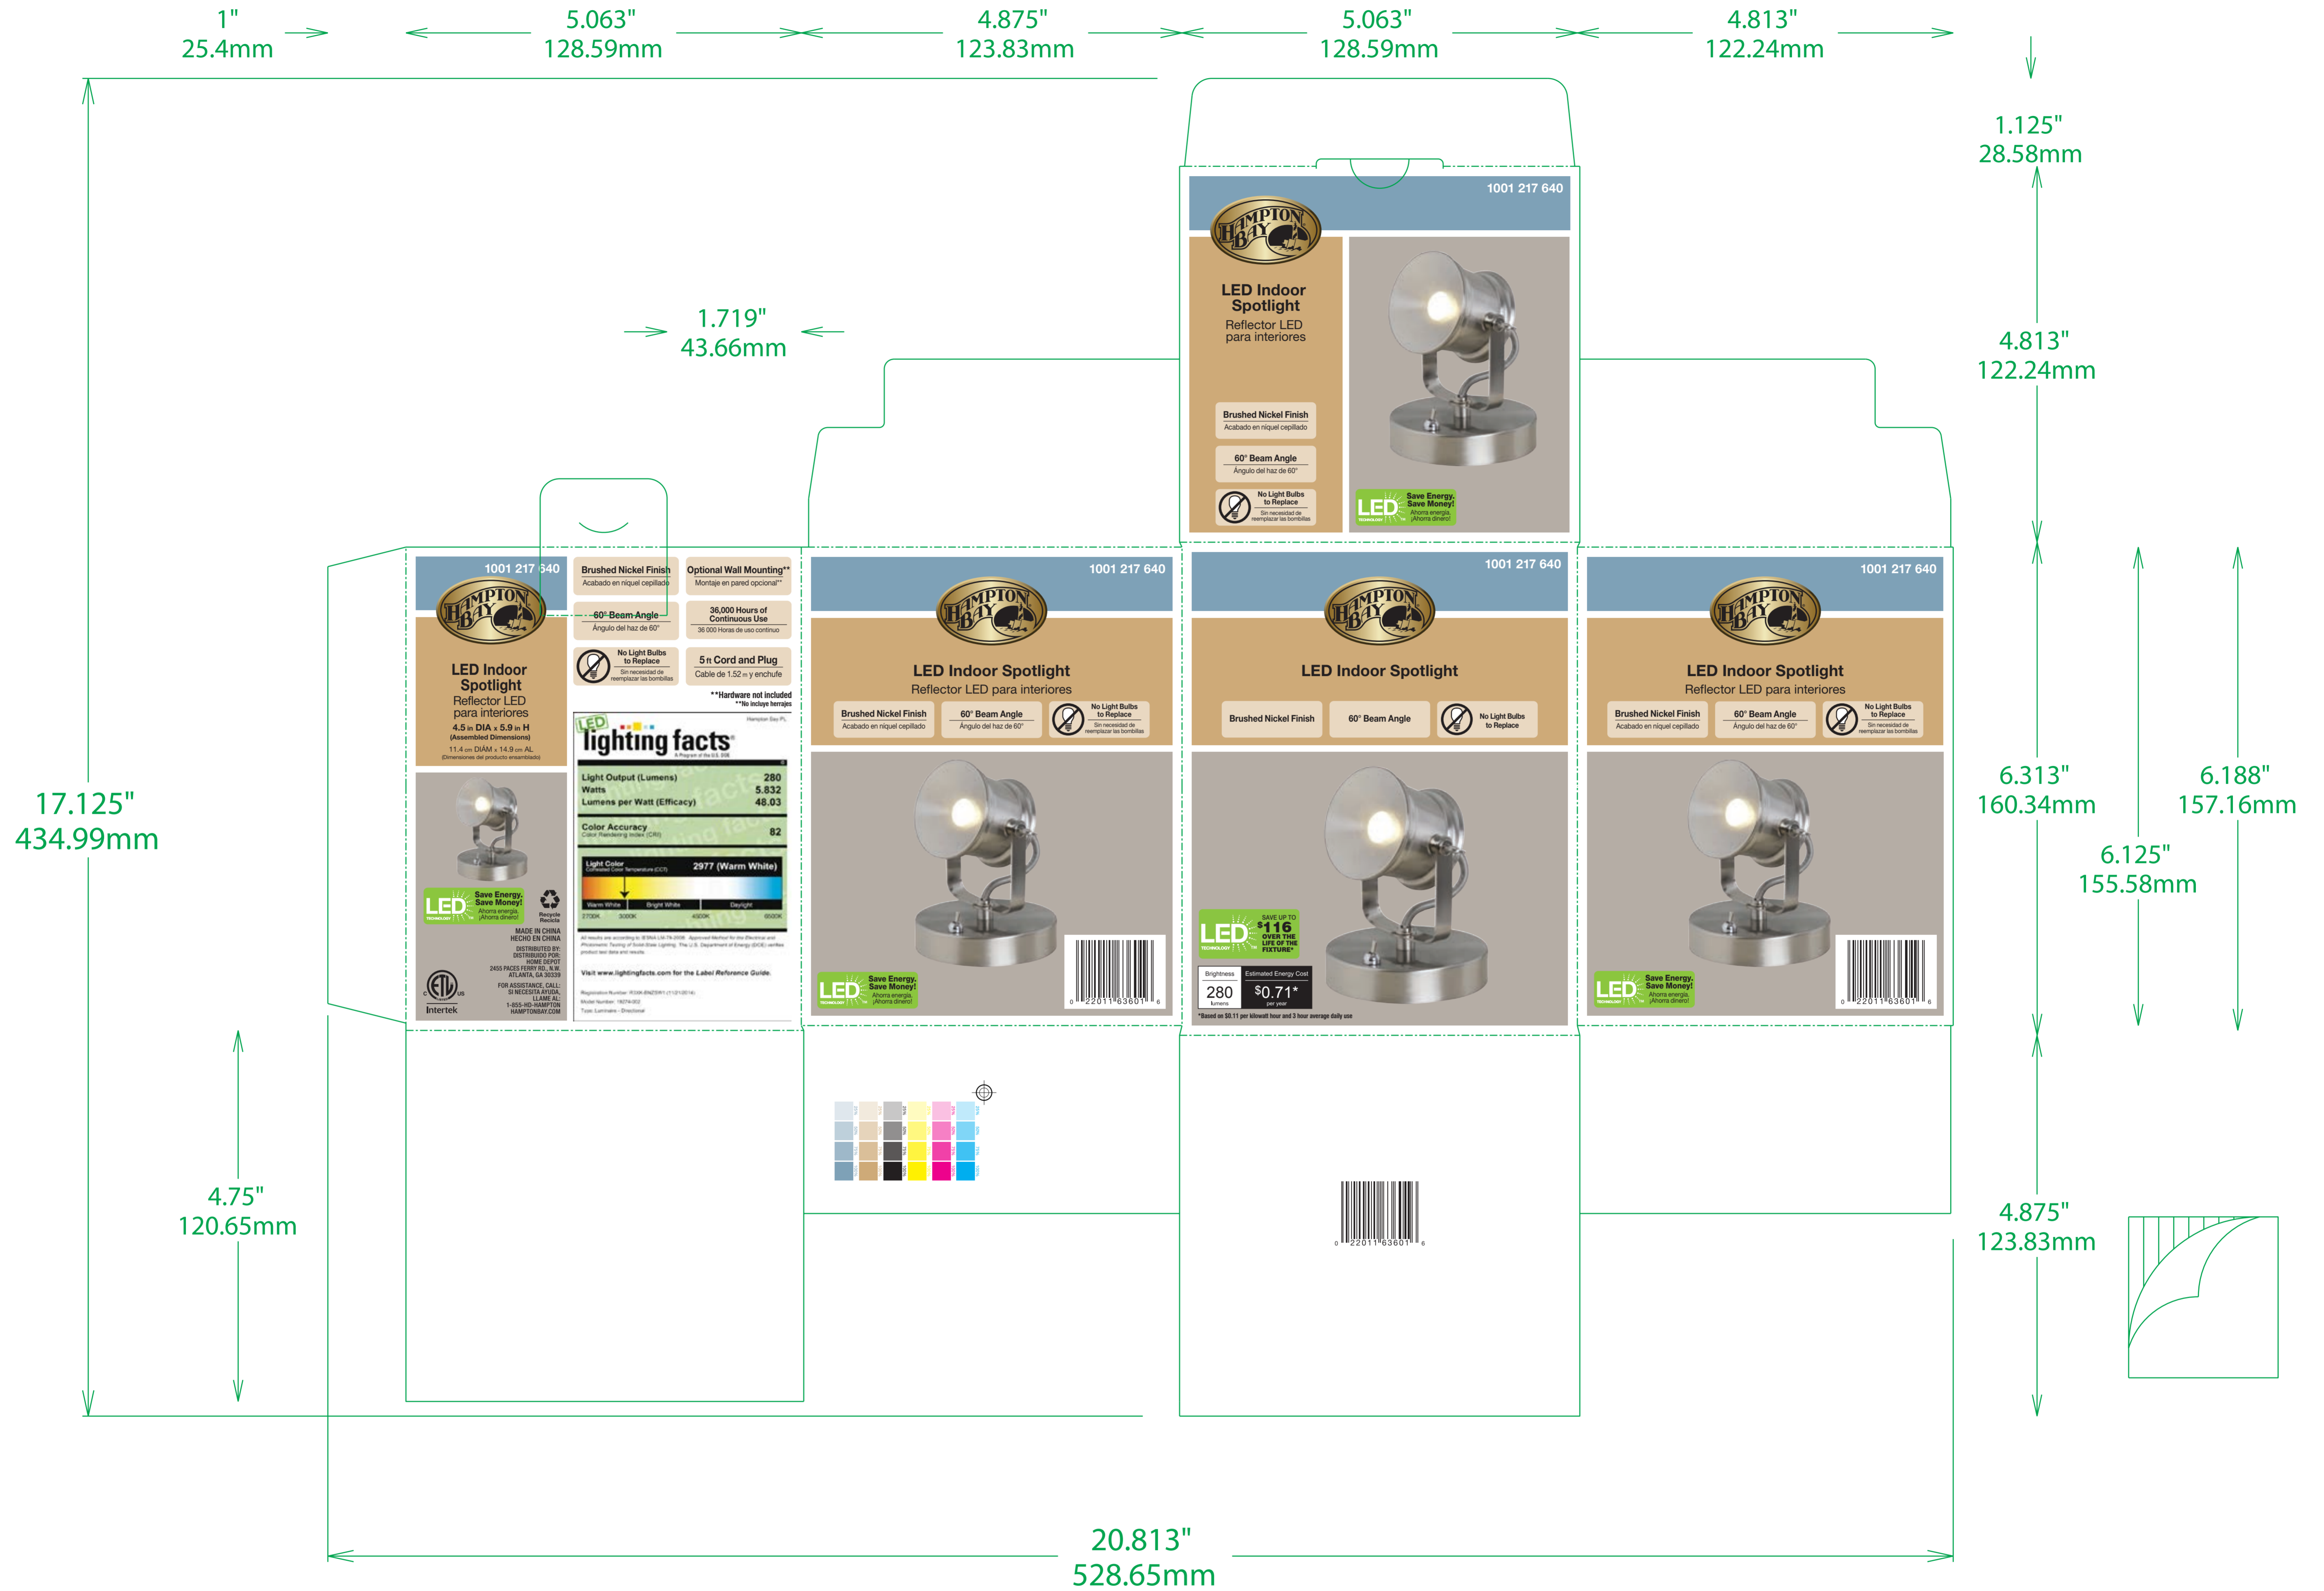

O.D. - 130.2mm x 125.4mm x 162.0mm

PACCESS PACKAGING
Die Line Actual Size - Outward View

SCALE

IN

MM

LIGHTING

BRR 23/DEC/2014 **FLEX#: 35619**

US 7465 ROUND **R04** A

1001217640

VENDOR > EVOLUTION LIGHTING

MARKET > US

BRAND > HAMPTON BAY (HB)

SUB CLASS > LIGHTS

PRODUCT > LED INDOOR SPOTLIGHT

PACKAGE > FULL LITHO BOX

ART SIZE > 100% SIZE

DIMS > AS SHOWN

MODEL # > 19274-002

PRINT DATES:

DATE	TIME	VERSION	ARTIST
10.28.2014	11:02	R 03	MS
11.12.2014	11:02	R 03	MS
12.23.2014	11:02	R 04	MS
08.01.2014	11:02	R 05	MS
09.09.2014	11:02	R 06	MS
08.03.2014	11:02	R 07	MS
08.09.2014	11:02	R 08	MS

IMPORTANT

Color control bars are required to be printed during mass production in order to provide verification of print quality, consistency and color accuracy during the post-production inspection.

在批量制作期间，需要印刷颜色控制条，以便在后期制作检查阶段检验印刷质量、一致性和颜色准确性。