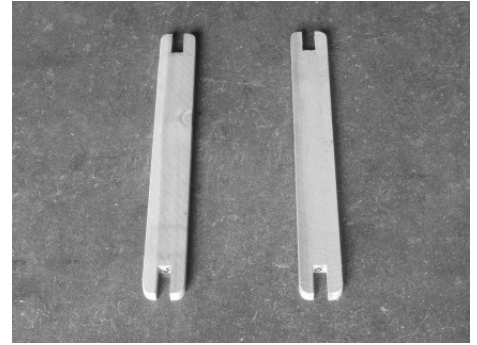

SAMSGAZEBOS™ Garden Seat Parts List

1 Top Arbor with
Lattice Backdrop

2 Bottom Arbors

2 Vertical Bench Legs

1 Top Bench

1 Bottom Bench

2 Horizontal Bench Legs

1 Rear Frame

1 Horizontal Bench Support

30 Wood Screws