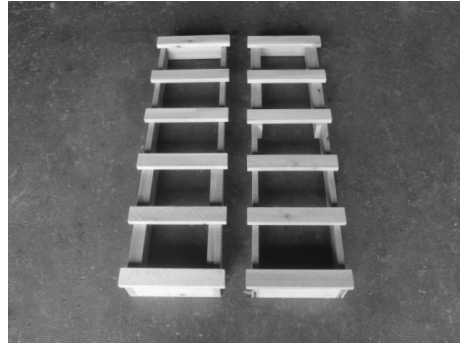

SAMSGAZEBOS™ Garden Seat Parts List

1 Top Arbor with
Lattice Backdrop

2 Bottom Arbors

2 Vertical Bench Legs

1 Top Bench

1 Bottom Bench

2 Horizontal Bench Legs

1 Rear Frame

1 Horizontal Bench Support

30 Wood Screws