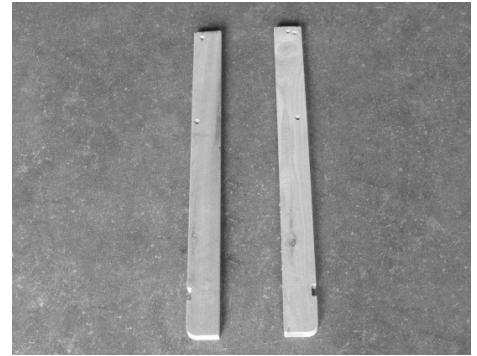

SAMSGAZEBOS™ Garden Seat Parts List

1 Top Arbor with
Lattice Backdrop

2 Bottom Arbors

2 Vertical Bench Legs

1 Top Bench

1 Bottom Bench

2 Horizontal Bench Legs

1 Rear Frame

1 Horizontal Bench Support

30 Wood Screws