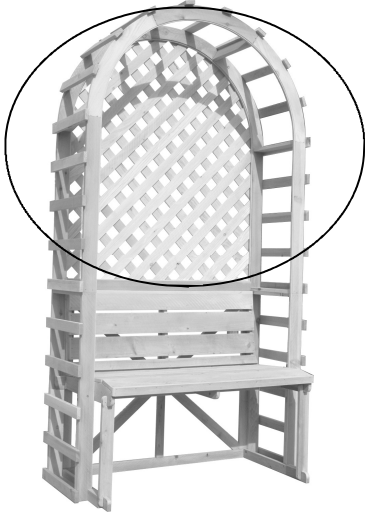

SAMSGAZEBOS™ Garden Seat Parts List

1 Top Arbor with
Lattice Backdrop

2 Bottom Arbors

2 Vertical Bench Legs

1 Top Bench

1 Bottom Bench

2 Horizontal Bench Legs

1 Rear Frame

1 Horizontal Bench Support

30 Wood Screws