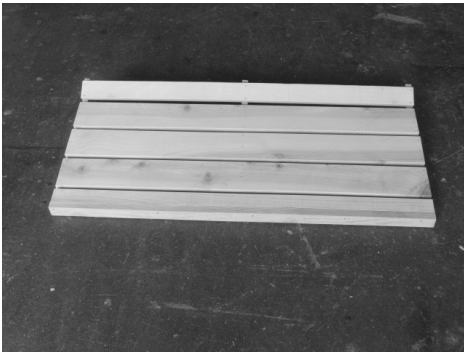

SAMSGAZEBOS™ Garden Seat Parts List

1 Top Arbor with
Lattice Backdrop

2 Bottom Arbors

2 Vertical Bench Legs

1 Top Bench

1 Bottom Bench

2 Horizontal Bench Legs

1 Rear Frame

1 Horizontal Bench Support

30 Wood Screws