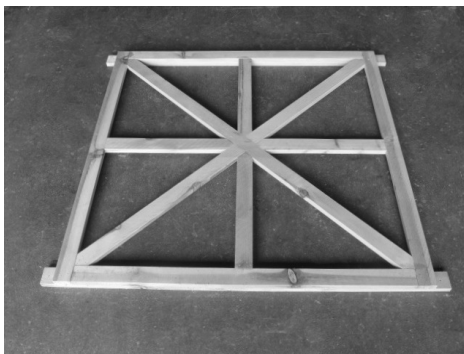

SAMSGAZEBOS™ Garden Seat Parts List

1 Top Arbor with
Lattice Backdrop

2 Bottom Arbors

2 Vertical Bench Legs

1 Top Bench

1 Bottom Bench

2 Horizontal Bench Legs

1 Rear Frame

1 Horizontal Bench Support

30 Wood Screws