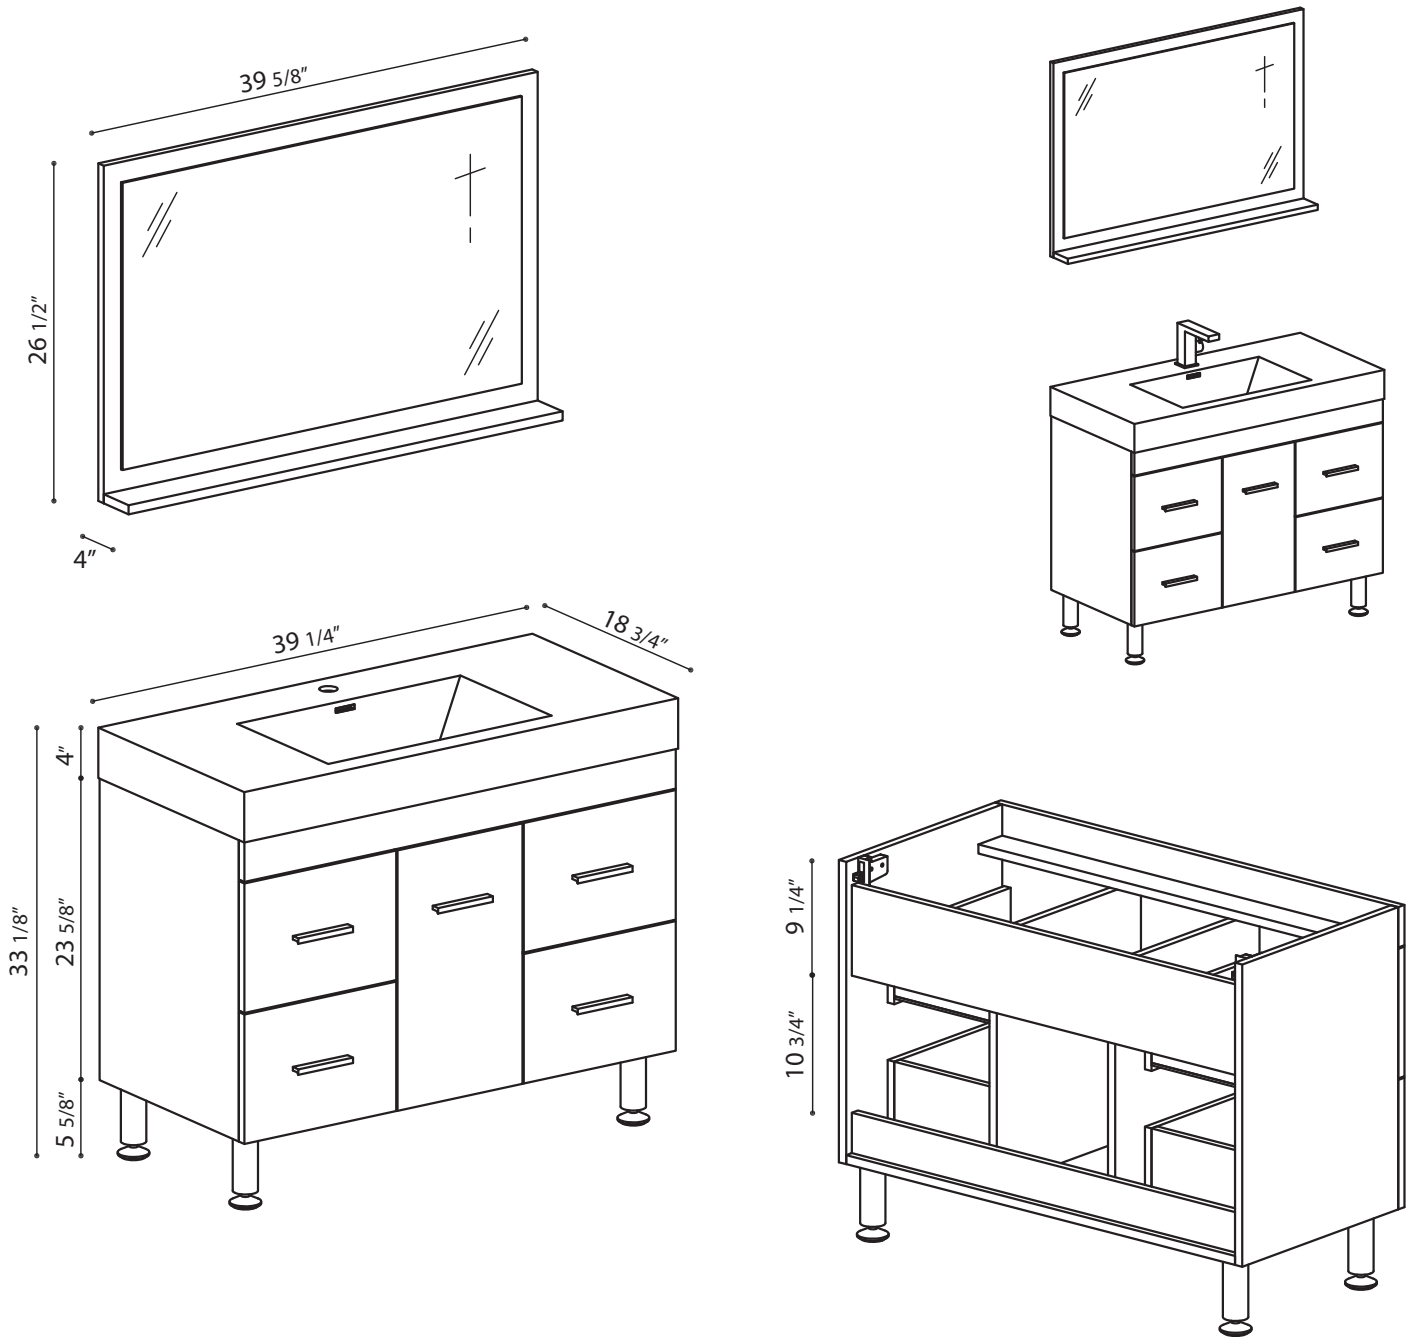

Ripley Collection AT-8041 39" Modern Bathroom Vanity

Base Box Dimensions	W: 42" H: 26" D: 21" G.W: 115 lbs
Basin Box Dimensions	W: 42" H: 9" D: 21" G.W: 40 lbs
Mirror Box Dimensions	W: 42" H: 28" D: 40" G.W: 40 lbs