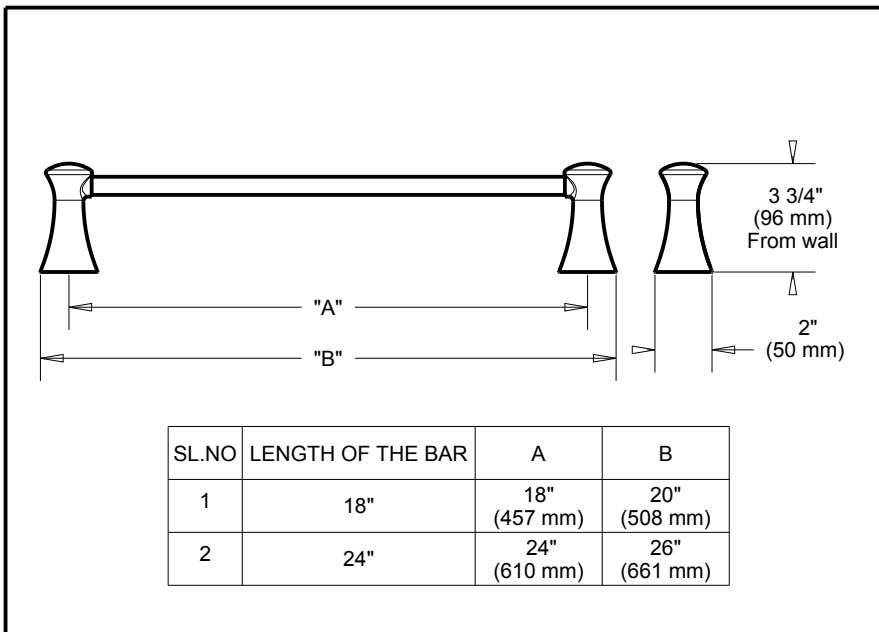

# DELTA<sup>®</sup> ACCESSORIES

- Lahara™ Bath Collection
- Towel Bar

Submitted Model No.: \_\_\_\_\_

Specific Features: \_\_\_\_\_