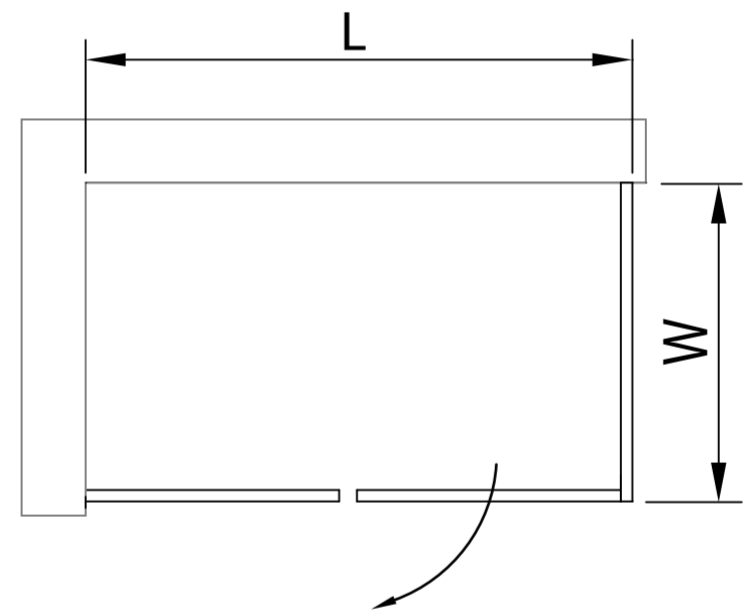

ANZZI SHOWER DOORS

SD-AZ21GD-R/L

SULTAN SET