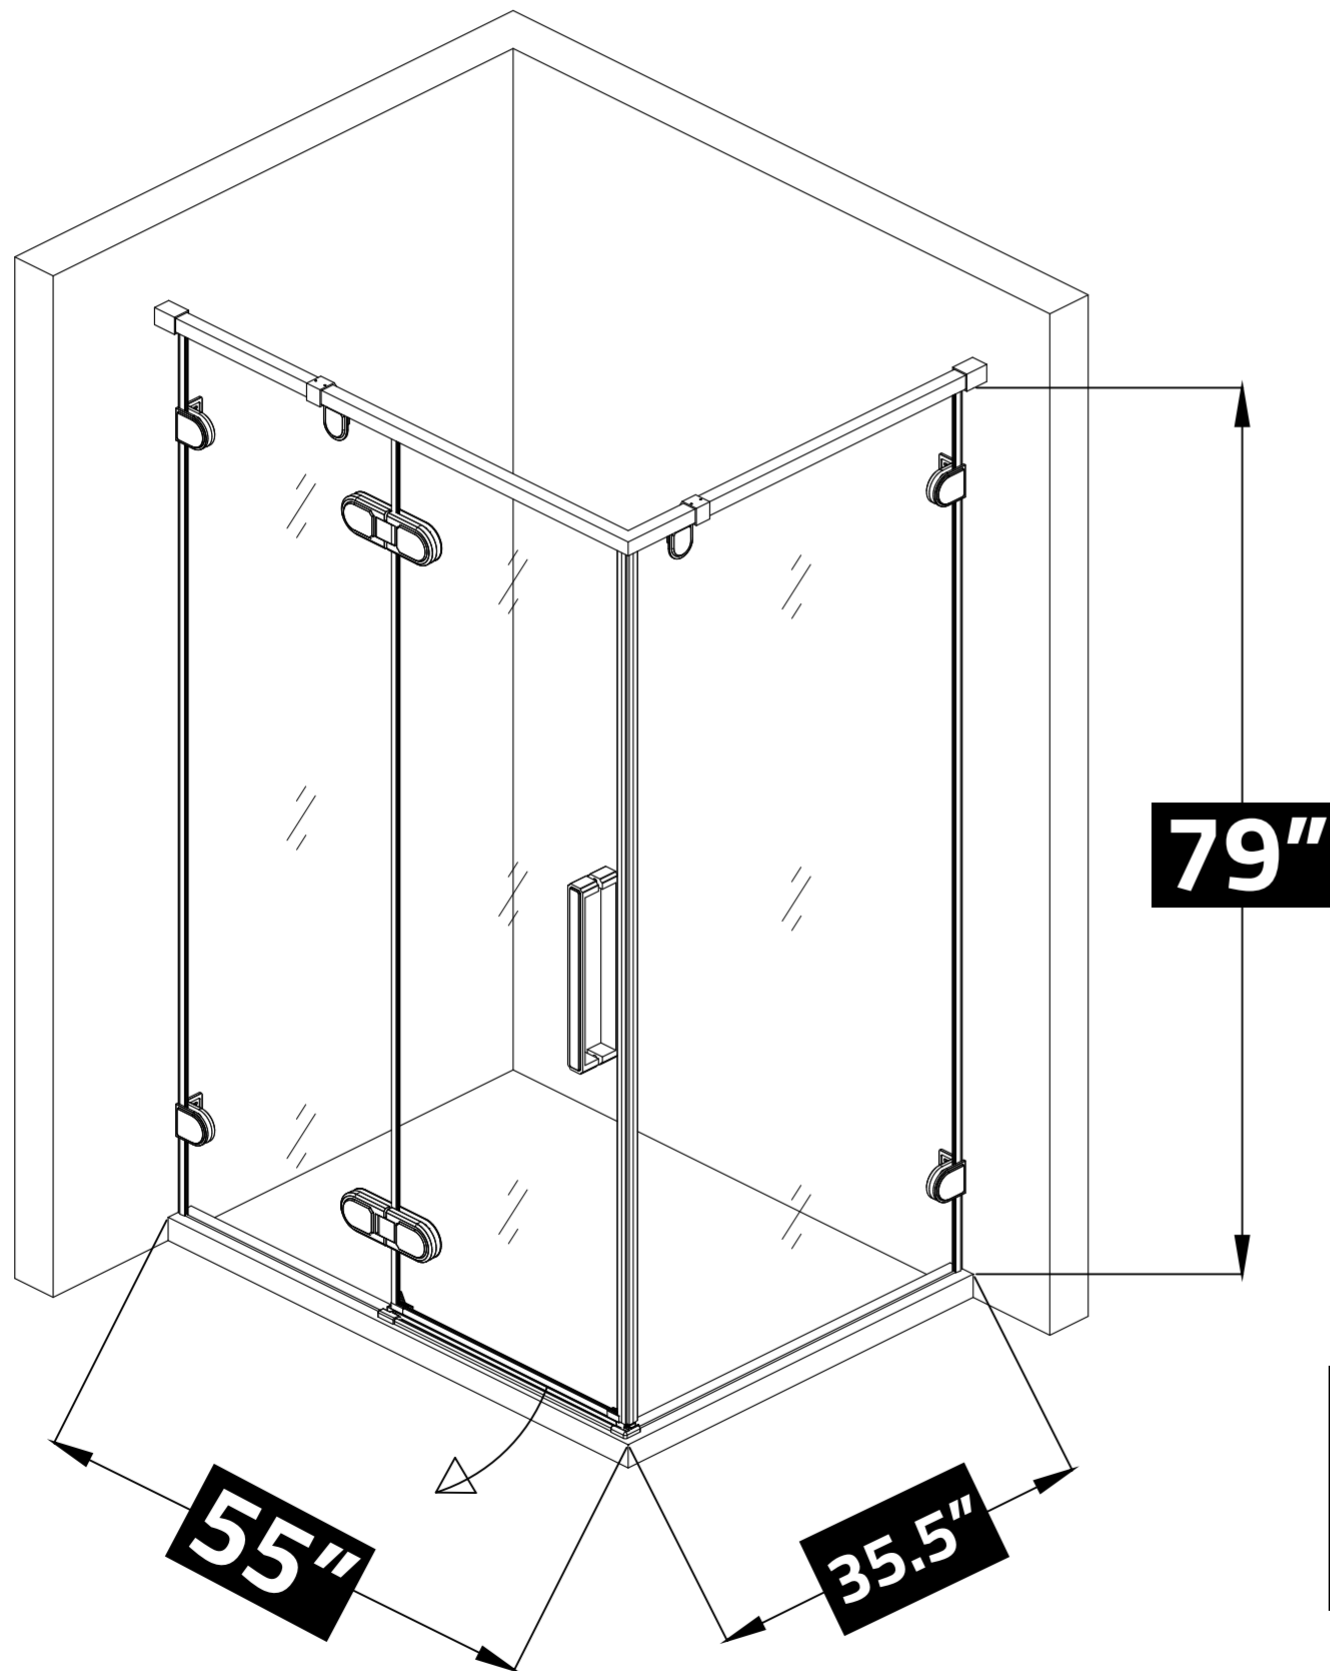

ANZZI SHOWER DOORS

SD-AZ21GD-R/L

SULTAN SET