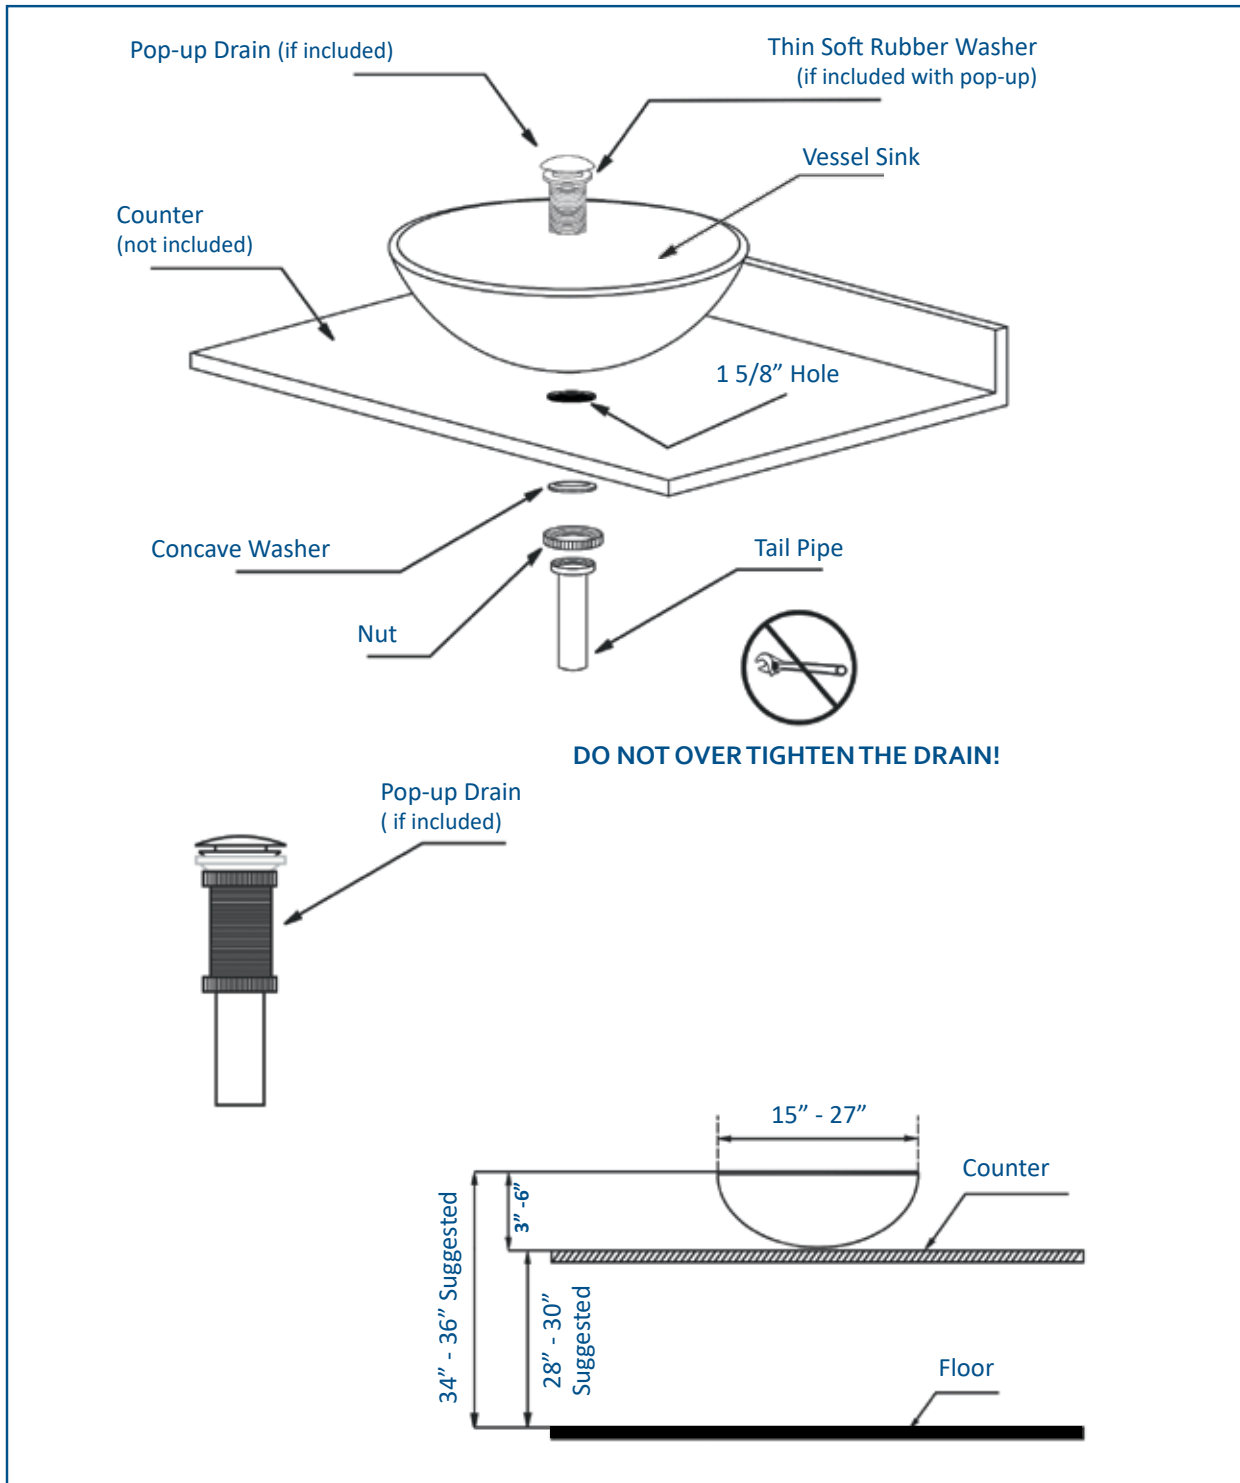

ASSEMBLY

TROUBLESHOOTING TIPS

<u>Issue</u>	<u>Reason</u>	<u>Solution</u>
Sink wobbles or is loose	Drain is loose	Tighten drain
Does not completely drain	Pop-up is too high, wrong seal used	Make sure correct seal is used and is below bevel
Leakage under sink	Drain has come loose	Tighten the fastener under the countertop