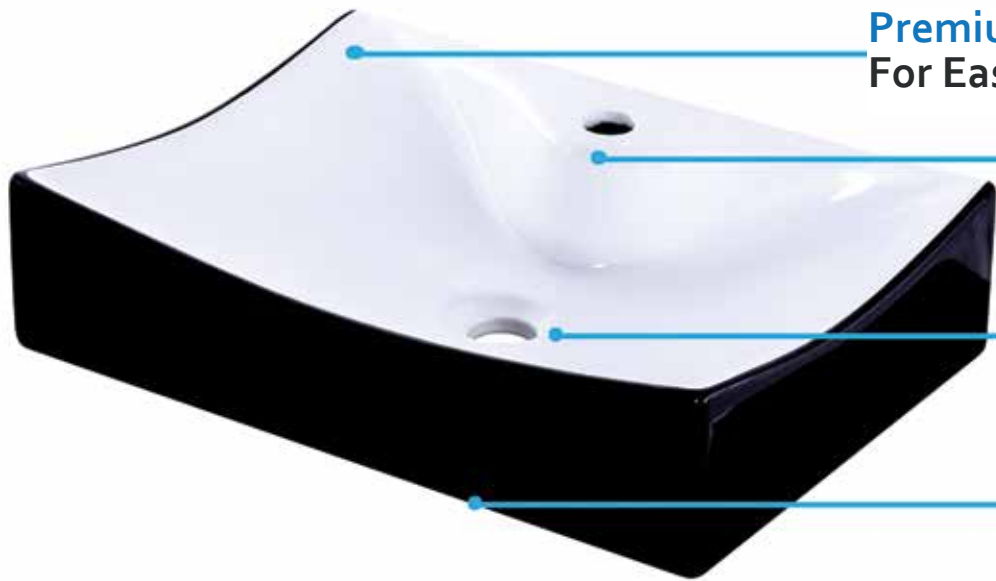

## Ceramic Vessel Sink Guide

**Premium Gloss**  
For Easy Cleaning

**Faucet Hole** (on some sinks)  
1.5" Standard

**Drain Opening**  
1.75" Standard

**Installation**  
Above Counter