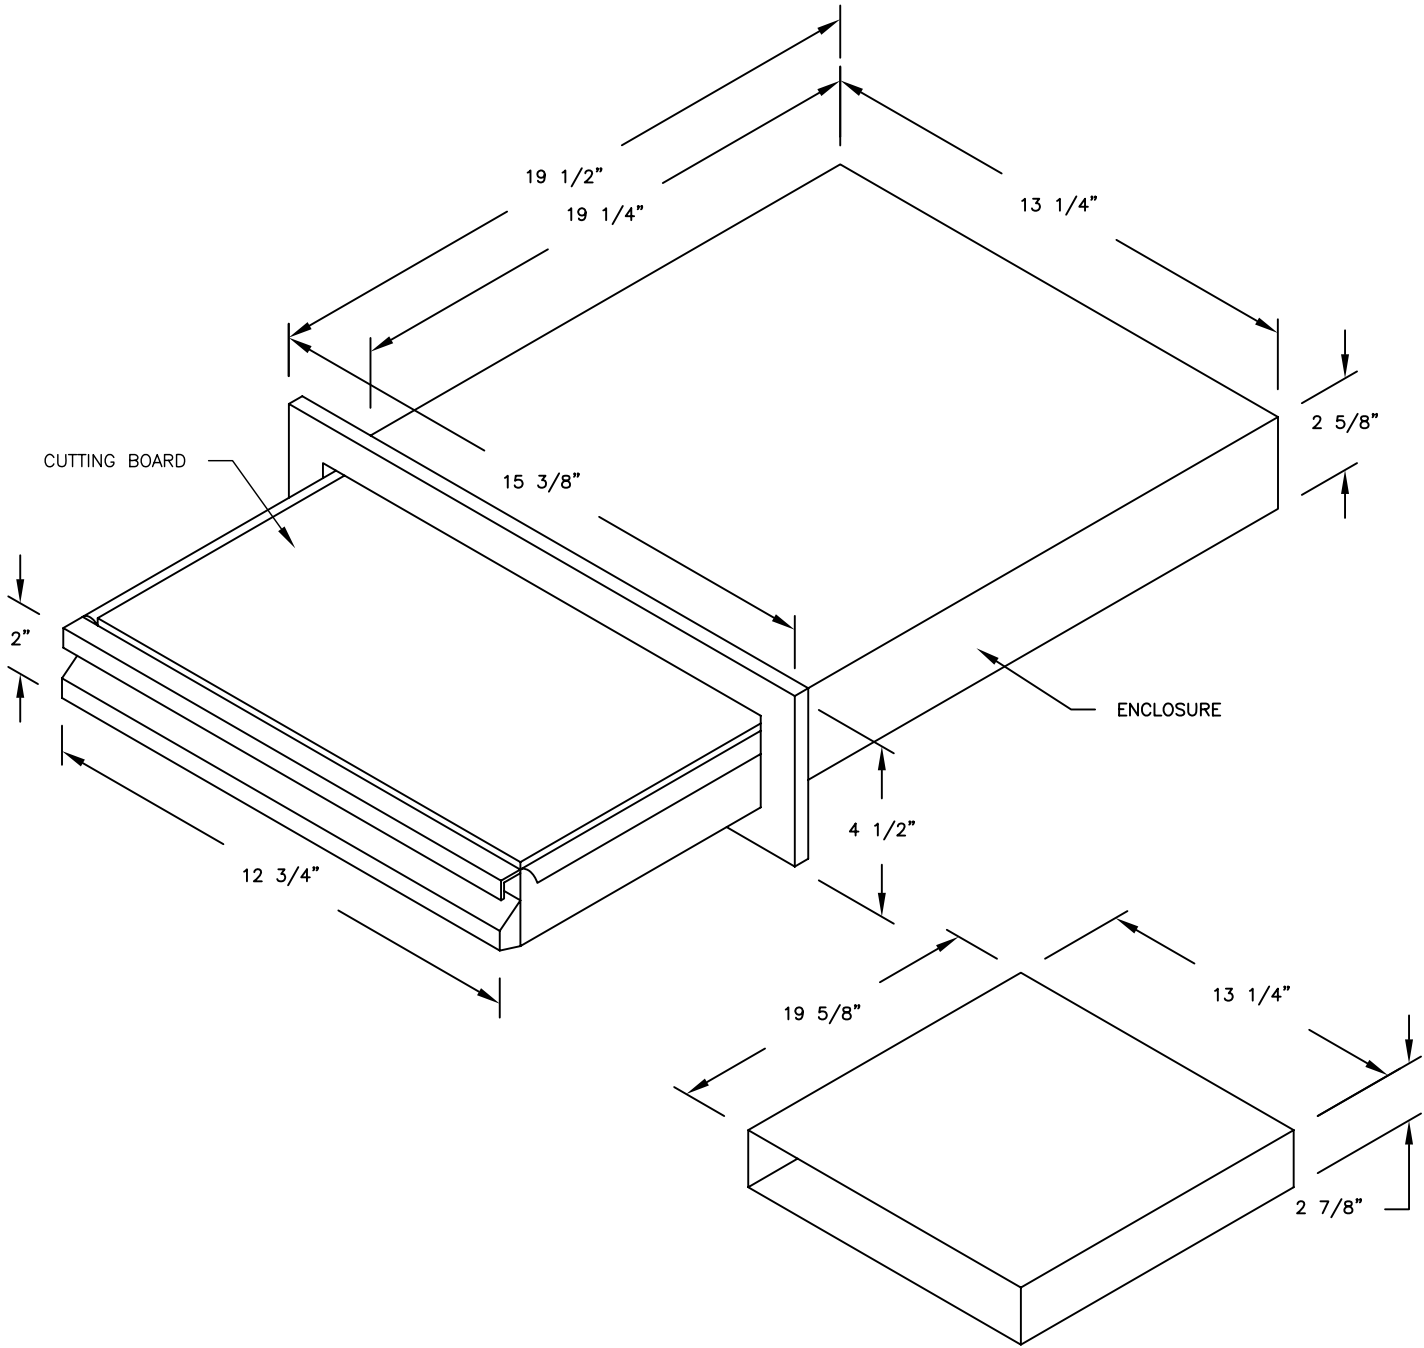

LINE	BARBECUE LINE
MODEL	CUTTING BOARD & ENCLOSURE
NUM	

CUT OUT DIMENSIONS

SCALE: NTS

TITLE 2011 BARBECUE LINE  
ACCESSORIES  
CUTTING BOARD AND ENCLOSURE

DWG NO. BBQ07891P

DWG BY N. GALASSO

DATE 12/29/10

REVISED