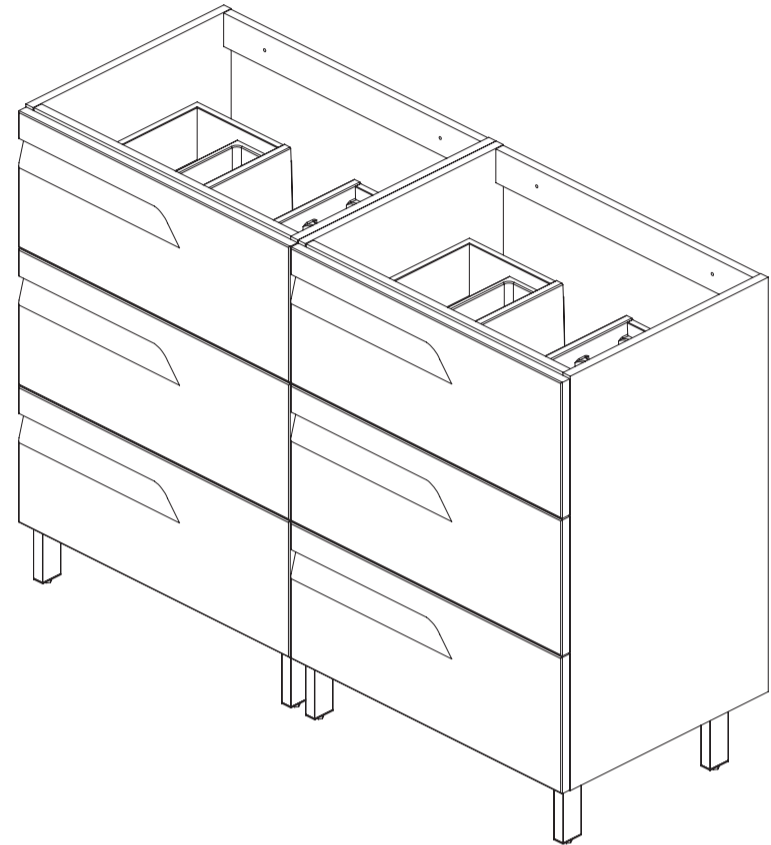

VIVA

MODLE NO : EVVN23-48WH-DS-Vitale

- Please check your product packaging to make Sure the included accessories are in the "list of standard accessories".if any parts are missing, please contact your local dealer immediately
- Do not allow any sharp objects to come in contact with the cabinet,as it will scratch the surface
- Continuous and prolonged exposure to direct sunlight may cause discoloration to the wood.
- Continuous and prolonged exposure to direct sunlight may cause discoloration to the wood.
- Please avoid using cleaning products that contain bleach or ammonia.
- Wood surface should only be cleaned with wood care products such as soapy water or furniture polish.