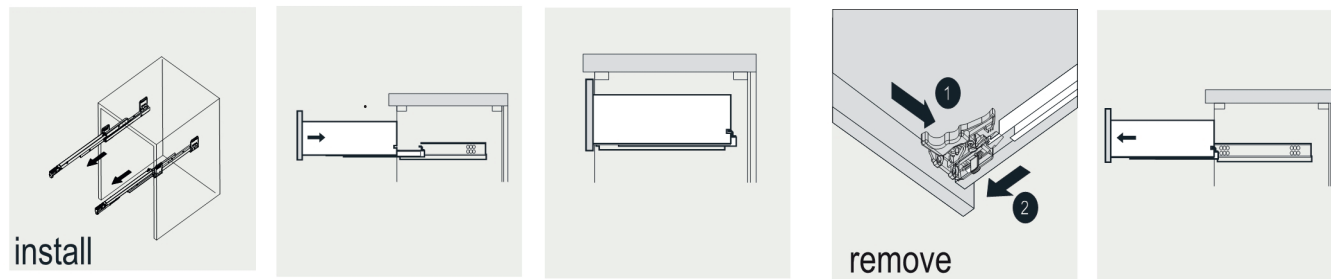

VIVA

MODLE NO : EVVN23-48WH-DS-Vitale

- Please check your product packaging to make Sure the included accessories are in the "list of standard accessories".if any parts are missing, please contact your local dealer immediately
- Do not allow any sharp objects to come in contact with the cabinet,as it will scratch the surface
- Continuous and prolonged exposure to direct sunlight may cause discoloration to the wood.
- Continuous and prolonged exposure to direct sunlight may cause discoloration to the wood.
- Please avoid using cleaning products that contain bleach or ammonia.
- Wood surface should only be cleaned with wood care products such as soapy water or furniture polish.

ERECTING TOOL

DRAWER'S ADJUST

INSTALLATION INSTRUCTIONS