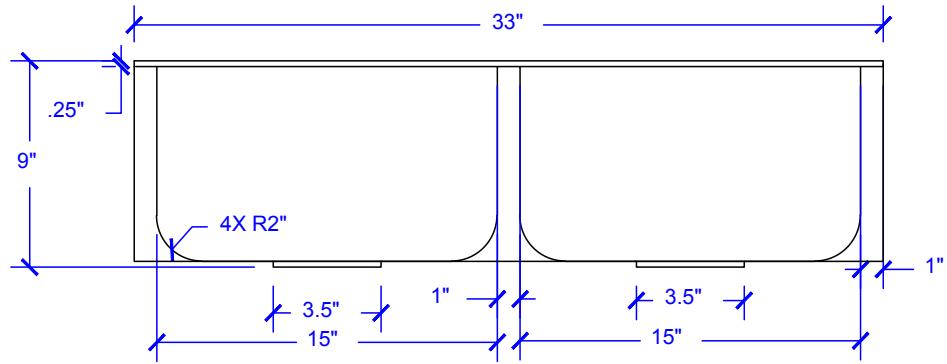

## Technical Specifications

- + Outer - 33" x 22" x 9"
- + Inner - 16" x 19" x 9"
- + Drain - Standard Kitchen Drain
- + Thickness - 16 gauge

FRONT VIEW

RIGHT SIDE VIEW

TOP VIEW