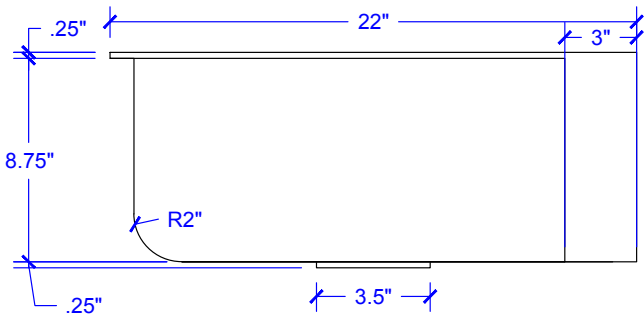

## Technical Specifications

- + Outer - 33" x 22" x 9"
- + Inner - 16" x 19" x 9"
- + Drain - Standard Kitchen Drain
- + Thickness - 16 gauge

FRONT VIEW

RIGHT SIDE VIEW

TOP VIEW