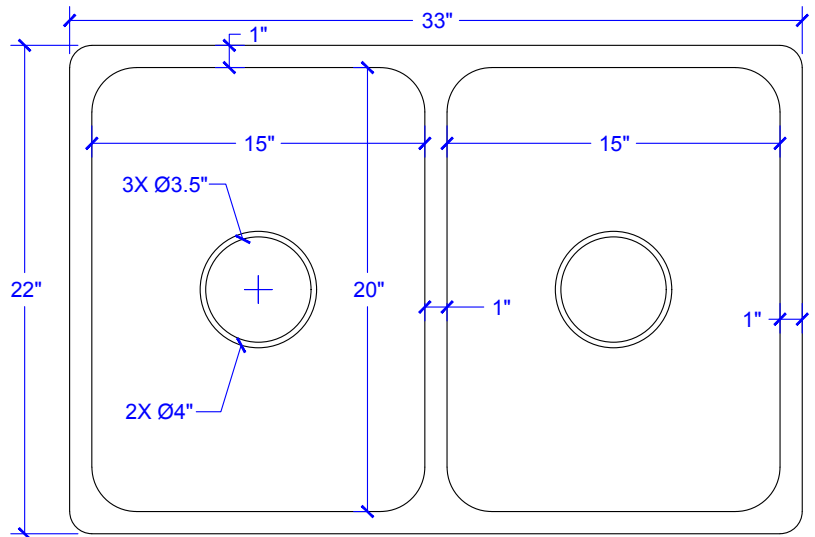

## Technical Specifications

- + Outer - 33" x 22" x 9"
- + Inner - 16" x 19" x 9"
- + Drain - Standard Kitchen Drain
- + Thickness - 16 gauge

FRONT VIEW

RIGHT SIDE VIEW

TOP VIEW