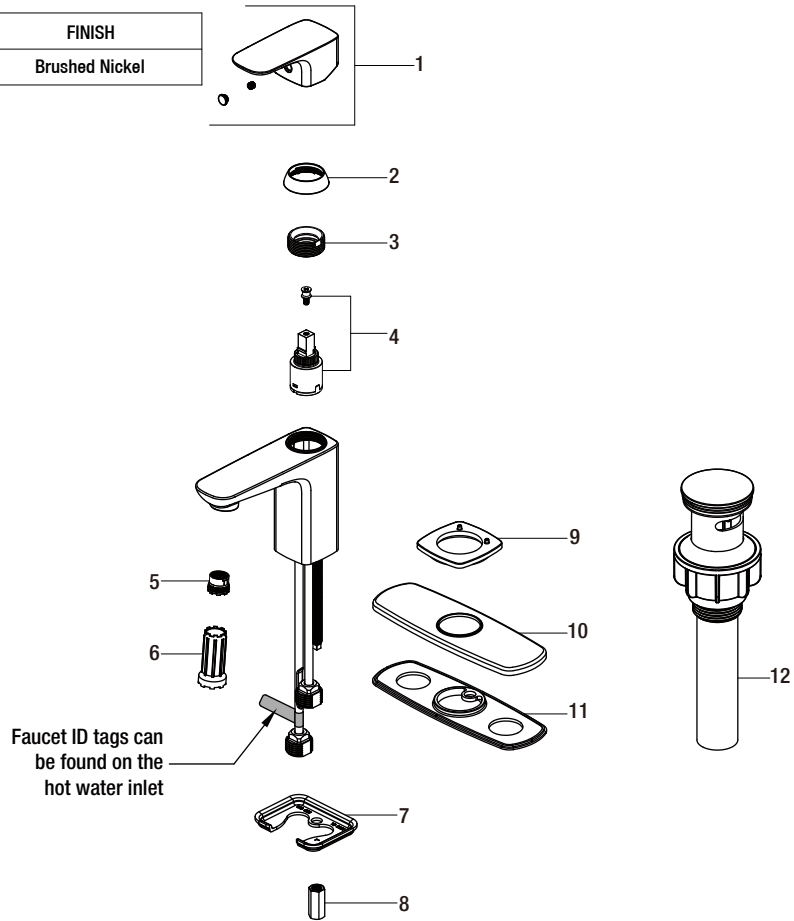

4 in. Centerset Single-Handle Lavatory Faucet in Brushed Nickel

MODEL	SKU #	FINISH
HD67543W-6004	304353816	Brushed Nickel

Many replacement parts can be purchased online or at your local store. Please use the table below to identify the part SKU number needed, go to [HOMEDEPOT.COM](http://HOMEDEPOT.COM), and check for online and store availability. If you can't find the part you are looking for, please call 1-855-HD-GLACIER.

Part	Description	Part #	Internet SKU #	Store SKU #
1	Handle assembly	RP1360104		
2	Cap	RP8040804		
3	Bonnet nut	RP70224		
4	Cartridge & Screw	RP20052		
5	Aerator	RP30271		
6	Plastic wrench	RP70434		
7	Washer	RP70228		

Part	Description	Part #	Internet SKU #	Store SKU #
8	Lock nut	RP56071		
9	Flange	RP8039104		
10	Deck plate	RP8039204		
11	Gasket	RP80393		
12	Press pop-up assembly	RP4017604		