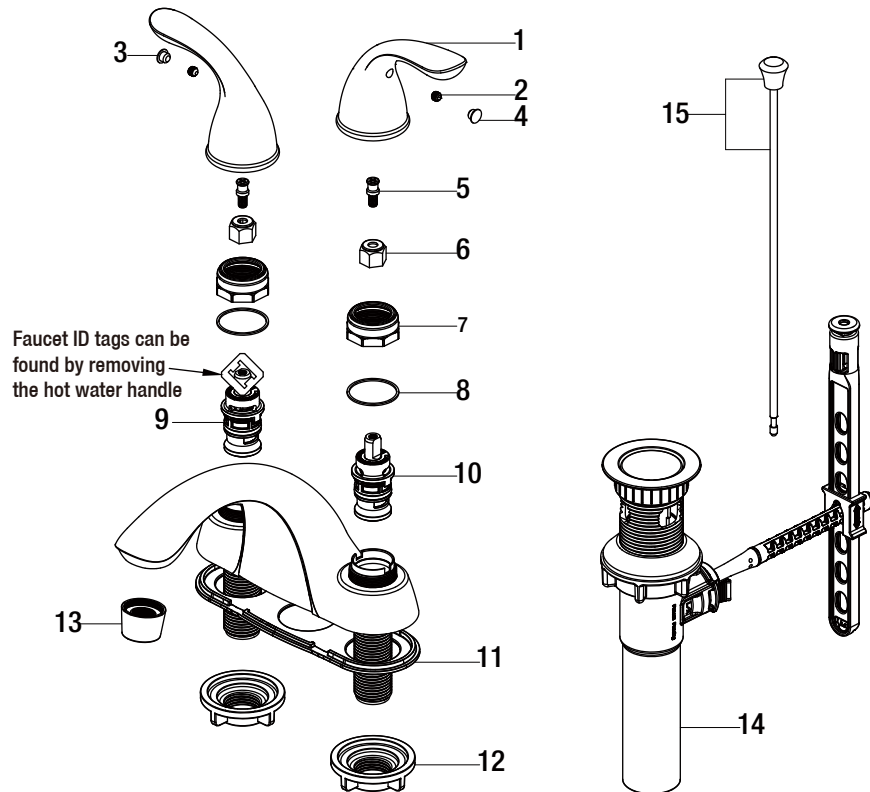

## Replacement Parts List

Builders 4 in. Centerset 2-Handle Low-Arc Bathroom Faucet in Bronze

MODEL	STORE SKU #	FINISH
67091W-6A27D	793878	Bronze

Many replacement parts can be purchased online or at your local store. Please use the table below to identify the part SKU number needed, go to [HOMEDEPOT.COM](http://HOMEDEPOT.COM), and check for online and store availability. If you can't find the part you are looking for, please call 1-855-HD-GLACIER.

Part	Description	Part #	Internet SKU #	Store SKU #
1	Handle	RP1304127D	<a href="#">206864746</a>	
2	Set screw	RP50002		
3	Index H	RP10004		
4	Index C	RP10005		
5	Screw	RP50003		
6	Inverter	RP64044	<a href="#">206671349</a>	
7	Bonnet nut	RP70435	<a href="#">206864739</a>	
8	Washer	RP64124		

Part	Description	Part #	Internet SKU #	Store SKU #
9	Cartridge H	RP20067	<a href="#">301158139</a>	
10	Cartridge C	RP20068	<a href="#">301158129</a>	
11	Gasket	RP80259		
12	Mounting nut	RP56001	203193994	579276
13	Aerator	RP3021727D		
14	Drain assembly less lift rod	RP4022827D		
15	Lift rod	RP4026627D		